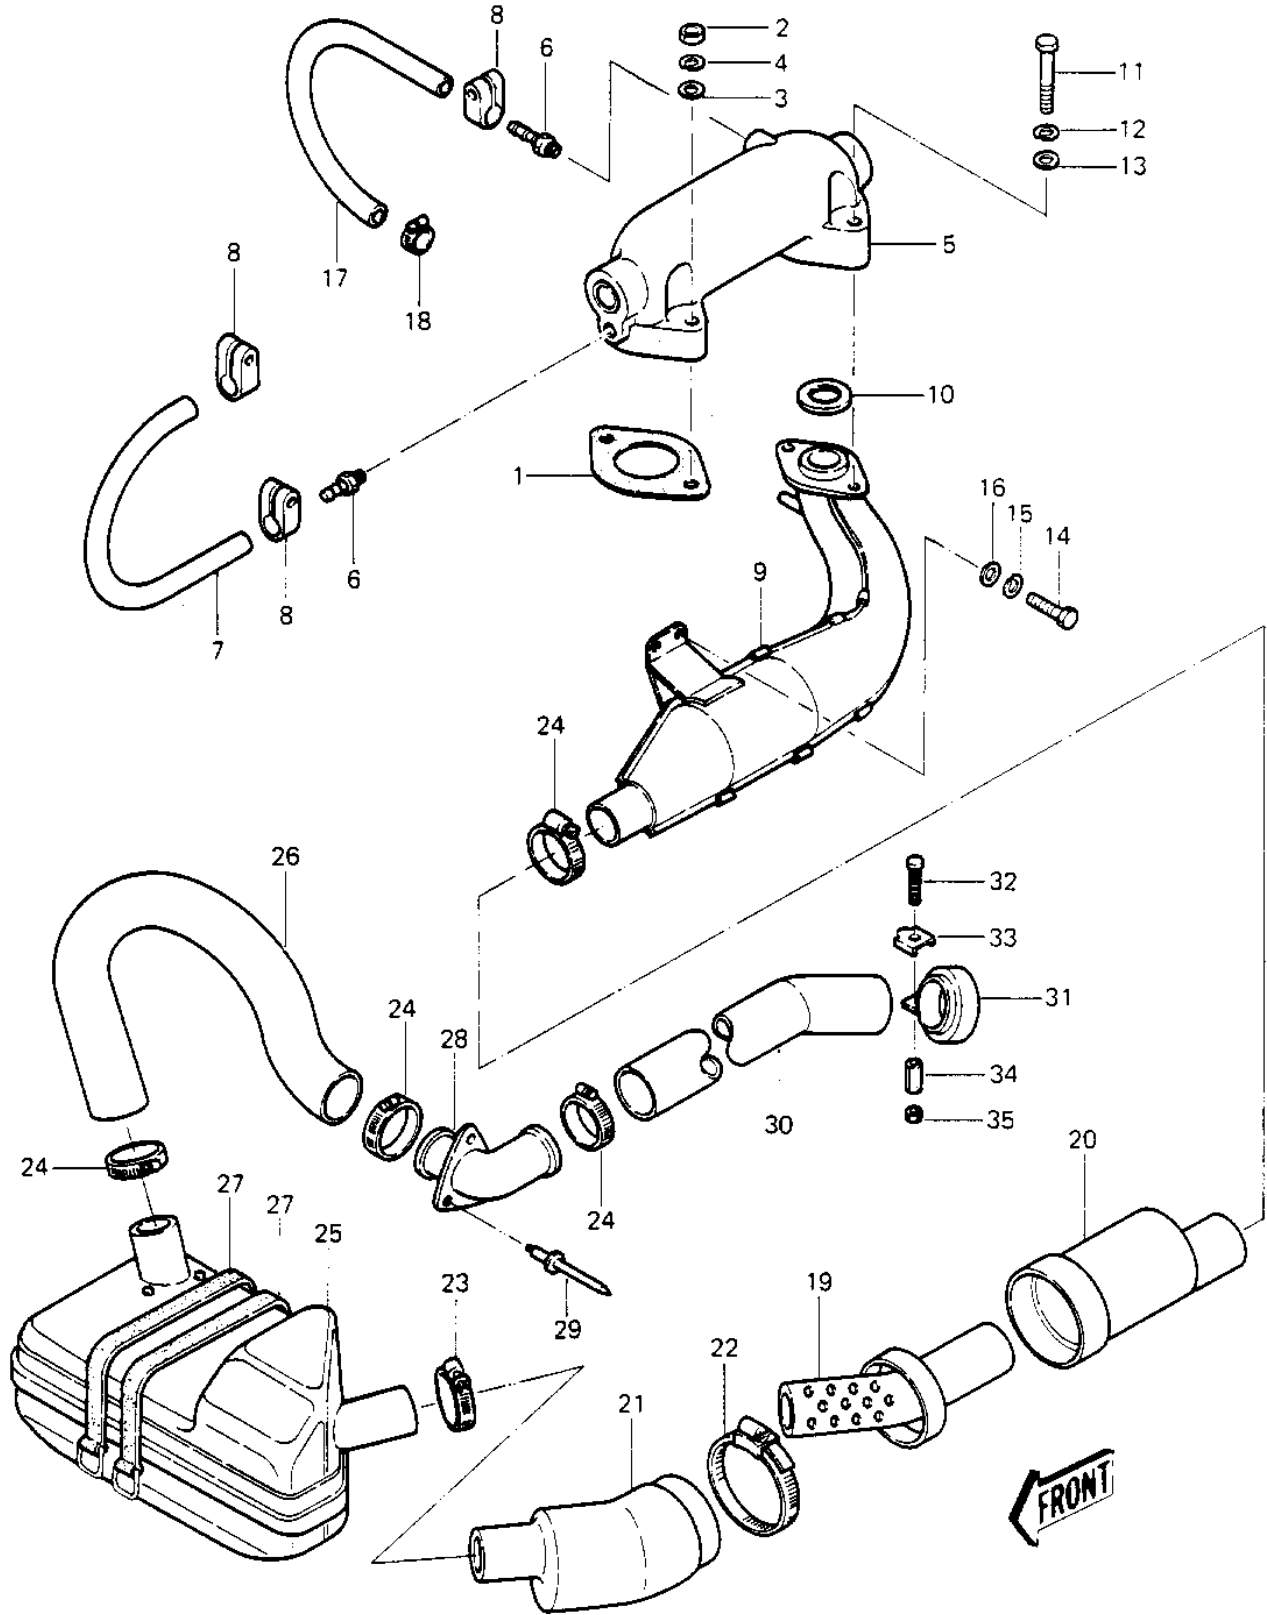

# 1986 JS440 PARTS DIAGRAM

MUFFLER ('84-'86 JS440-A8/A9/A10)

# 1986 JS440 PARTS LIST

MUFFLER ('84-'86 JS440-A8/A9/A10)

ITEM NAME	PART NUMBER	QUANTITY
GASKET,EXHAUST (Ref # 1)	11060-3710	1
NUT,8 M/M (Ref # 2)	311M0800	2
WASHER (Ref # 3)	410S0800	2
WASHER SPRING 8MM (Ref # 4)	461S0800	2
PIPE-EXHAUST (Ref # 5)	18049-3006-YR	1
JOINT,HOSE (Ref # 6)	92005-3001	2
TUBE,9X190 (Ref # 7)	92059-3021	1
CLAMP,HOSE (Ref # 8)	92037-504	3
EXPANSION CHAMBER (Ref # 9)	18001-520	1
GASKET,EXHAUST (Ref # 10)	11009-3784	1
BOLT,8X45 (Ref # 11)	110R0845	2
WASHER SPRING 8MM (Ref # 12)	461S0800	2
WASHER (Ref # 13)	410S0800	2
BOLT,8X20 (Ref # 14)	110R0820	2
WASHER SPRING 8MM (Ref # 15)	461S0800	2
WASHER (Ref # 16)	410S0800	2
HOSE (Ref # 17)	92059-523	1
CLAMP,HOSE (Ref # 18)	92037-504	1
PIPE-RESNTR. CONNECTR (Ref # 19)	59151-528	1
TUBE (Ref # 20)	92059-542	1
TUBE (Ref # 21)	92059-543	1
CLAMP (Ref # 22)	92037-541	1
CLAMP,HOSE (Ref # 23)	92037-506	1
CLAMP (Ref # 24)	92037-509	4
MUFFLER-COMP,WATERBOX (Ref # 25)	49070-3714	1
HOSE (Ref # 26)	92059-528	1
BAND (Ref # 27)	92072-511	2
PIPE,TAIL (Ref # 28)	59156-506	1
RIVET (Ref # 29)	92039-3701	3

# 1986 JS440 PARTS LIST

MUFFLER ('84-'86 JS440-A8/A9/A10)

ITEM NAME	PART NUMBER	QUANTITY
HOSE, TAIL (Ref # 30)	92059-549	1
CLAMP (Ref # 31)	92037-545	1
SCREW, 6X45 (Ref # 32)	92009-3747	1
WASHER (Ref # 33)	92095-513	1
NUT, 6M/M (Ref # 34)	92015-532	1
NUT, 6M/M (Ref # 35)	311R0600	1