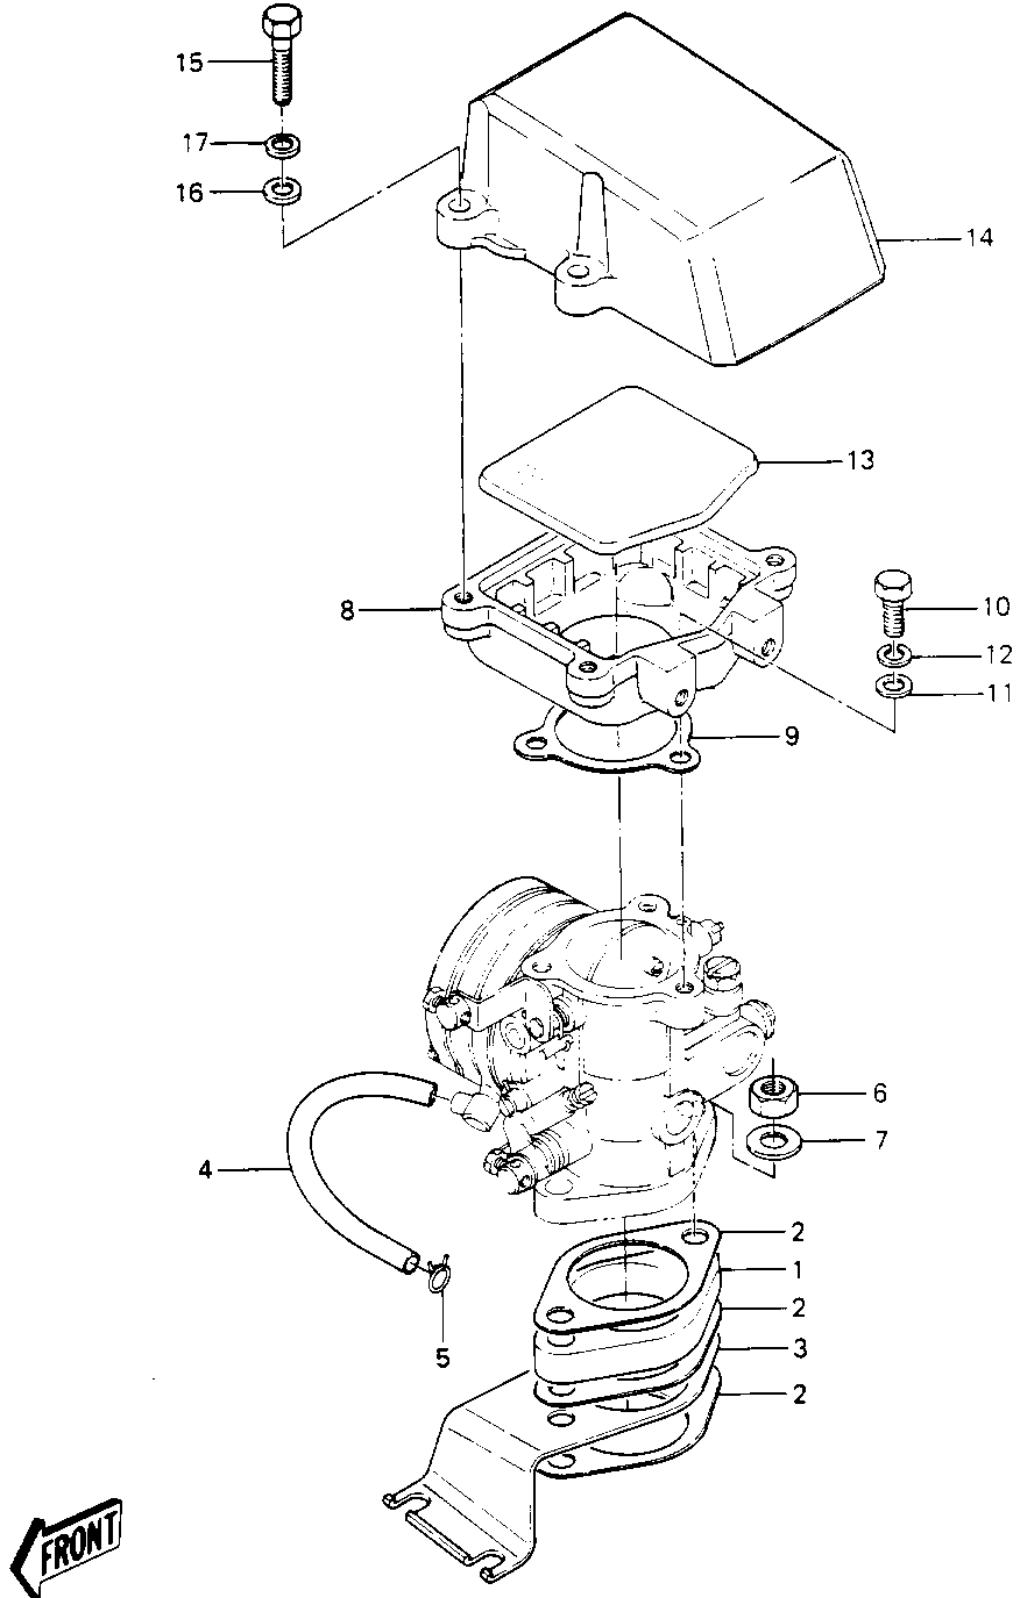

# 1986 JS440 PARTS DIAGRAM

CARBURETOR BRACKETS/FLAME ARRESTER ('84-

## 1986 JS440 PARTS LIST

### CARBURETOR BRACKETS/FLAME ARRESTER ('84-

ITEM NAME	PART NUMBER	QUANTITY
INSULATOR (Ref # 1)	16061-511	1
GASKET,INSULATOR (Ref # 2)	11009-3786	3
BRACKET,CONTROL (Ref # 3)	11034-3004	1
PIPE,PULS (Ref # 4)	92059-518	1
CLAMP,SPARK PLUG CAP (Ref # 5)	92037-1173	1
NUT,8MM (Ref # 6)	312R0800	2
WASHER,PLAIN,8MM (Ref # 7)	92022-3043	2
CASE,FLAME ARRESTER (Ref # 8)	32099-3702	1
GASKET (Ref # 9)	11060-3702	1
BOLT,6X22 (Ref # 10)	92001-2047	3
WASHER (Ref # 11)	410S0600	3
WASHER-SPRING,6MM (Ref # 12)	461S0600	3
ARRESTER-FLAME (Ref # 13)	59006-3706	1
COVER-INTAKE (Ref # 14)	59421-3001-YR	1
BOLT,6X30 (Ref # 15)	92001-3022	4
WASHER (Ref # 16)	410S0600	4
WASHER-SPRING,6MM (Ref # 17)	461S0600	4