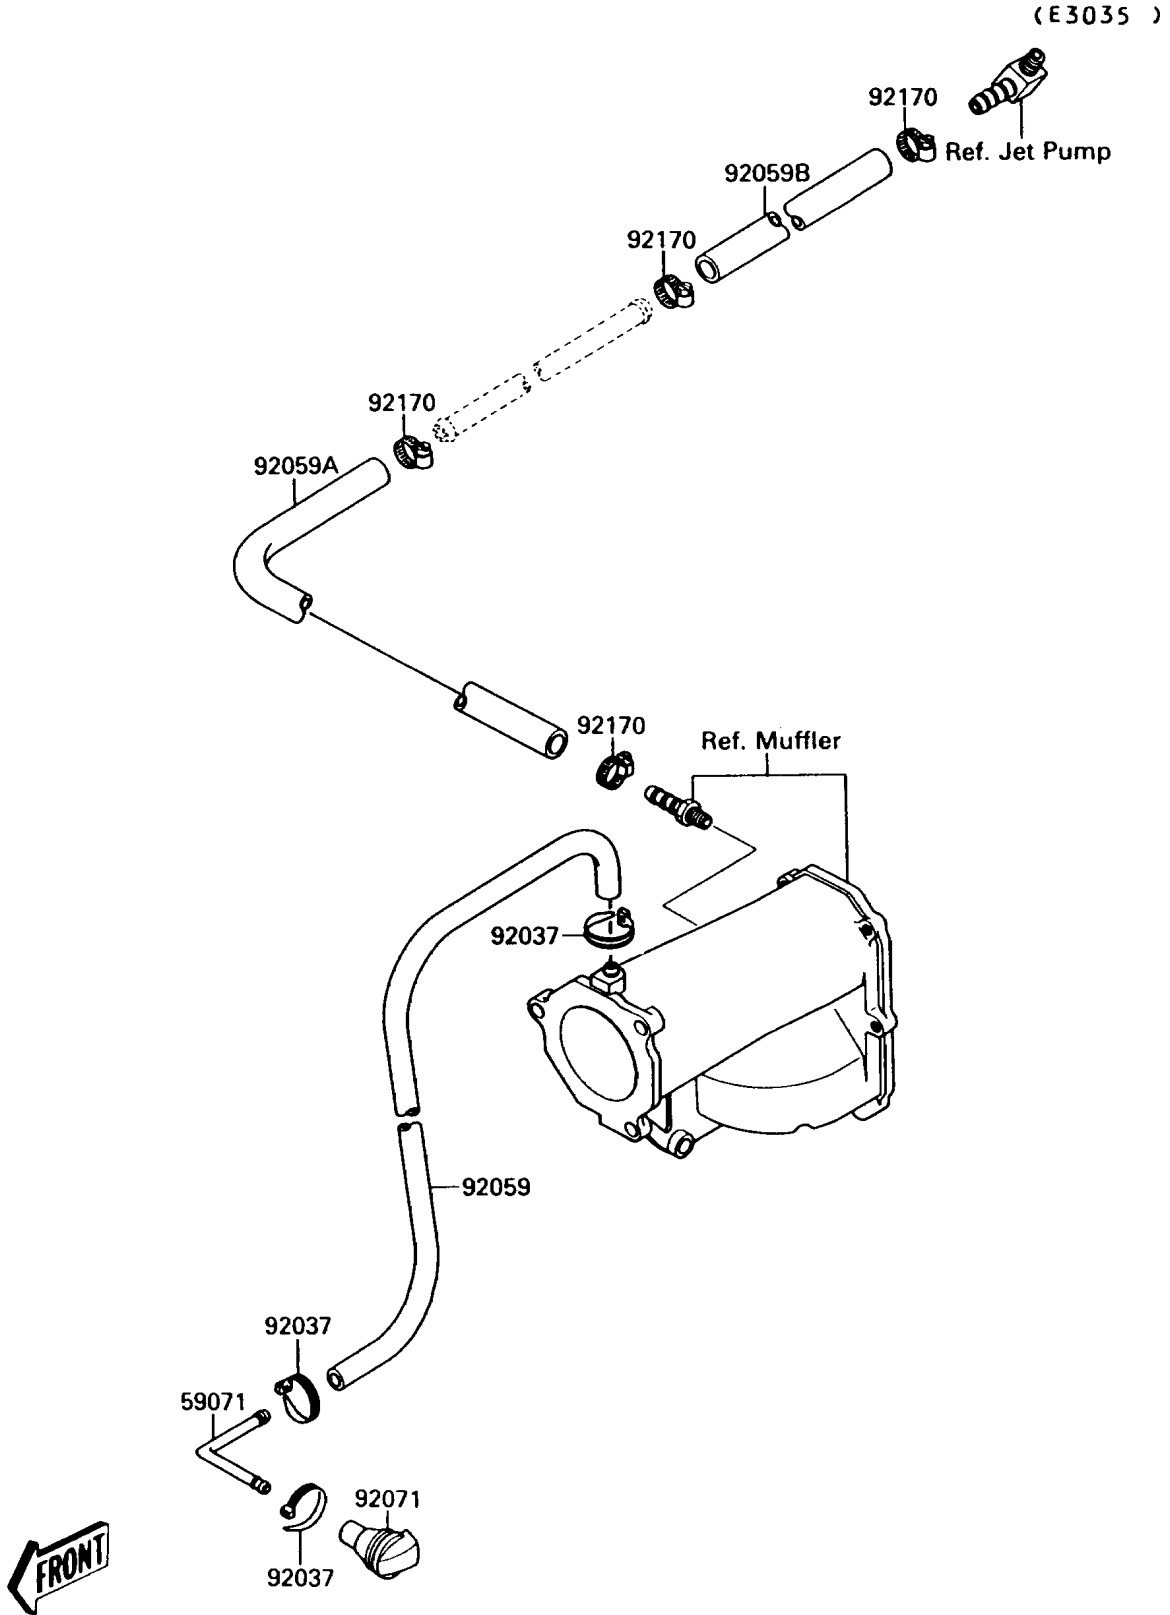

1990 300 SX PARTS DIAGRAM

Cooling

1990 300 SX PARTS LIST

Cooling

ITEM NAME	PART NUMBER	QUANTITY
JOINT (Ref # 59071)	59071-3706	1
CLAMP (Ref # 92037)	92037-1173	3
TUBE,FUEL,6.5X11.5X310 (Ref # 92059)	92059-1252	1
TUBE,9X16X460 (Ref # 92059A)	92059-3718	1
TUBE,9X16X300 (Ref # 92059B)	92059-3750	1
GROMMET (Ref # 92071)	92071-3732	1
CLAMP (Ref # 92170)	92170-3718	4