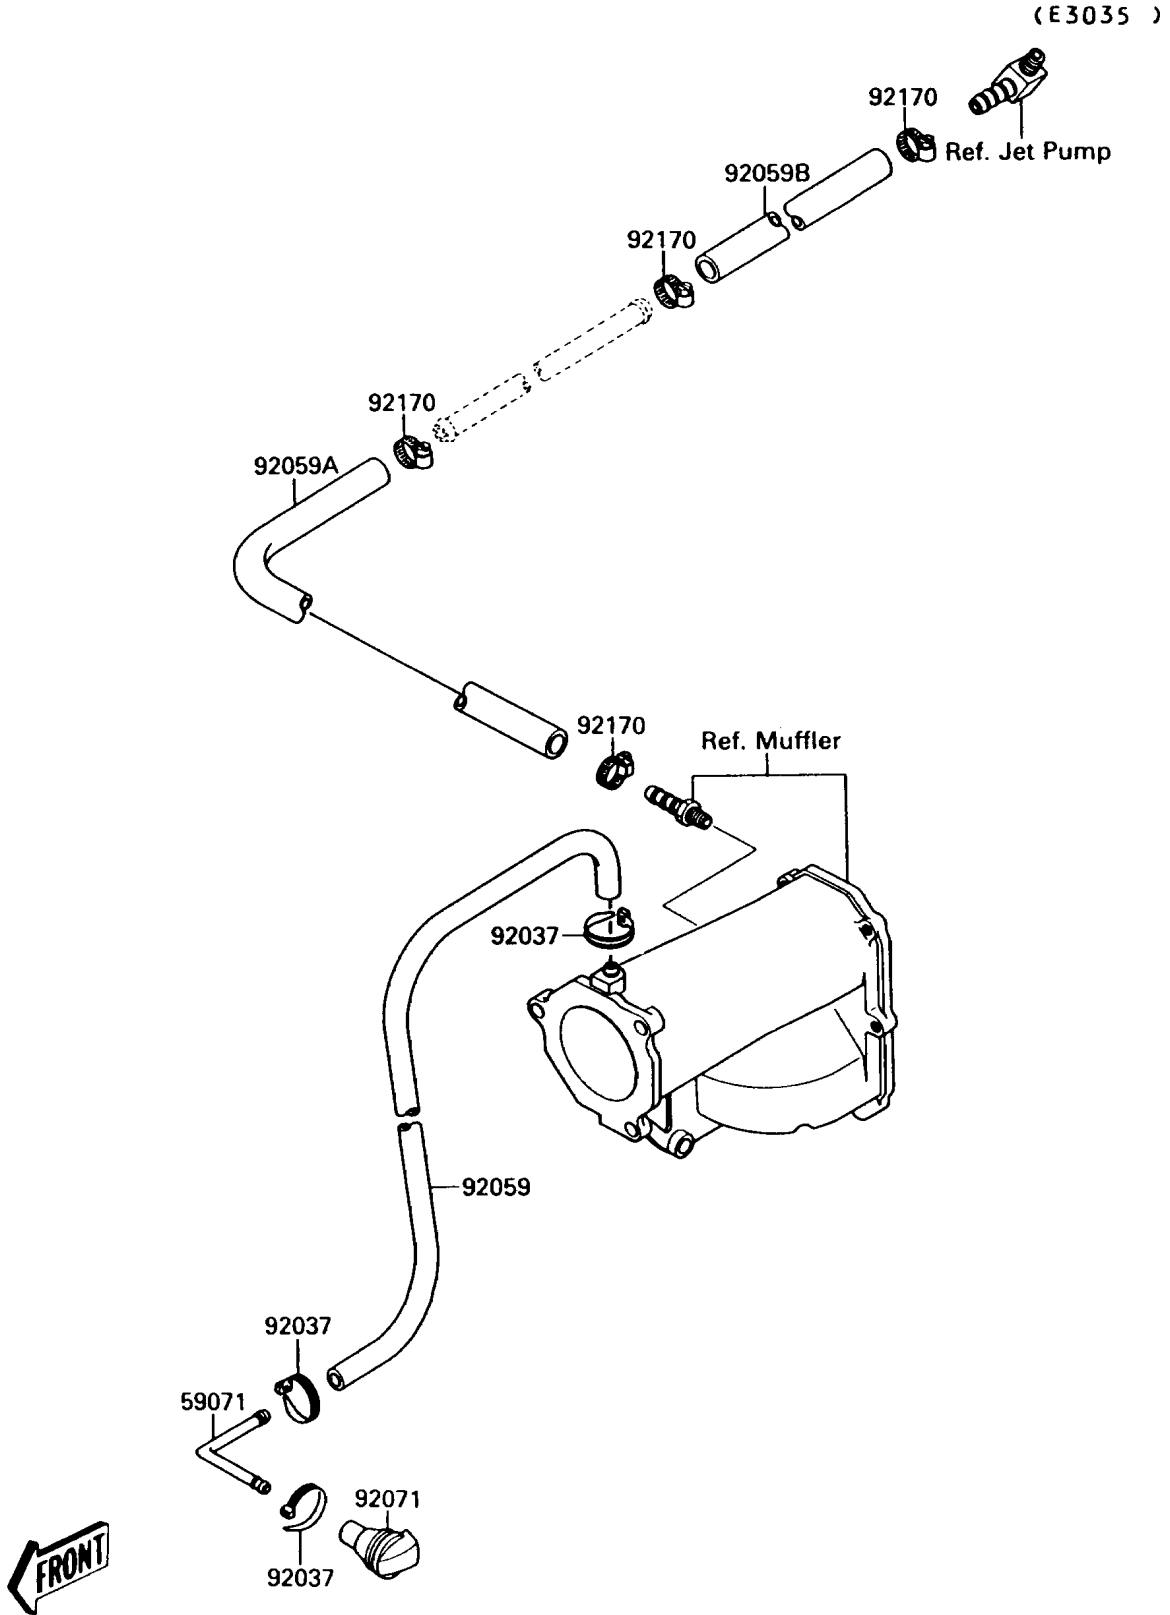

1989 300 SX PARTS DIAGRAM

Cooling

1989 300 SX PARTS LIST

Cooling

ITEM NAME	PART NUMBER	QUANTITY
JOINT (Ref # 59071)	59071-3706	1
CLAMP (Ref # 92037)	92037-1173	3
TUBE,FUEL,6.5X11.5X310 (Ref # 92059)	92059-1252	1
TUBE,9X16X460 (Ref # 92059A)	92059-3718	1
TUBE,9X16X300 (Ref # 92059B)	92059-3750	1
GROMMET (Ref # 92071)	92071-3732	1
CLAMP (Ref # 92170)	92170-3718	4