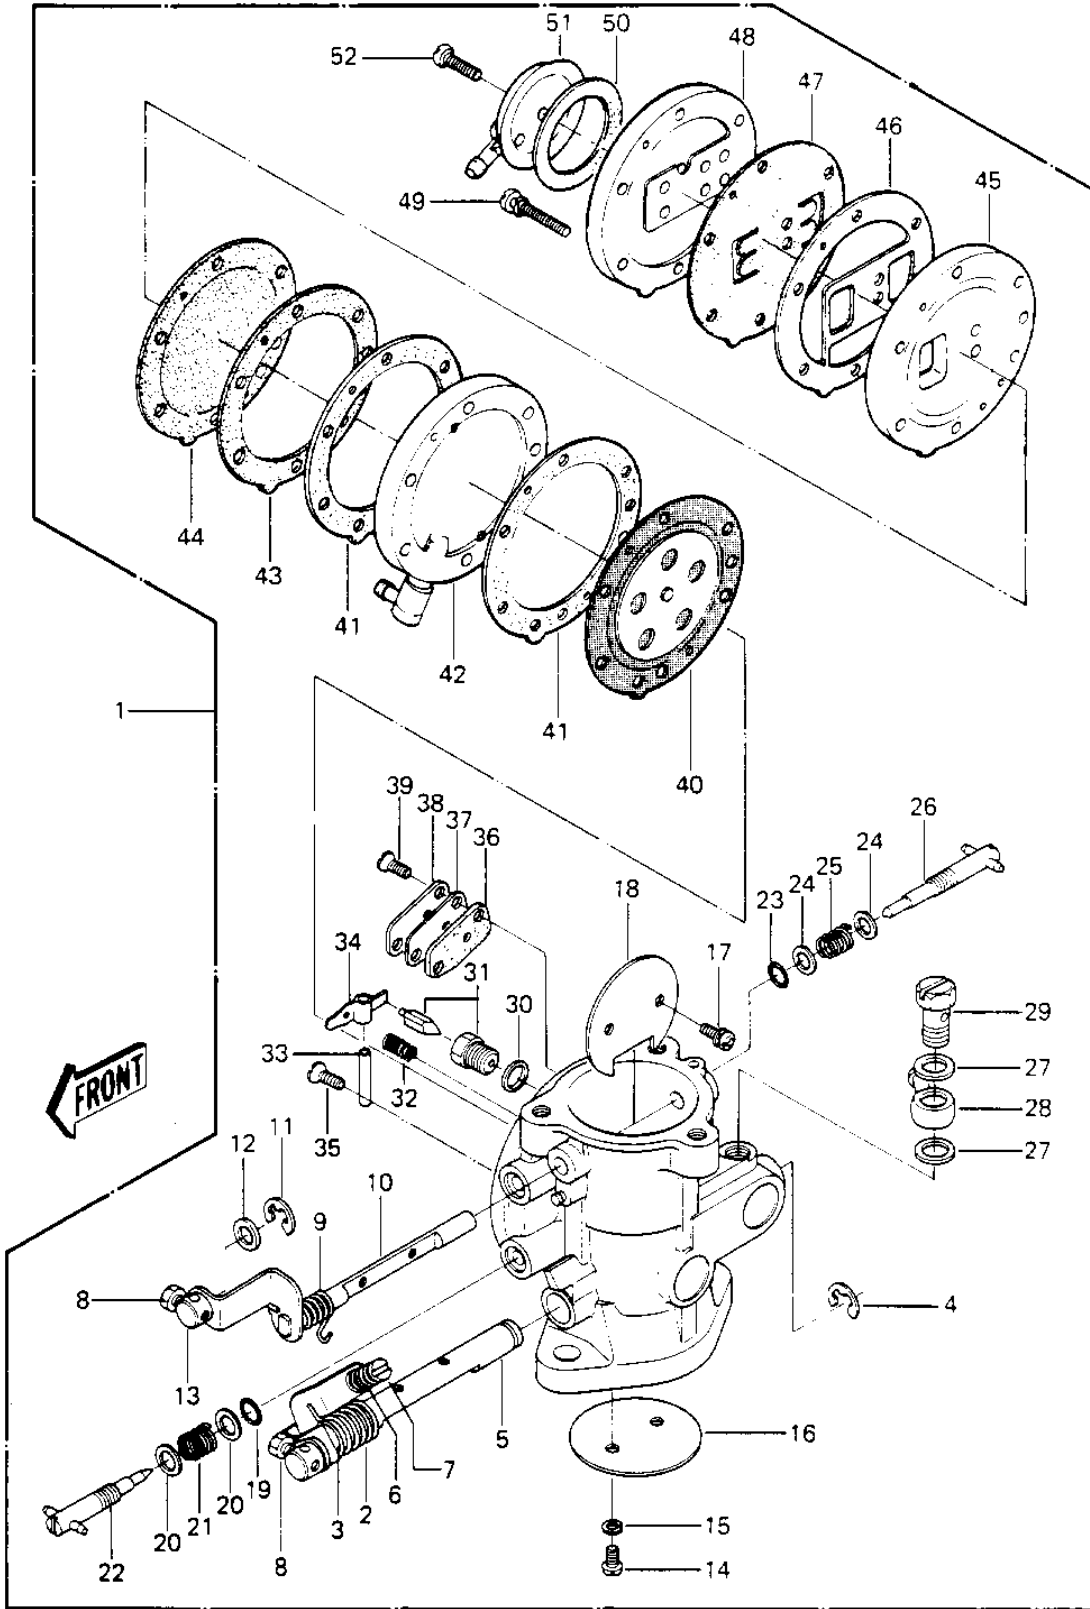

1986 JS440 PARTS DIAGRAM

CARBURETOR ('84-'86 JS440-A8/A9/A1)