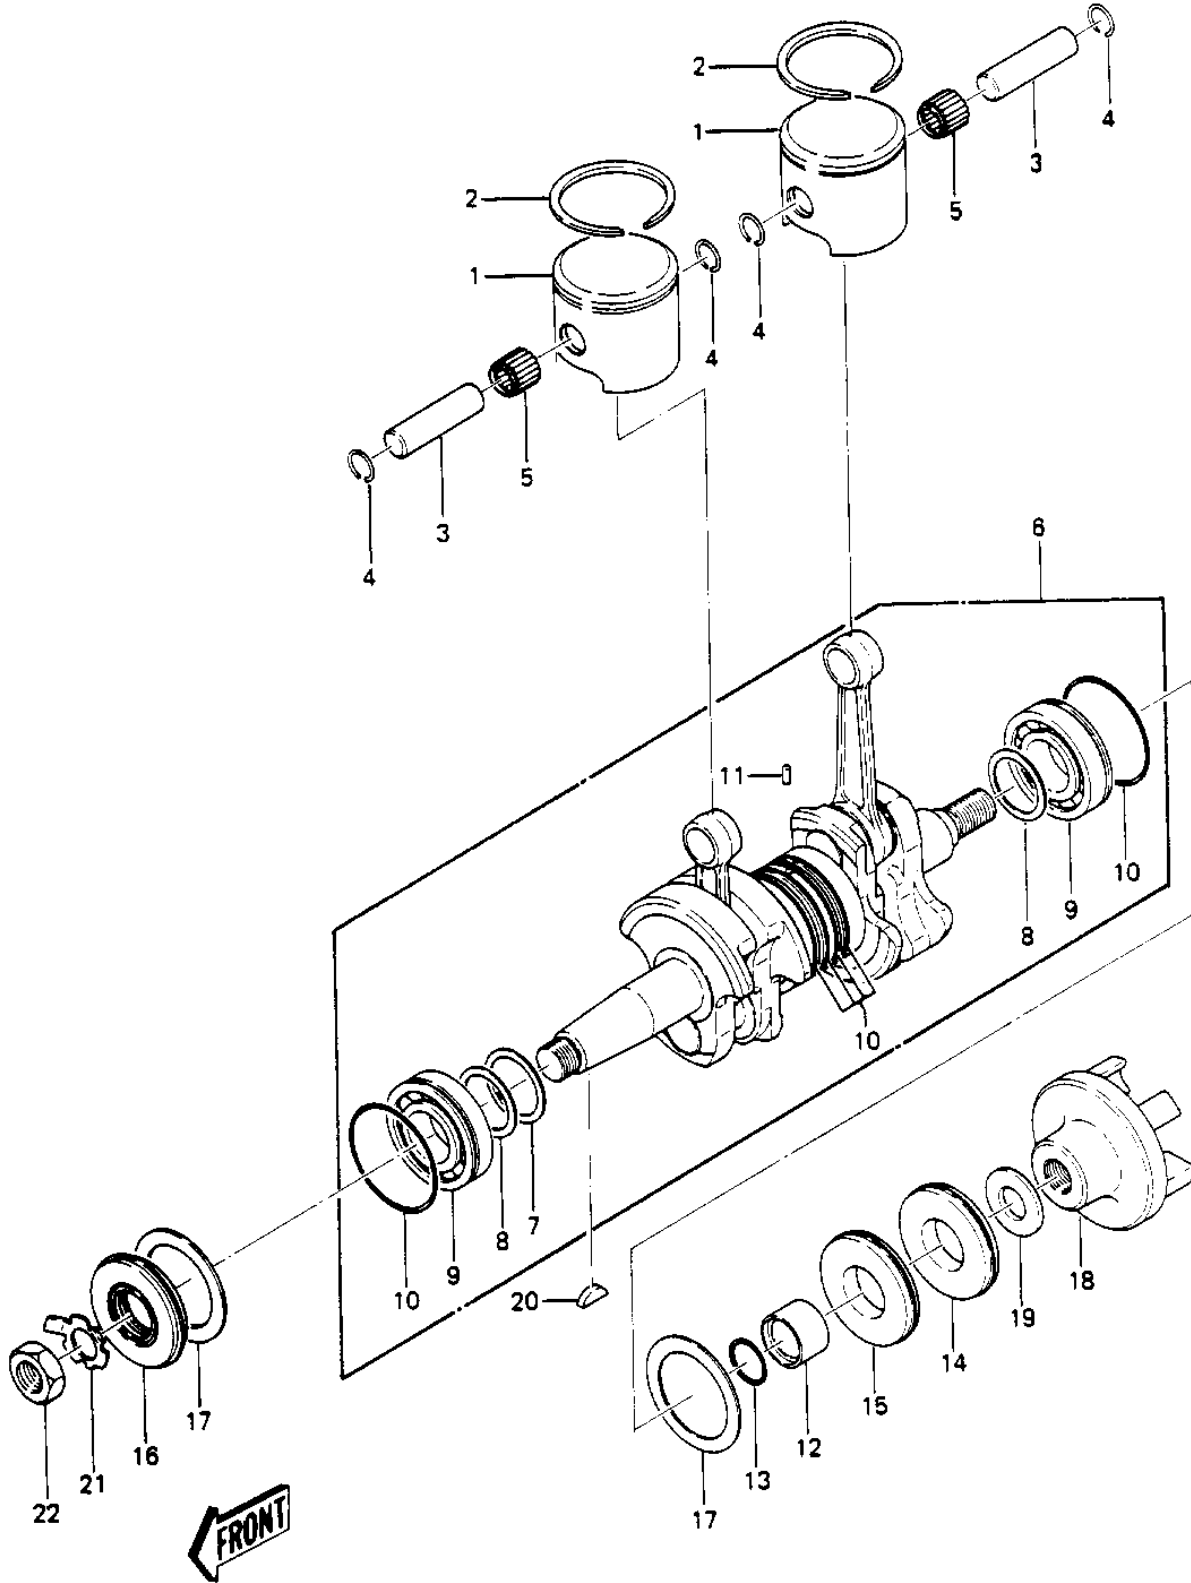

# 1984 JS440 PARTS DIAGRAM

CRANKSHAFT/PISTONS ('84-'86 JS440-A8/A9/

# 1984 JS440 PARTS LIST

CRANKSHAFT/PISTONS ('84-'86 JS440-A8/A9/

ITEM NAME	PART NUMBER	QUANTITY
PISTON-ENGINE,STD (Ref # 1)	13001-3017	2
PISTON-ENGINE,0.50 (Ref # 1)	13029-3001	(2
RING-PISTON TOP,STD (Ref # 2)	13003-3014	2
RING-PISTON TOP,0.50 (Ref # 2)	13003-3015	(2
PIN-PISTON (Ref # 3)	13002-504	2
CIRCLIP PISTON PIN (Ref # 4)	92036-004	4
BEARING-SMALL END (Ref # 5)	13033-3005	2
CRANKSHAFT ASSY, (Ref # 6)	13031-3011	1
SHIM-1.0T (Ref # 7)	92025-532	1
SHIM 0.1T (Ref # 8)	92025-513	AR
SHIM 0.2T (Ref # 8)	92025-518	AR
SHIM 0.3T (Ref # 8)	92025-523	AR
SHIM 0.4T (Ref # 8)	92025-527	AR
SHIM 0.5T (Ref # 8)	92025-530	AR
SHIM 0.6T (Ref # 8)	92025-533	AR
BEARING-BALL (Ref # 9)	92045-505	2
O-RING (Ref # 10)	92055-504	6
PIN,DOWEL (Ref # 11)	551A0410	1
SLEEVE,CRANKSHAFT OUT (Ref # 12)	42036-3007	1
"0" RING,CRANKSHAFT (Ref # 13)	92055-3009	1
SEAL-OIL,TCY306210 (Ref # 14)	92049-3005	1
SEAL-OIL,DCY30629 (Ref # 15)	92049-3006	1
SEAL,OIL TCY306210 (Ref # 16)	92050-507	1
WASHER (Ref # 17)	92022-3021	2
COUPLING (Ref # 18)	42034-3706	1
WASHER,18.5X38X4 (Ref # 19)	92022-3028	1
WOODRUFF KEY (Ref # 20)	510A5200	1
WASHER,LOCK,20M/M (Ref # 21)	92022-569	1
NUT,20M/M (Ref # 22)	92015-535	1