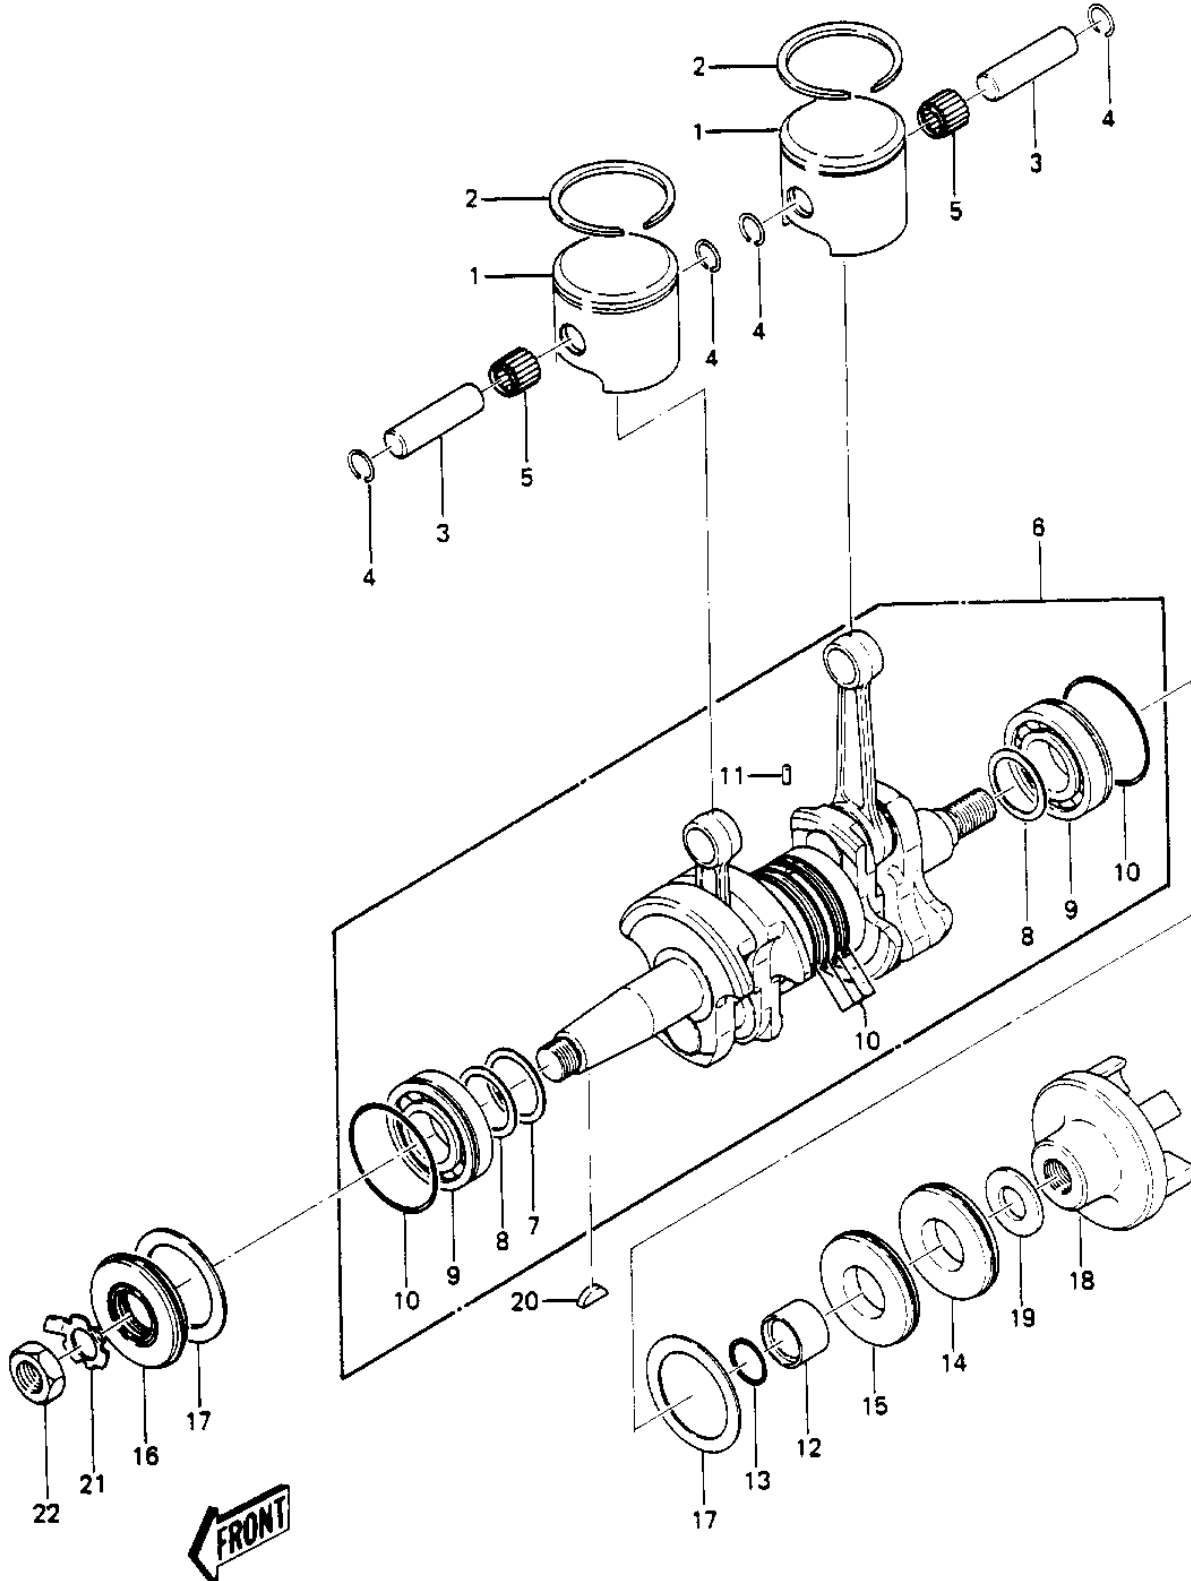

1984 JS440 PARTS DIAGRAM

CRANKSHAFT/PISTONS ('84-'86 JS440-A8/A9/

1984 JS440 PARTS LIST

CRANKSHAFT/PISTONS ('84-'86 JS440-A8/A9/

ITEM NAME	PART NUMBER	QUANTITY
PISTON-ENGINE,STD (Ref # 1)	13001-3017	2
PISTON-ENGINE,0.50 (Ref # 1)	13029-3001	(2
RING-PISTON TOP,STD (Ref # 2)	13003-3014	2
RING-PISTON TOP,0.50 (Ref # 2)	13003-3015	(2
PIN-PISTON (Ref # 3)	13002-504	2
CIRCLIP PISTON PIN (Ref # 4)	92036-004	4
BEARING-SMALL END (Ref # 5)	13033-3005	2
CRANKSHAFT ASSY, (Ref # 6)	13031-3011	1
SHIM-1.0T (Ref # 7)	92025-532	1
SHIM 0.1T (Ref # 8)	92025-513	AR
SHIM 0.2T (Ref # 8)	92025-518	AR
SHIM 0.3T (Ref # 8)	92025-523	AR
SHIM 0.4T (Ref # 8)	92025-527	AR
SHIM 0.5T (Ref # 8)	92025-530	AR
SHIM 0.6T (Ref # 8)	92025-533	AR
BEARING-BALL (Ref # 9)	92045-505	2
O-RING (Ref # 10)	92055-504	6
PIN,DOWEL (Ref # 11)	551A0410	1
SLEEVE,CRANKSHAFT OUT (Ref # 12)	42036-3007	1
"0" RING,CRANKSHAFT (Ref # 13)	92055-3009	1
SEAL-OIL,TCY306210 (Ref # 14)	92049-3005	1
SEAL-OIL,DCY30629 (Ref # 15)	92049-3006	1
SEAL,OIL TCY306210 (Ref # 16)	92050-507	1
WASHER (Ref # 17)	92022-3021	2
COUPLING (Ref # 18)	42034-3706	1
WASHER,18.5X38X4 (Ref # 19)	92022-3028	1
WOODRUFF KEY (Ref # 20)	510A5200	1
WASHER,LOCK,20M/M (Ref # 21)	92022-569	1
NUT,20M/M (Ref # 22)	92015-535	1