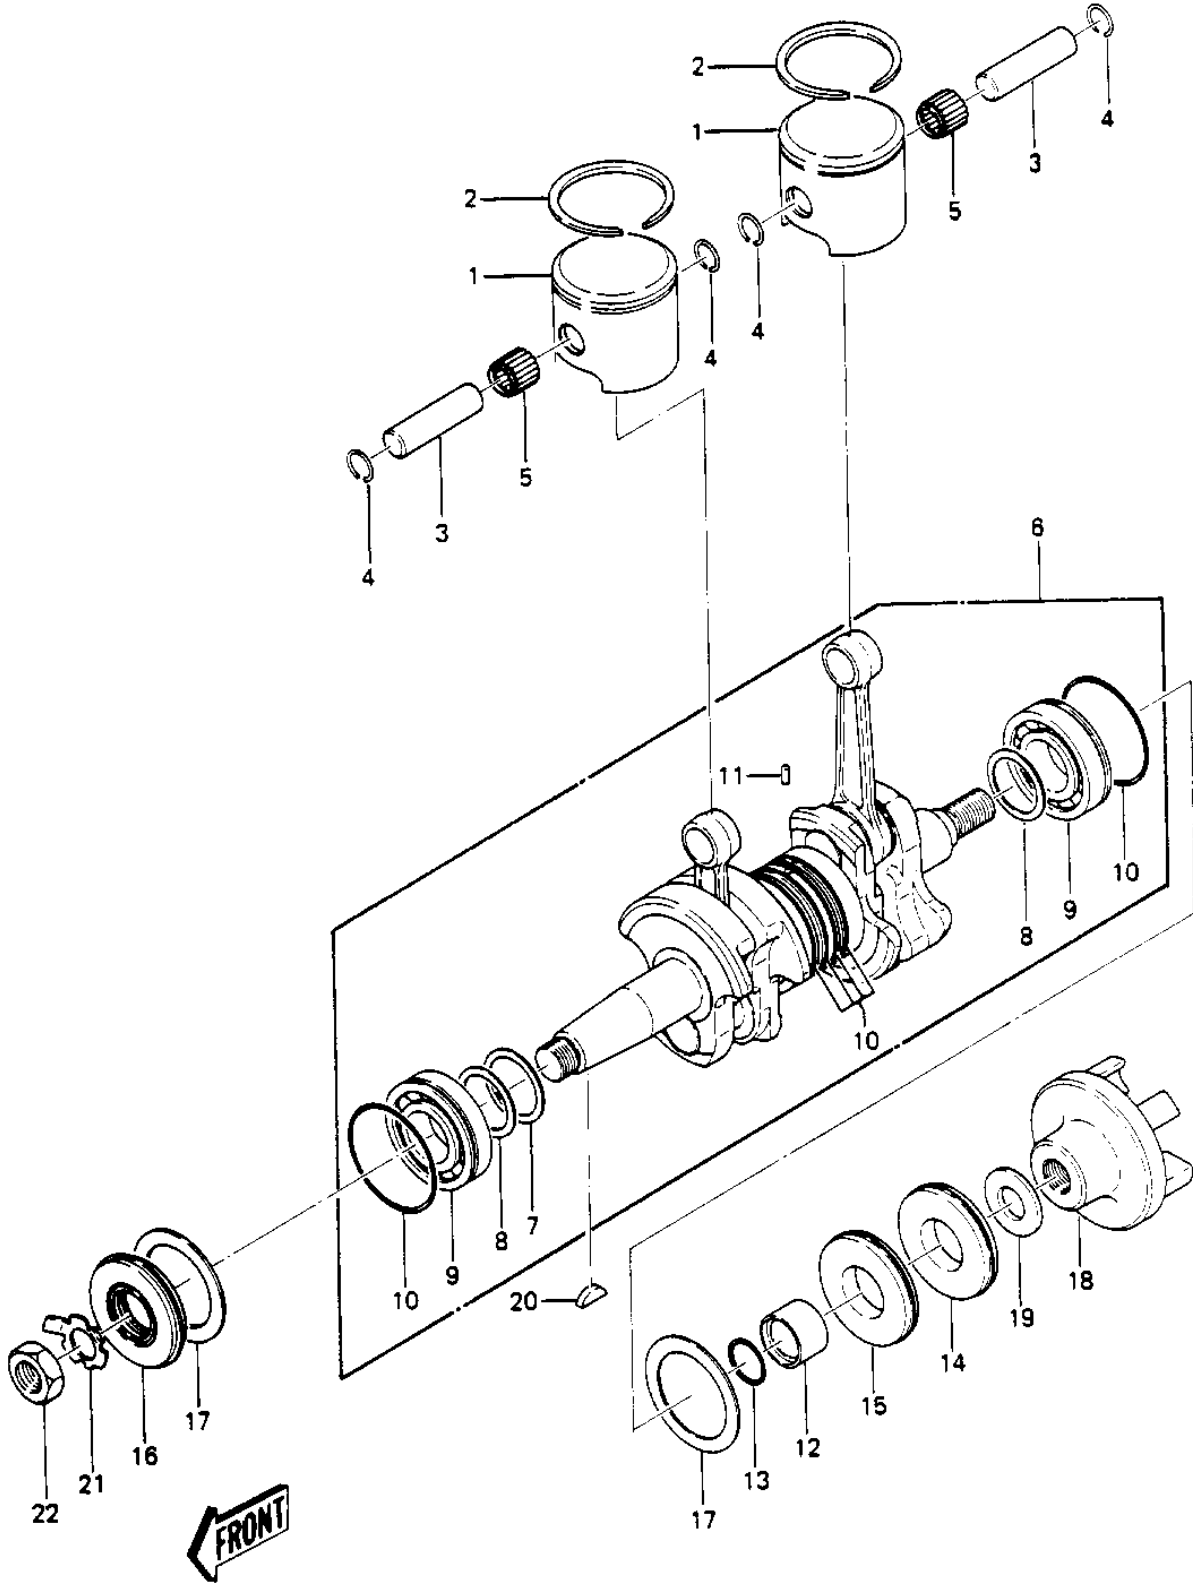

1986 JS440 PARTS DIAGRAM

CRANKSHAFT/PISTONS ('84-'86 JS440-A8/A9/

1986 JS440 PARTS LIST

CRANKSHAFT/PISTONS ('84-'86 JS440-A8/A9/

ITEM NAME	PART NUMBER	QUANTITY
PISTON-ENGINE,STD (Ref # 1)	13001-3017	2
PISTON-ENGINE,0.50 (Ref # 1)	13029-3001	(2
RING-PISTON TOP,STD (Ref # 2)	13003-3014	2
RING-PISTON TOP,0.50 (Ref # 2)	13003-3015	(2
PIN-PISTON (Ref # 3)	13002-504	2
CIRCLIP PISTON PIN (Ref # 4)	92036-004	4
BEARING-SMALL END (Ref # 5)	13033-3005	2
CRANKSHAFT ASSY, (Ref # 6)	13031-3011	1
SHIM-1.0T (Ref # 7)	92025-532	1
SHIM 0.1T (Ref # 8)	92025-513	AR
SHIM 0.2T (Ref # 8)	92025-518	AR
SHIM 0.3T (Ref # 8)	92025-523	AR
SHIM 0.4T (Ref # 8)	92025-527	AR
SHIM 0.5T (Ref # 8)	92025-530	AR
SHIM 0.6T (Ref # 8)	92025-533	AR
BEARING-BALL (Ref # 9)	92045-505	2
O-RING (Ref # 10)	92055-504	6
PIN,DOWEL (Ref # 11)	551A0410	1
SLEEVE,CRANKSHAFT OUT (Ref # 12)	42036-3007	1
"0" RING,CRANKSHAFT (Ref # 13)	92055-3009	1
SEAL-OIL,TCY306210 (Ref # 14)	92049-3005	1
SEAL-OIL,DCY30629 (Ref # 15)	92049-3006	1
SEAL,OIL TCY306210 (Ref # 16)	92050-507	1
WASHER (Ref # 17)	92022-3021	2
COUPLING (Ref # 18)	42034-3706	1
WASHER,18.5X38X4 (Ref # 19)	92022-3028	1
WOODRUFF KEY (Ref # 20)	510A5200	1
WASHER,LOCK,20M/M (Ref # 21)	92022-569	1
NUT,20M/M (Ref # 22)	92015-535	1