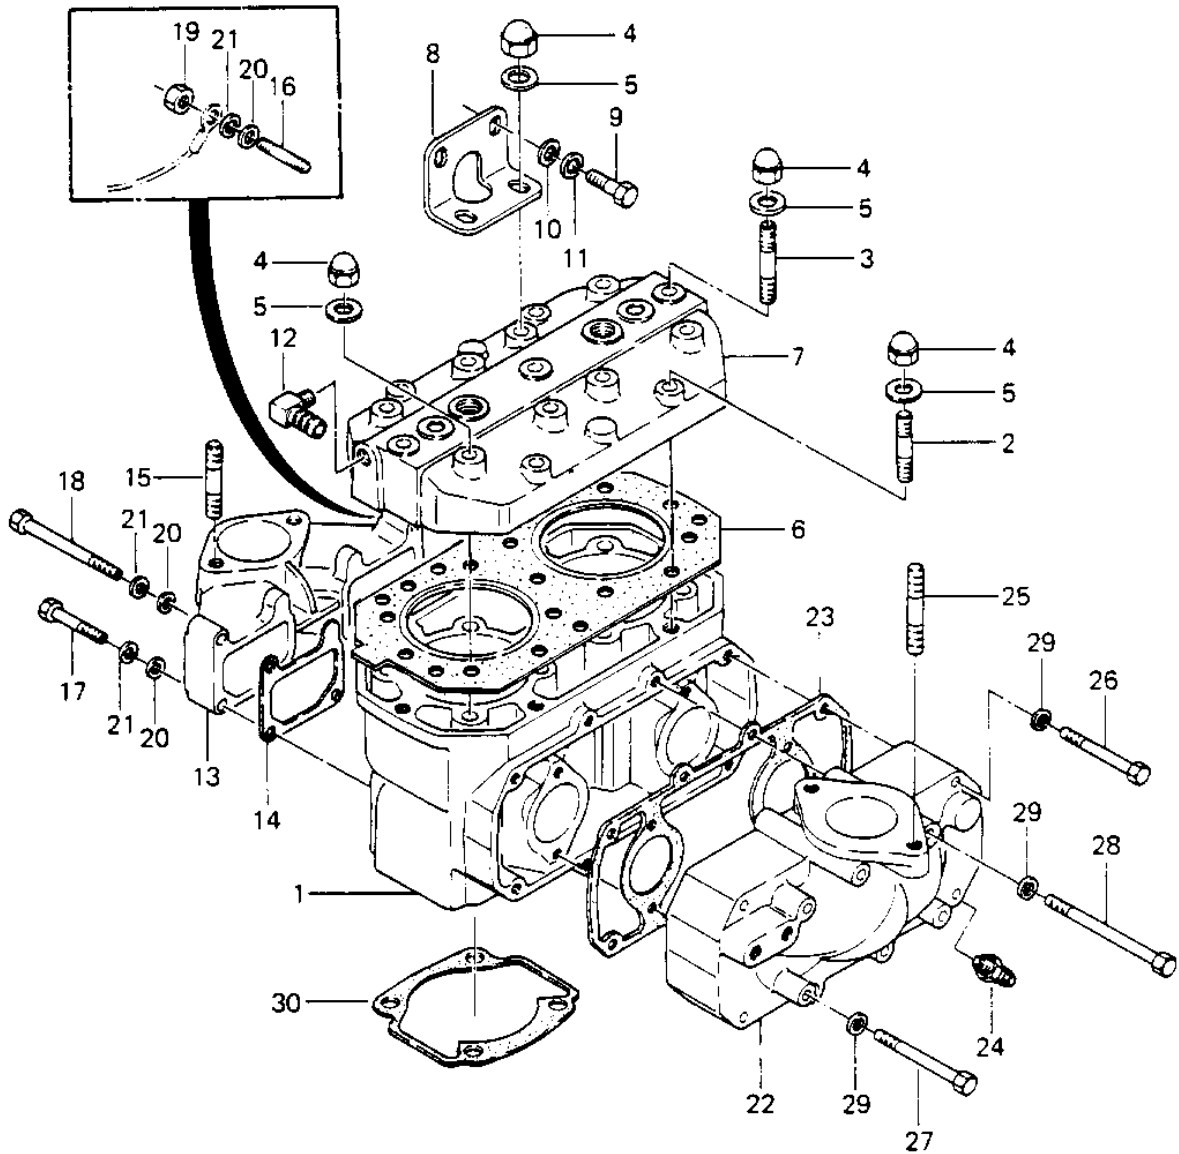

# 1984 JS440 PARTS DIAGRAM

CYLINDER HEAD/CYLINDER ('84-'86 JS440-A8)

# 1984 JS440 PARTS LIST

CYLINDER HEAD/CYLINDER ('84-'86 JS440-A8)

ITEM NAME	PART NUMBER	QUANTITY
CYLINDER-ENGINE (Ref # 1)	11005-3704	1
STUD,8X42 (Ref # 2)	92004-3016	4
STUD,8X50 (Ref # 3)	92004-3017	3
NUT-CAP,8MM (Ref # 4)	92015-3003	15
WASHER (Ref # 5)	411S0800	15
GASKET-HEAD (Ref # 6)	11004-3707	1
HEAD-COMP-CYLINDER (Ref # 7)	11008-3002-YR	1
BRACKET,CARBURETOR (Ref # 8)	11034-3011	1
BOLT 6X14 (Ref # 9)	110R0614	2
WASHER (Ref # 10)	411S0600	2
WASHER-SPRING,6MM (Ref # 11)	461S0600	2
ELBOW-WATER HOSE (Ref # 12)	52014-3002	1
MANIFOLD-INTAKE (Ref # 13)	59076-505-YR	1
GASKET,INTAKE (Ref # 14)	11009-3785	2
STUD,8X35 (Ref # 15)	172R0835	2
STUD,6X35 (Ref # 16)	171R0635	1
BOLT 6X35 (Ref # 17)	110R0635	3
BOLT,6X70 (Ref # 18)	110R0670	2
NUT,6M/M (Ref # 19)	311R0600	1
WASHER (Ref # 20)	410S0600	6
WASHER-SPRING,6MM (Ref # 21)	461S0600	6
MANIFOLD-EXHAUST (Ref # 22)	59081-504-YR	1
GASKET,EXHAUST MANIF (Ref # 23)	11009-3779	1
JOINT,HOSE (Ref # 24)	92005-3001	1
STUD,8X35 (Ref # 25)	172R0835	2
BOLT,6X50 (Ref # 26)	110R0650	6
BOLT,6X70 (Ref # 27)	110R0670	4
BOLT,6X85 (Ref # 28)	110R0685	2
WASHER (Ref # 29)	410S0600	12