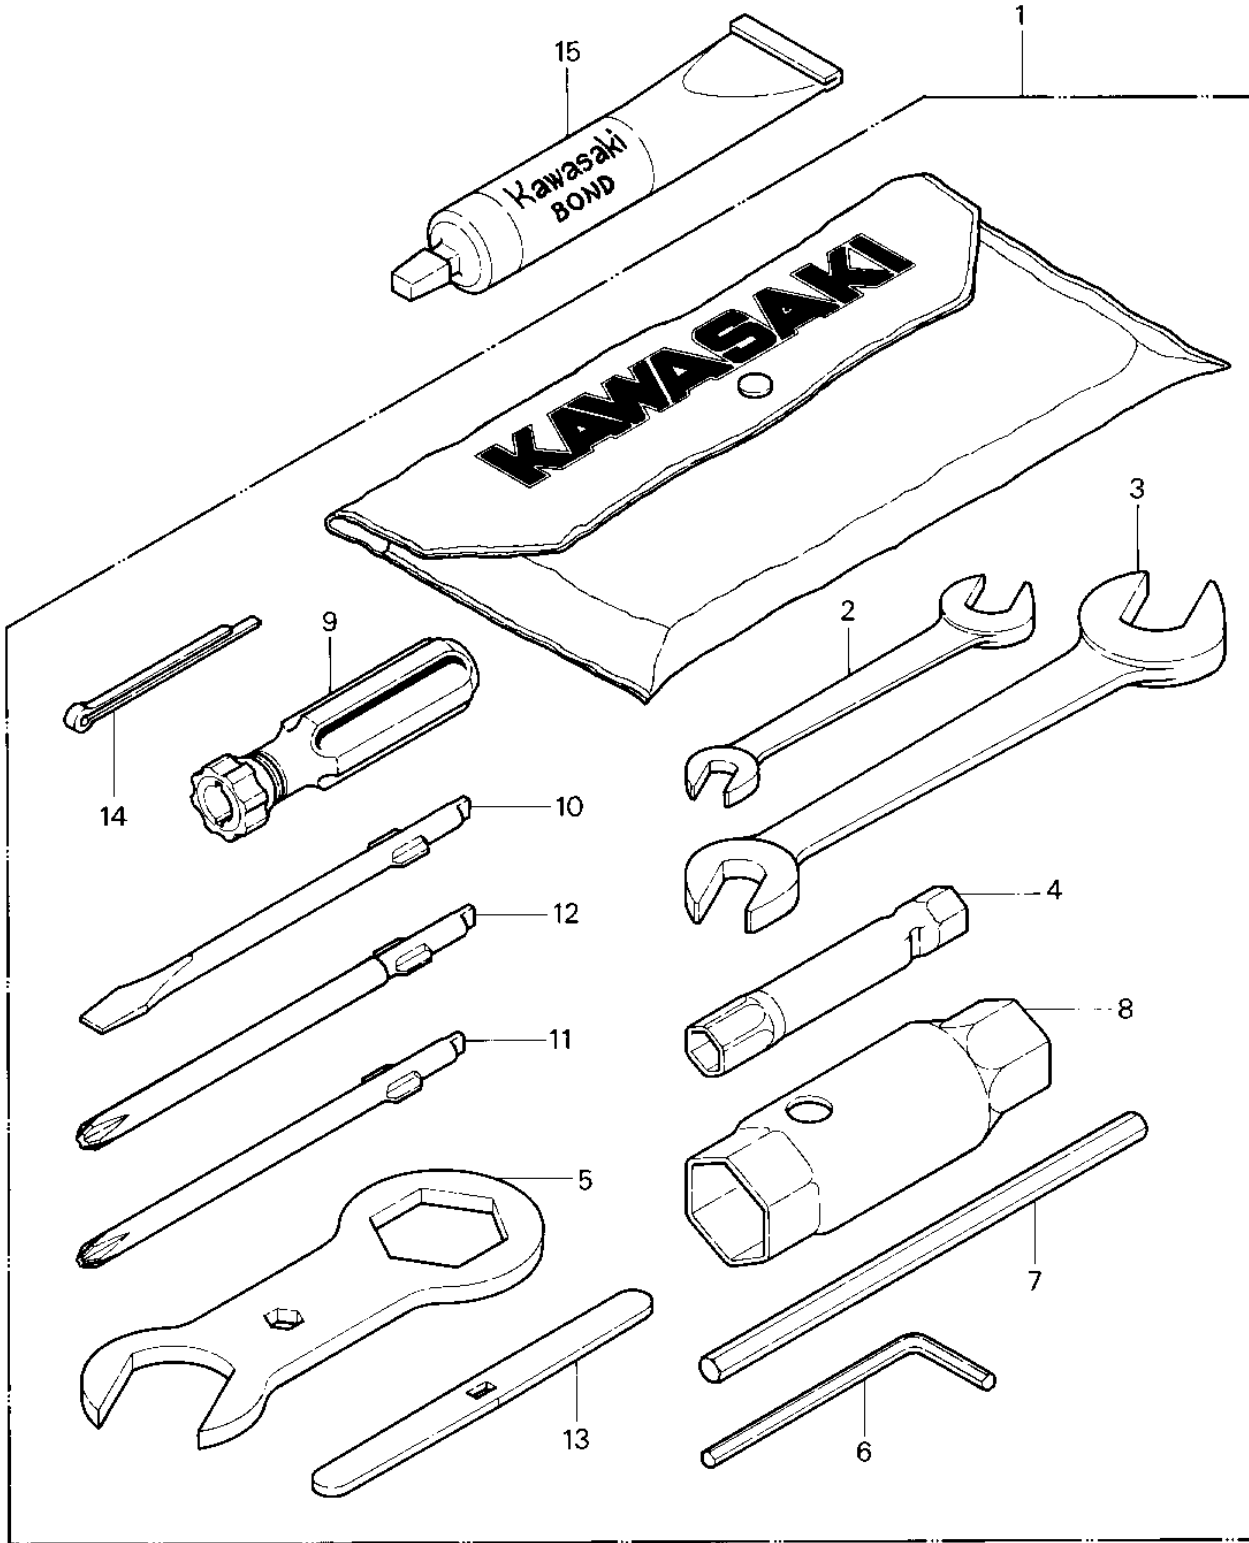

1982 JS440 PARTS DIAGRAM

OWNER TOOLS ('82-'83 JS440-A6/A7)

1982 JS440 PARTS LIST

OWNER TOOLS ('82-'83 JS440-A6/A7)

ITEM NAME	PART NUMBER	QUANTITY
TOOLKIT (Ref # 1)	56007-3706	1
WRENCH,OPEN END,10X13 (Ref # 2)	92110-3001	1
WRENCH,OPEN END,17X22 (Ref # 3)	92110-3002	1
WRENCH,SOCKET 8X10 (Ref # 4)	92110-503	1
WRENCH,BOX 27X32 (Ref # 5)	92108-503	1
WRENCH,HEXAGON (Ref # 6)	92127-503	1
UNAVAILABLE IN PRICE BOOK (Ref # 7)	92111-502	1
WRENCH,SOCKET 20X27 (Ref # 8)	92110-502	1
92106-1001 (Canada) (Ref # 9)	92106-004	1
92107-1052 (Canada) (Ref # 10)	92107-007	1
TOOL-DRIVER (Ref # 11)	92107-1052	1
92107-1002 (Canada) (Ref # 12)	92107-008	1
UNAVAILABLE IN PRICE BOOK (Ref # 13)	92111-009	1
PIN-COTTER,4X40 (Ref # 14)	550S4040	1
LIQUID GASKET (Ref # 15)	92104-002	AR