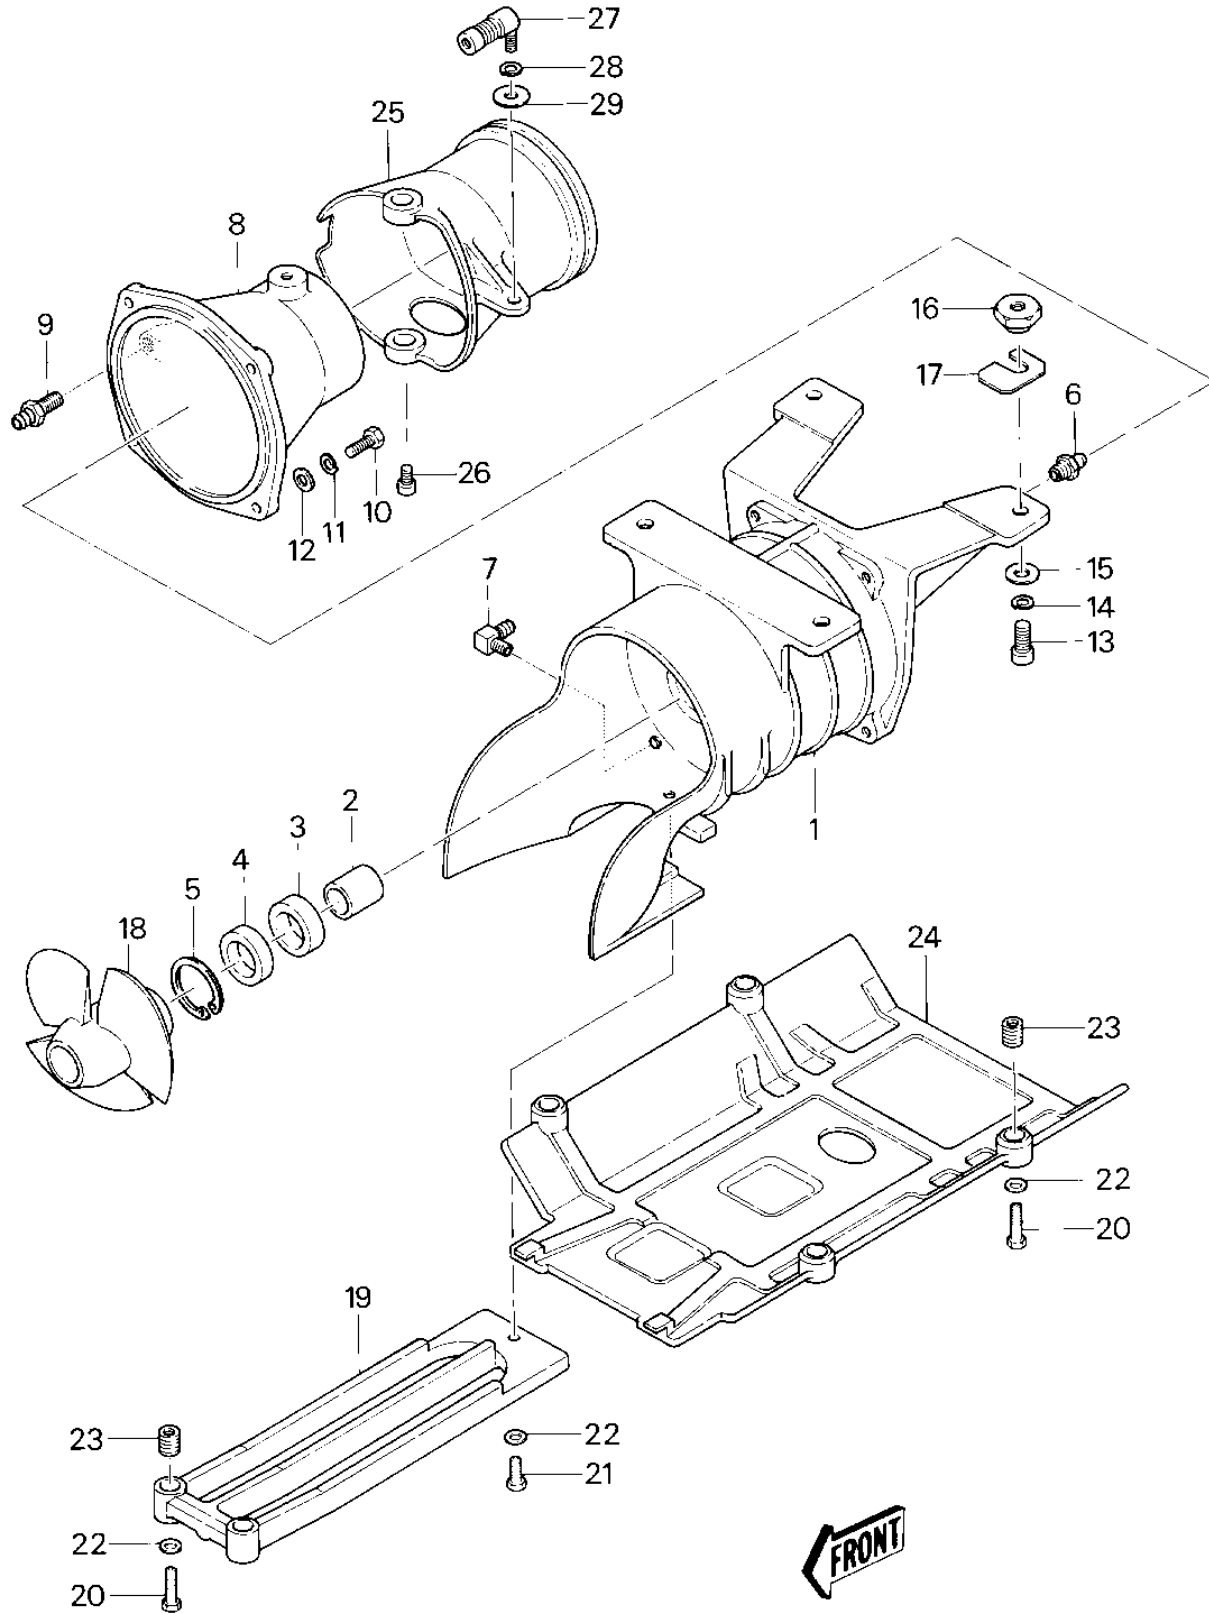

1982 JS440 PARTS DIAGRAM

JET PUMP ('82-'83 JS440-A6/A7)

1982 JS440 PARTS LIST

JET PUMP ('82-'83 JS440-A6/A7)

ITEM NAME	PART NUMBER	QUANTITY
CASE-PUMP (Ref # 1)	59336-3701	1
BUSH (Ref # 2)	92028-503	1
SEAL,OIL SCY20368 (Ref # 3)	92050-502	1
SEAL,OIL SC20367 (Ref # 4)	92050-503	1
RING,SNAP (Ref # 5)	92036-502	1
NIPPLE,GREASE (Ref # 6)	92005-501	1
ELBOW-WATER HOSE (Ref # 7)	52014-3002	1
NOZZLE,PUMP (Ref # 8)	59136-3001	1
JOINT,HOSE (Ref # 9)	92005-3001	1
BOLT,8X25 (Ref # 10)	110R0825	4
WASHER SPRING 8MM (Ref # 11)	461S0800	4
WASHER (Ref # 12)	92022-562	4
BOLT-SOCKET (Ref # 13)	120R1025	4
WASHER-SPRING,10MM (Ref # 14)	461S1000	4
WASHER (Ref # 15)	411S1000	4
NUT,10M/M (Ref # 16)	92015-3005	4
SHIM,T=0.3 (Ref # 17)	92025-3701	AR
SHIM.T=0.5 (Ref # 17)	92025-3702	AR
SHIM,T=1.0 (Ref # 17)	92025-3703	AR
SHIM,T=1.5MM (Ref # 17)	92025-3704	AR
IMPELLER (Ref # 18)	59256-504	1
GRATE (Ref # 19)	59366-3001	1
BOLT,HEX HEAD,6X25 (Ref # 20)	110R0625	6
BOLT 6X14 (Ref # 21)	110R0614	1
WASHER (Ref # 22)	411S0600	7
NUT-INSERT,6MM (Ref # 23)	92015-523	6
COVER-JET PUMP (Ref # 24)	59446-3002	1
NOZZLE-STRG (Ref # 25)	59476-3702	1
BOLT 6X11 (Ref # 26)	92003-532	2

1982 JS440 PARTS LIST

JET PUMP ('82-'83 JS440-A6/A7)

ITEM NAME	PART NUMBER	QUANTITY
JOINT-BALL (Ref # 27)	59266-3707	1
WASHER-SPRING,6MM (Ref # 28)	461S0600	1
WASHER (Ref # 29)	92022-567	1