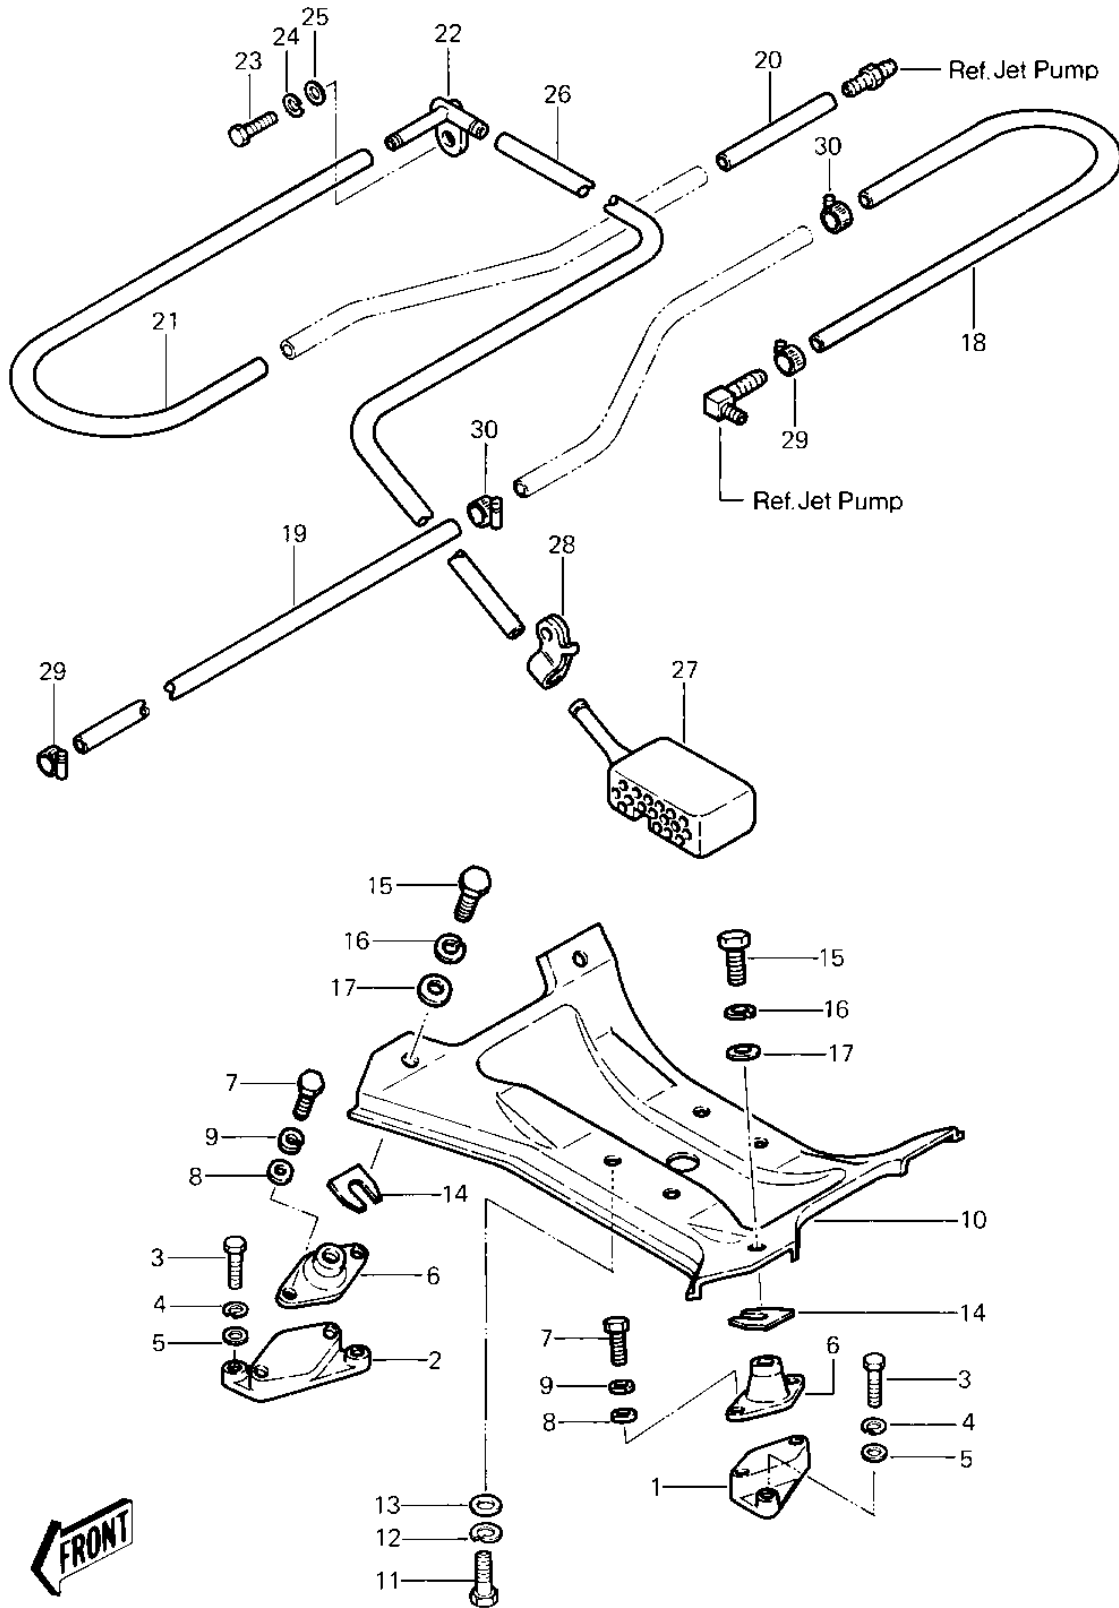

1982 JS440 PARTS DIAGRAM

ENGINE MOUNT/COOLING & BILGE ('82-'83 J)

1982 JS440 PARTS LIST

ENGINE MOUNT/COOLING & BILGE ('82-'83 J)

ITEM NAME	PART NUMBER	QUANTITY
BRACKET-ENGINE BED (Ref # 1)	59016-532	2
BRACKET-ENGINE BED (Ref # 2)	59016-533	2
BOLT,8X20 (Ref # 3)	110R0820	8
WASHER SPRING 8MM (Ref # 4)	461S0800	8
WASHER (Ref # 5)	411S0800	8
DAMPER,ENGINE MOUNT (Ref # 6)	92160-3756	4
BOLT,8X20 (Ref # 7)	110R0820	8
WASHER (Ref # 8)	411S0800	8
WASHER SPRING 8MM (Ref # 9)	461S0800	8
BED,ENGINE (Ref # 10)	59181-509-9G	1
BOLT 1/2 IN.X31 (Ref # 11)	92003-533	4
WASHER-SPRING,14MM (Ref # 12)	461S1400	4
WASHER (Ref # 13)	411S1400	4
SHIM,T=0.3 (Ref # 14)	92025-3701	AR
SHIM.T=0.5 (Ref # 14)	92025-3702	AR
SHIM,T=1.0 (Ref # 14)	92025-3703	AR
SHIM,T=1.5MM (Ref # 14)	92025-3704	AR
BOLT 10X25 (Ref # 15)	110R1025	4
WASHER-SPRING,10MM (Ref # 16)	461S1000	4
WASHER,O32XO10.5X4T (Ref # 17)	92022-3023	4
HOSE,WATER (1) (Ref # 18)	92059-503	1
HOSE,BILGE (2) (Ref # 19)	92059-535	1
TUBE,9X16X90 (Ref # 20)	92059-557	1
HOSE,BILGE (2) (Ref # 21)	92059-535	1
BREATHER (Ref # 22)	14069-3001	1
BOLT,8X25 (Ref # 23)	110R0825	1
WASHER SPRING 8MM (Ref # 24)	461S0800	1
WASHER,PLAIN (Ref # 25)	92022-3026	1
HOSE,BILGE (2) (Ref # 26)	92059-535	1