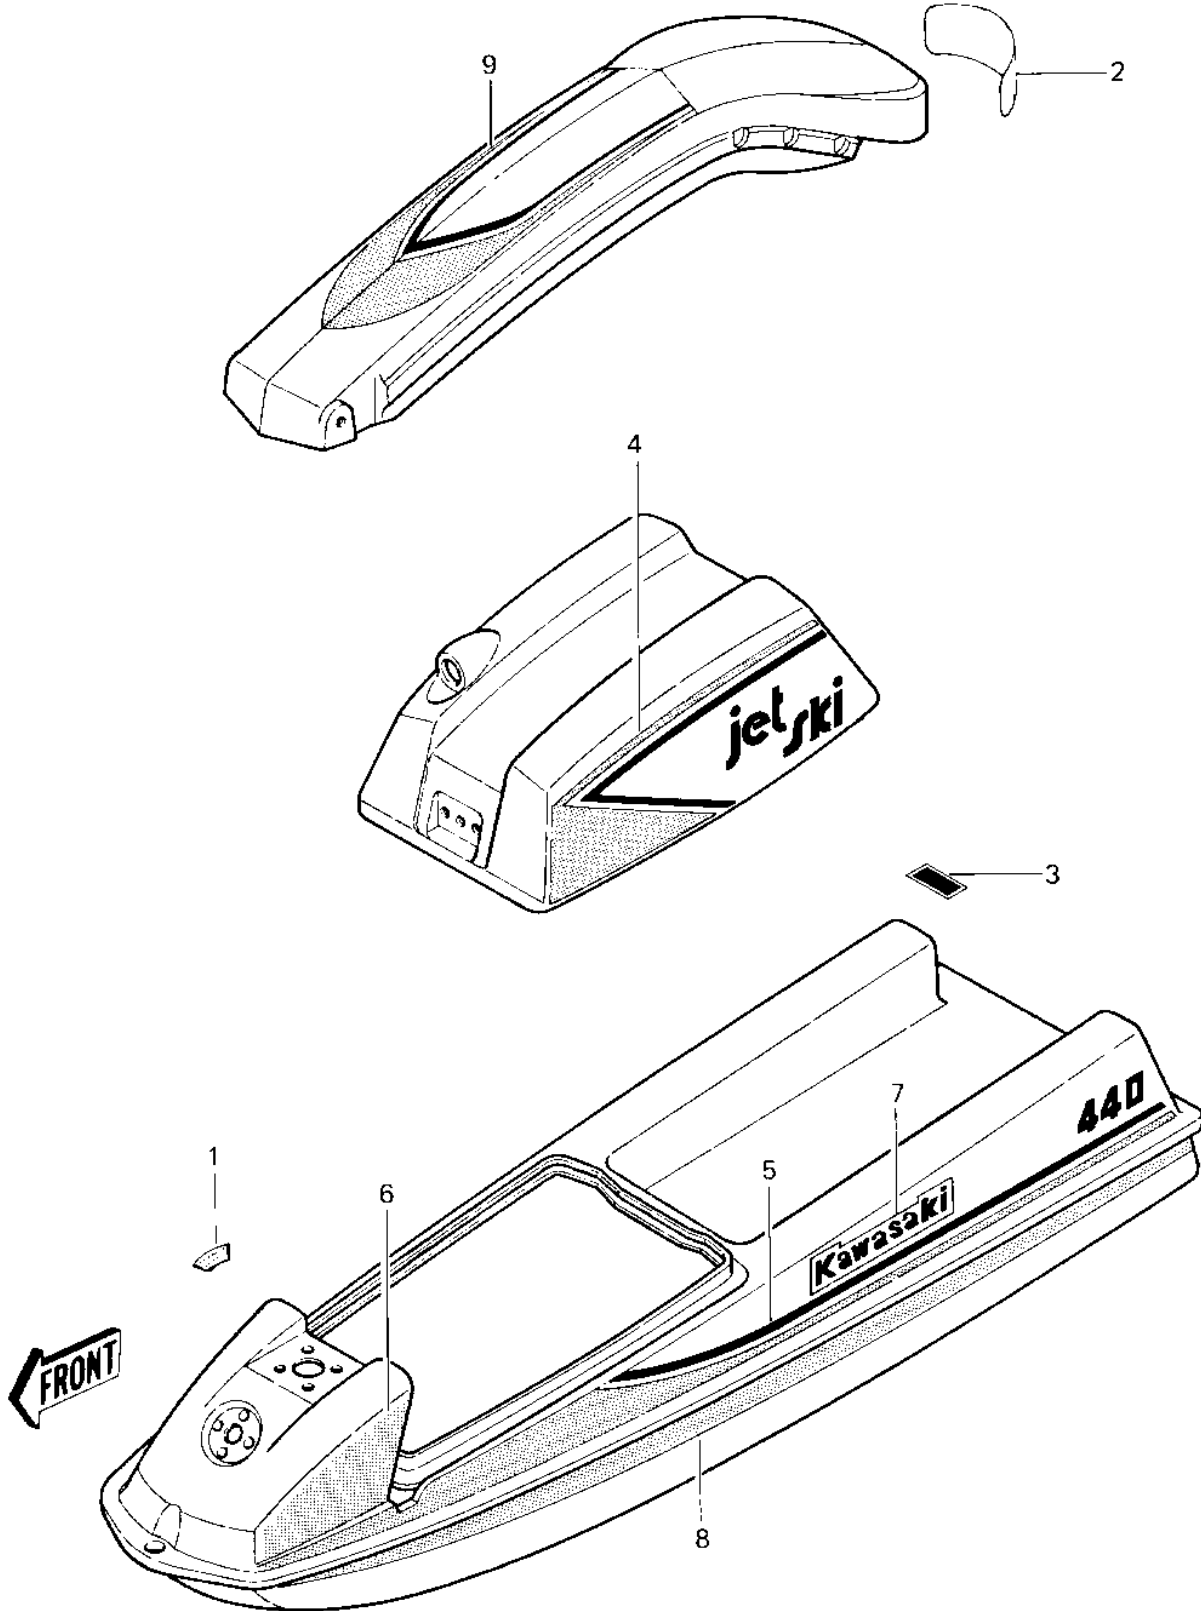

1982 JS440 PARTS DIAGRAM

LABELS (JS440-A6)

1982 JS440 PARTS LIST

LABELS (JS440-A6)

| ITEM NAME | PART NUMBER | QUANTITY |
|---------------------------------|-------------|----------|
| LABEL,FUEL (Ref # 1) | 56040-3001 | 1 |
| LABEL-SFTY-HNDL POLE (Ref # 2) | 56022-507 | 1 |
| LABEL FIRE EXT (Ref # 3) | 56022-506 | 1 |
| DECAL-LH ENGINE COVER (Ref # 4) | 56030-3034 | 1 |
| DECAL-RH ENGINE COVER (Ref # 4) | 56030-3033 | 1 |
| DECAL-LH REAR DECK (Ref # 5) | 56030-3029 | 1 |
| DECAL-RH REAR DECK (Ref # 5) | 56030-3028 | 1 |
| DECAL-LH FRONT DECK (Ref # 6) | 56030-3032 | 1 |
| DECAL-RH FRONT DECK (Ref # 6) | 56030-3031 | 1 |
| DECAL-"KAWASAKI" LOGO (Ref # 7) | 56030-3027 | 2 |
| DECAL-LH HULL (Ref # 8) | 56030-3026 | 1 |
| DECAL-RH HULL (Ref # 8) | 56030-3025 | 1 |
| DECAL-HANDLE POLE (Ref # 9) | 56030-3030 | 1 |