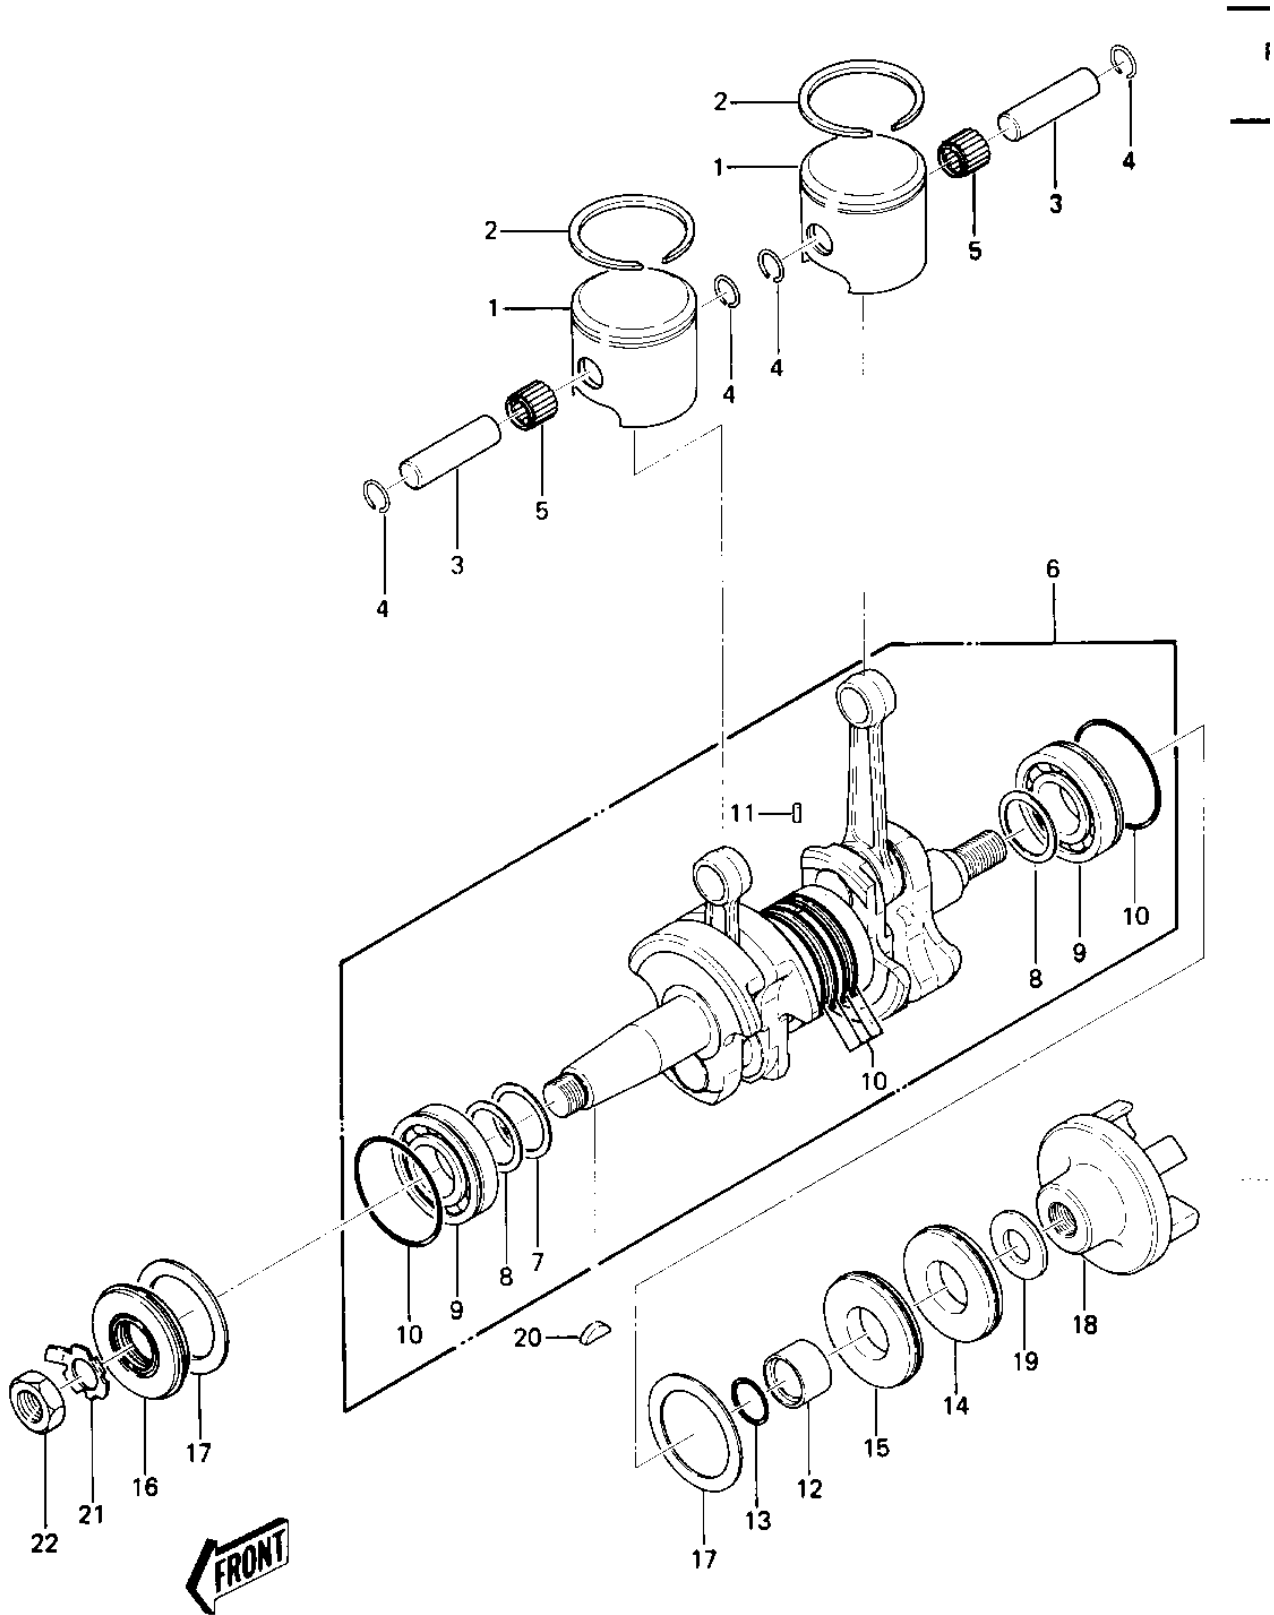

# 1982 JS440 PARTS DIAGRAM

CRANKSHAFT/PISTONS ('82-'83 JS440-A6/A7)

# 1982 JS440 PARTS LIST

CRANKSHAFT/PISTONS ('82-'83 JS440-A6/A7)

ITEM NAME	PART NUMBER	QUANTITY
PISTON-ENGINE,STD (Ref # 1)	13001-3017	2
PISTON-ENGINE,0.50 (Ref # 1)	13029-3001	(2
RING-PISTON TOP,STD (Ref # 2)	13003-3014	2
RING-PISTON TOP,0.50 (Ref # 2)	13003-3015	(2
PIN-PISTON (Ref # 3)	13002-504	2
CIRCLIP PISTON PIN (Ref # 4)	92036-004	4
BEARING-SMALL END (Ref # 5)	13033-3005	2
CRANKSHAFT ASSY, (Ref # 6)	13031-3011	1
SHIM-1.0T (Ref # 7)	92025-532	1
SHIM 0.1T (Ref # 8)	92025-513	AR
SHIM 0.2T (Ref # 8)	92025-518	AR
SHIM 0.3T (Ref # 8)	92025-523	AR
SHIM 0.4T (Ref # 8)	92025-527	AR
SHIM 0.5T (Ref # 8)	92025-530	AR
SHIM 0.6T (Ref # 8)	92025-533	AR
BEARING-BALL (Ref # 9)	92045-505	2
O-RING (Ref # 10)	92055-504	6
PIN,DOWEL (Ref # 1)	551A0410	1
SLEEVE,CRANKSHAFT OUT (Ref # 12)	42036-3007	1
"0" RING,CRANKSHAFT (Ref # 13)	92055-3009	1
SEAL-OIL,TCY306210 (Ref # 14)	92049-3005	1
SEAL-OIL,DCY30629 (Ref # 15)	92049-3006	1
SEAL,OIL TCY306210 (Ref # 16)	92050-507	1
WASHER (Ref # 17)	92022-3021	2
COUPLING (Ref # 18)	42034-3706	1
WASHER,18.5X38X4 (Ref # 19)	92022-3028	1
WOODRUFF KEY (Ref # 20)	510A5200	1
WASHER,LOCK,20M/M (Ref # 21)	92022-569	1
NUT,20M/M (Ref # 22)	92015-535	1