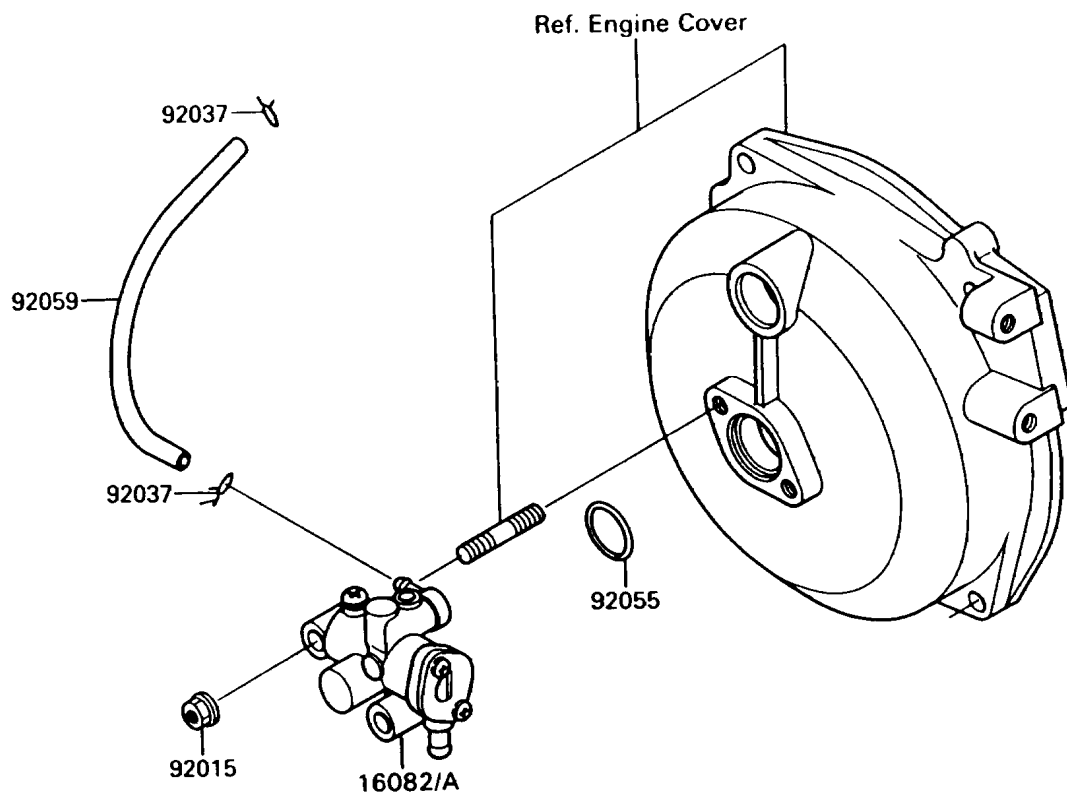

1991 300 SX PARTS DIAGRAM

Oil Pump

(E1710)

1991 300 SX PARTS LIST

Oil Pump

ITEM NAME	PART NUMBER	QUANTITY
PUMP-ASSY-OIL (Ref # 16082A)	16082-3711	1
NUT,6MM (Ref # 92015)	92015-3767	1
CLAMP (Ref # 92037)	92037-3722	1
RING-O,19.5X1.5 (Ref # 92055)	92055-055	1
TUBE,3X6X170 (Ref # 92059)	92059-3716	1