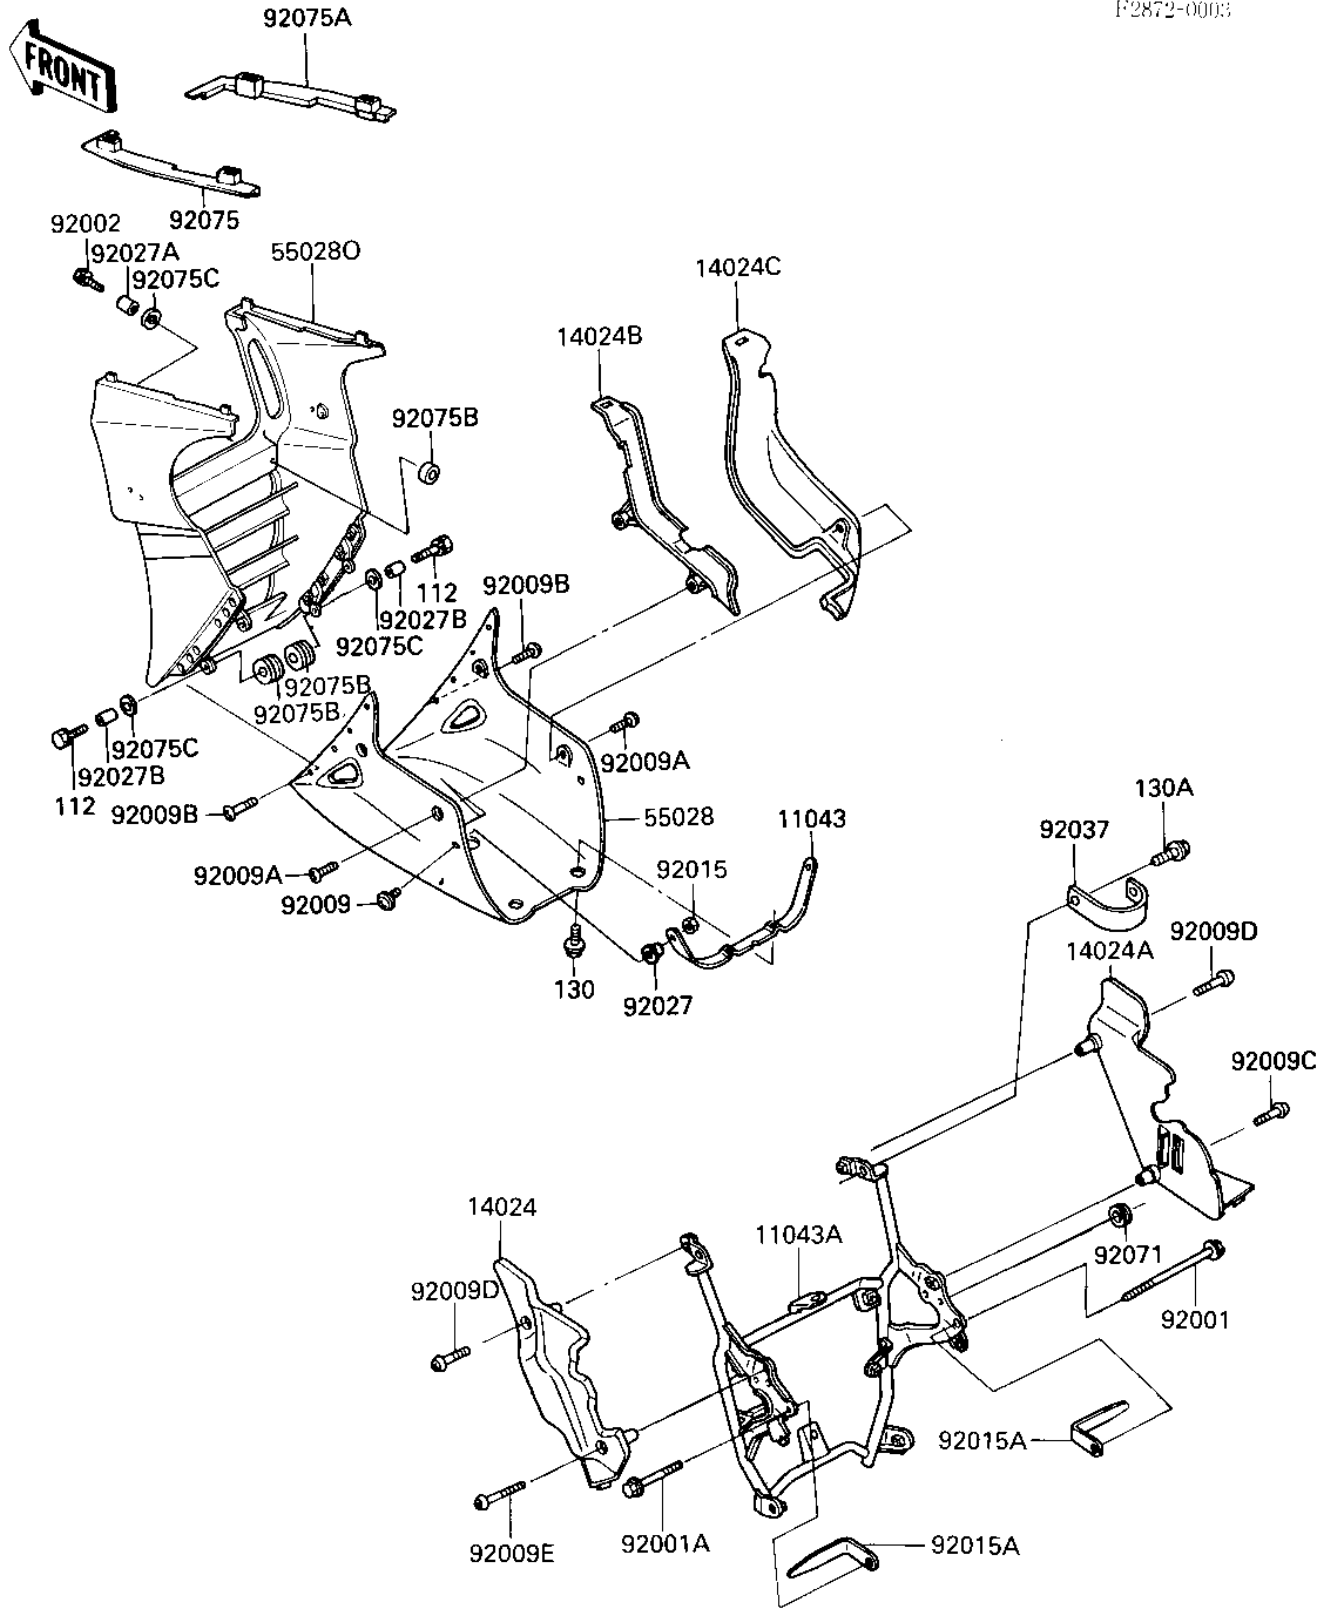

1986 Ninja® PARTS DIAGRAM

FAIRING LOWERS

F2872-0003

1986 Ninja® PARTS LIST

FAIRING LOWERS

ITEM NAME	PART NUMBER	QUANTITY
BRACKET,COWLING,LWR (Ref # 11043)	11043-1632	1
BRACKET,COWLING,LWR (Ref # 11043A)	11043-1873	1
COVER (Ref # 14024)	14025-1893	1
COVER (Ref # 14024A)	14025-1894	1
COVER (Ref # 14024B)	14025-1896	1
COVER (Ref # 14024C)	14025-1897	1
COWLING,LWR,F.RED (Ref # 55028)	55028-1072-B1	1
COWLING,CENTER,F RED (Ref # 550280)	55028-5144-P9	1
BOLT,FLANGED,10X60 (Ref # 92001)	92001-1617	1
BOLT,FLANGED,10X41,BL (Ref # 92001A)	92001-1844	1
BOLT-FLANGED,6X25 (Ref # 92002)	130J0625	2
SCREW (Ref # 92009)	92009-1664	2
SCREW (Ref # 92009A)	92009-1654	4
SCREW (Ref # 92009B)	92009-1663	8
SCREW,6X35 (Ref # 92009C)	92009-1351	1
SCREW,6X40 (Ref # 92009D)	92009-1352	2
SCREW,6X55 (Ref # 92009E)	92009-1353	1
NUT,LOCK,FLANGED,6MM (Ref # 92015)	92015-1339	2
NUT (Ref # 92015A)	92015-1478	2
COLLAR,FRONT FENDER (Ref # 92027)	92027-1166	2
COLLAR,L=13.1,BLACK (Ref # 92027A)	92027-1450	2
COLLAR (Ref # 92027B)	92027-251	4
CLAMP,HARNESS (Ref # 92037)	92037-113	1
GROMMET (Ref # 92071)	92071-024	1
DAMPER (Ref # 92075)	92075-1645	1
DAMPER (Ref # 92075A)	92075-1646	1
RUBBER,FENDER COVER (Ref # 92075B)	92075-174	6
DAMPER RUBBER (Ref # 92075C)	92075-175	6
BOLT-UPSET (Ref # 112)	112G0625	4

1986 Ninja® PARTS LIST

FAIRING LOWERS

ITEM NAME	PART NUMBER	QUANTITY
BOLT,FLANGED,6X10 (Ref # 130)	130B0610	2
BOLT,FLANGE (Ref # 130A)	130B0812	2