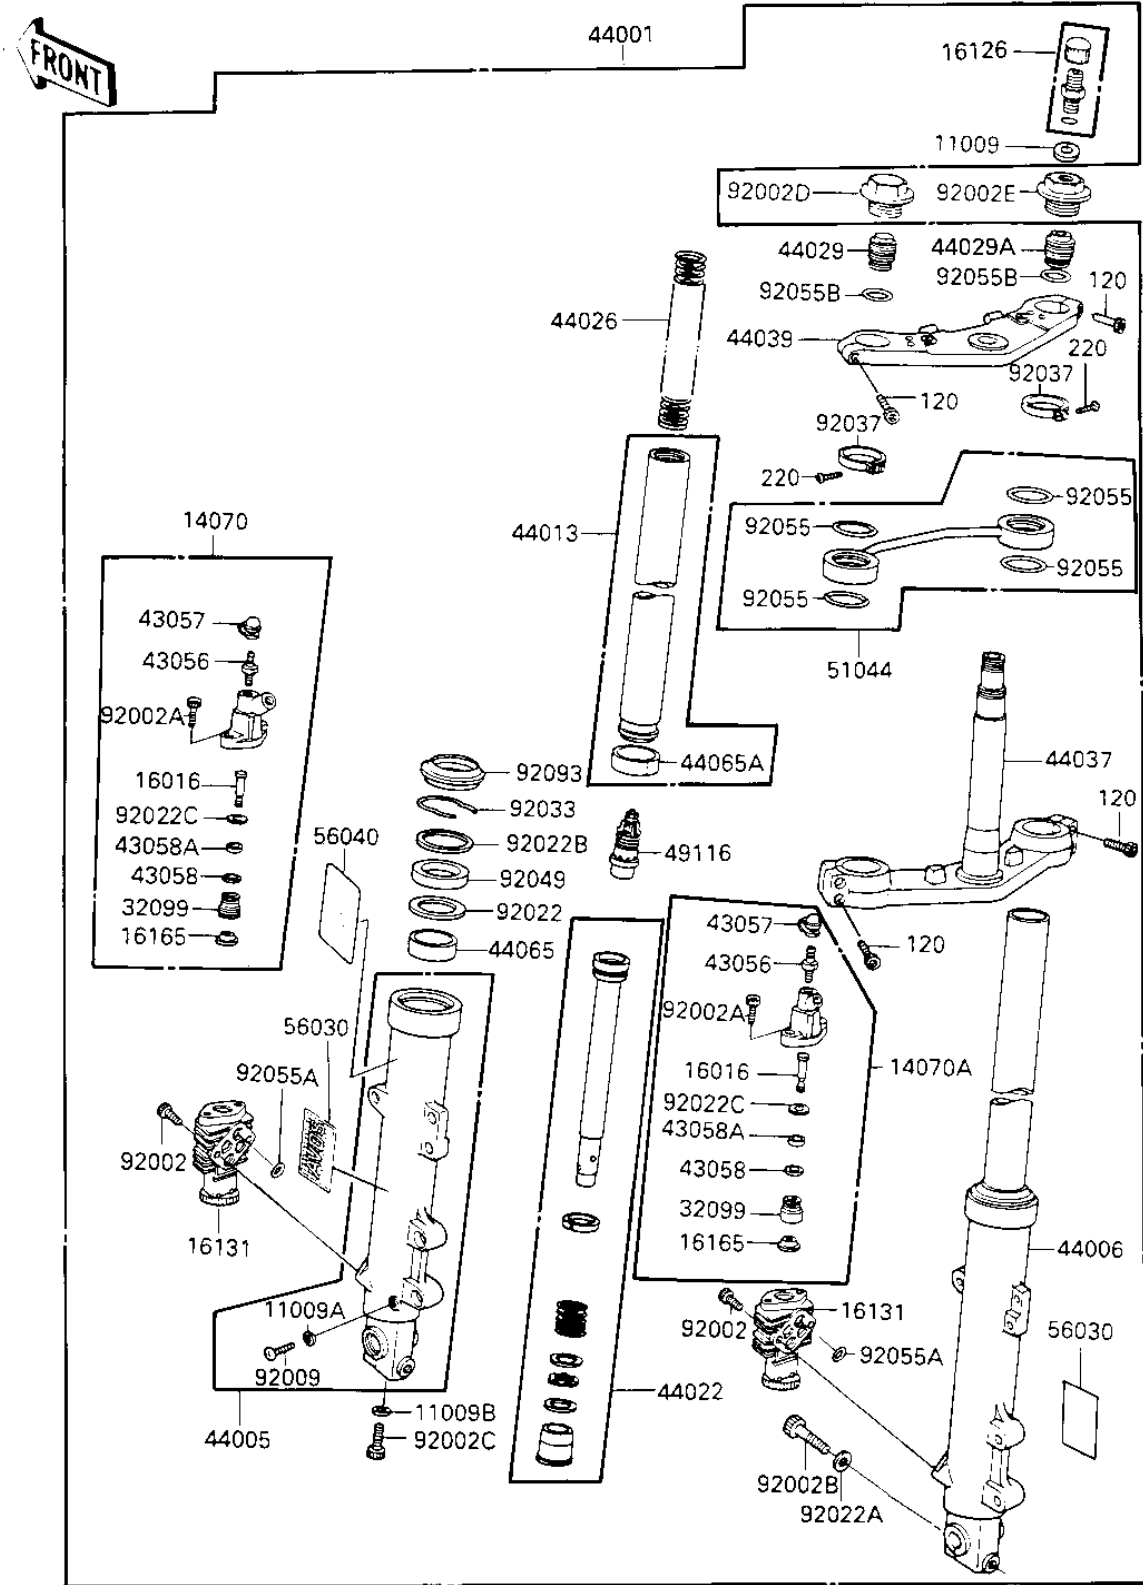

1986 Ninja® PARTS DIAGRAM

FRONT FORK

F2340-0242