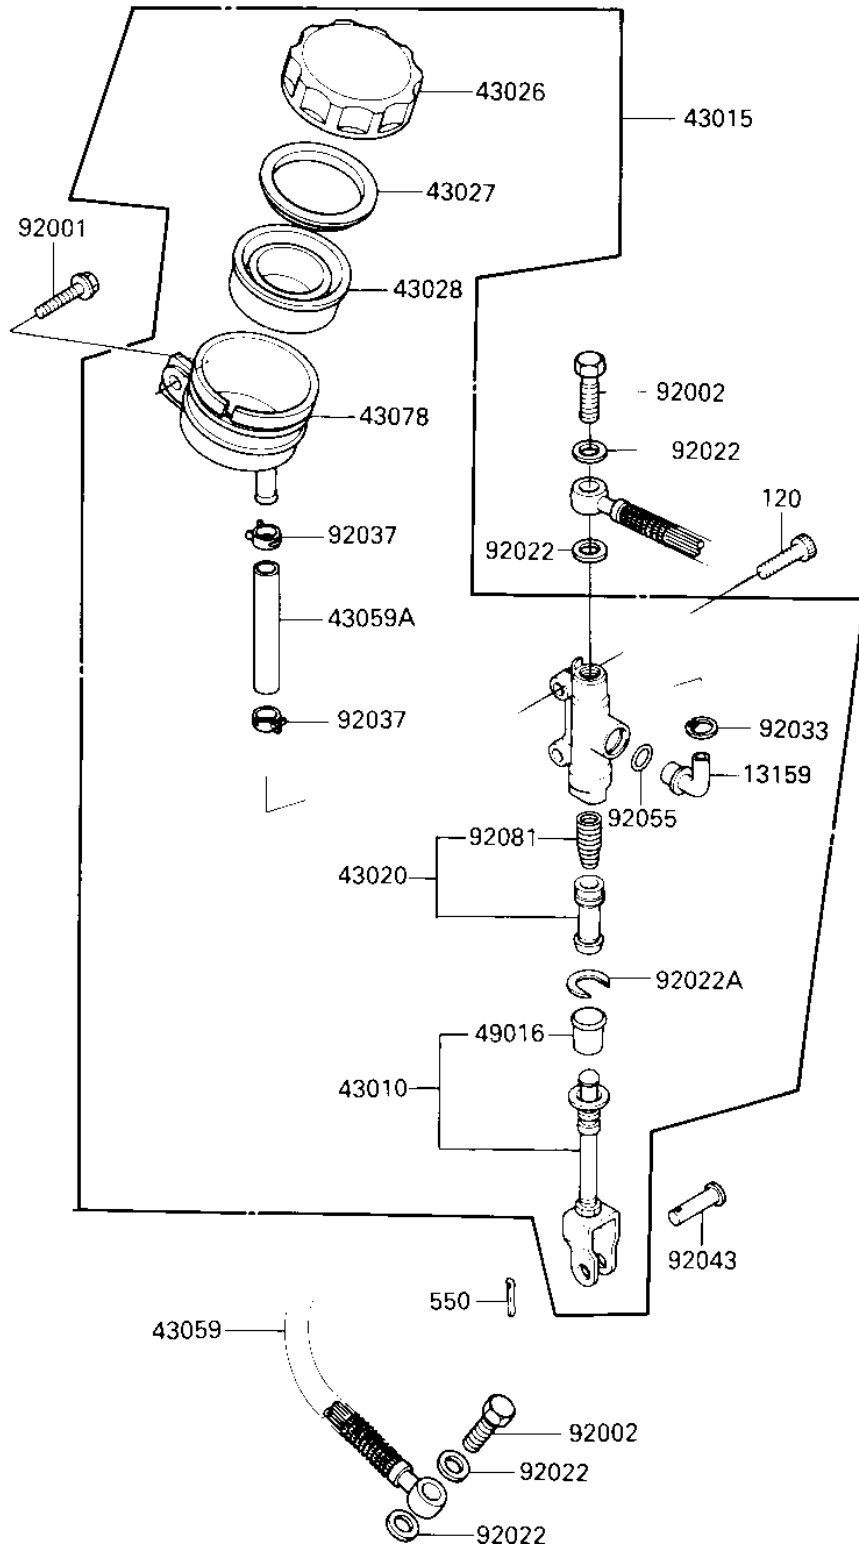

1986 Ninja® PARTS DIAGRAM

REAR MASTER CYLINDER

FIGURE 106

1986 Ninja® PARTS LIST

REAR MASTER CYLINDER

ITEM NAME	PART NUMBER	QUANTITY
CONNECTOR,RR MASTER C (Ref # 13159)	13159-1052	1
ROD-ASSY-BRAKE (Ref # 43010)	43010-1053	1
CYLINDER-ASSY-MASTER, (Ref # 43015)	43015-1261	1
PISTON-COMP-BRAKE (Ref # 43020)	43020-1057	1
CAP-BRAKE (Ref # 43026)	43026-1051	1
PLATE-DIAPHRAGM (Ref # 43027)	43027-1051	1
DIAPHRAGM (Ref # 43028)	43028-1057	1
HOSE-BRAKE,RR,L=480 (Ref # 43059)	43059-1261	1
HOSE-BRAKE (Ref # 43059A)	43059-1283	1
RESERVOIR (Ref # 43078)	43078-1054	1
COVER-SEAL (Ref # 49016)	49016-1103	1
BOLT,6X20 (Ref # 92001)	92001-1460	1
BOLT,OIL,L=23 (Ref # 92002)	92002-1888	2
WASHER-OIL BOLT (Ref # 92022)	43067-001	4
WASHER (Ref # 92022A)	92022-1601	1
RING-SNAP,20.5MM (Ref # 92033)	92033-1186	1
CLAMP (Ref # 92037)	92037-1547	2
PIN (Ref # 92043)	92043-1013	1
RING-O (Ref # 92055)	92055-1251	1
SPRING (Ref # 92081)	92081-1737	1
BOLT (Ref # 120)	120P0835	2
PIN COTTER 2.0X15 (Ref # 550)	550D2015	1