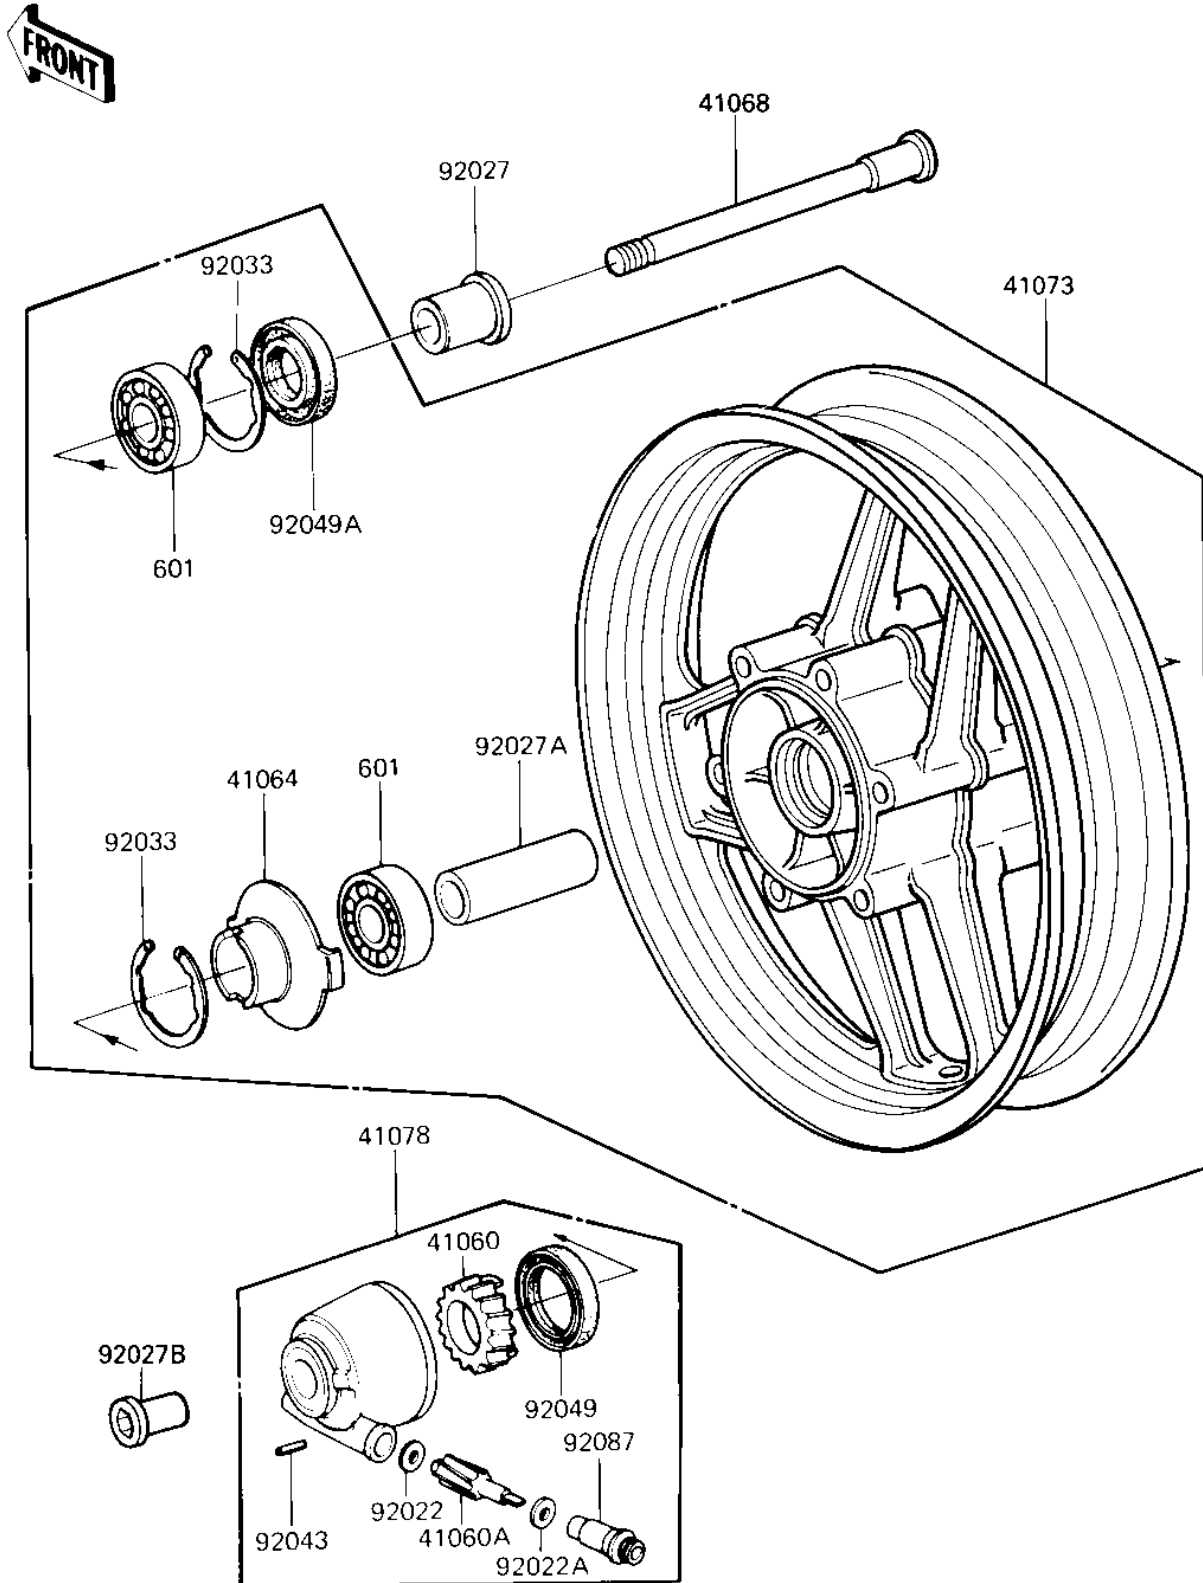

1986 Ninja® PARTS DIAGRAM

FRONT WHEEL/HUB

F2230-0117

1986 Ninja® PARTS LIST

FRONT WHEEL/HUB

ITEM NAME	PART NUMBER	QUANTITY
GEAR-METER SCREW,24T (Ref # 41060)	41060-1025	1
GEAR-METER SCREW,9T (Ref # 41060A)	41060-1035	1
RECEIVER,SPEEDOMETER (Ref # 41064)	41064-1006	1
AXLE,FR (Ref # 41068)	41068-1164	1
WHEEL-ASSY,FR,M.GRAY (Ref # 41073)	41073-1299-J9	1
CASE-ASSY-METER GEAR (Ref # 41078)	41078-1057	1
WASHER THRST SPD PINI (Ref # 92022)	41063-001	1
WASHER THRST SPD PINI (Ref # 92022A)	41063-001	1
COLLAR,FR AXLE L=30MM (Ref # 92027)	92027-1225	1
COLLAR,L=70 (Ref # 92027A)	92027-1725	1
COLLAR,&NUT,FR AXLE,L (Ref # 92027B)	92027-1726	1
CIRCLIP,42MM (Ref # 92033)	92033-1041	2
PIN,SPRING (Ref # 92043)	41082-001	1
OIL SEAL,BJN30427-C3 (Ref # 92049)	92049-1057	1
OIL SEAL,AG1144AO (Ref # 92049A)	92049-1058	1
BUSHING,METER GEAR (Ref # 92087)	92087-1002	1
UNAVAILABLE IN PRICE BOOK (Ref # 601)	601B63020	2