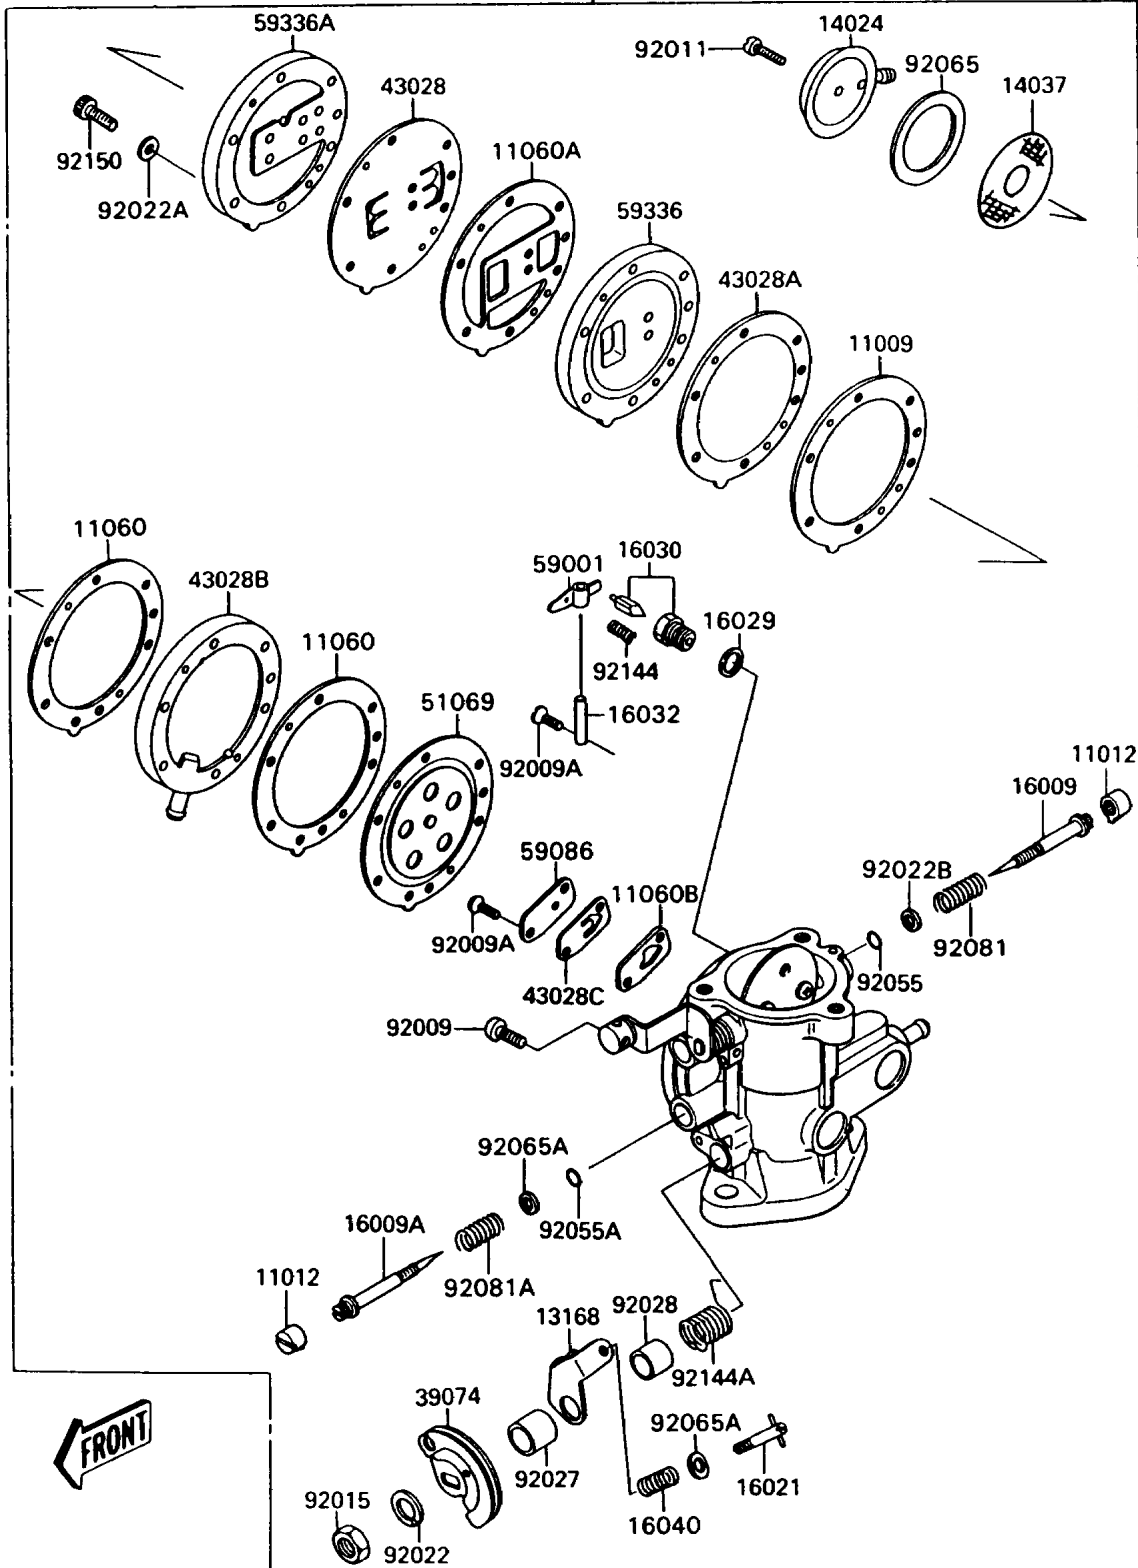

# 1989 300 SX PARTS LIST

Carburetor(JS300-A3/A4/A5)

ITEM NAME	PART NUMBER	QUANTITY
GASKET (Ref # 11009)	11009-3036	1
CAP,JET NEEDLE (Ref # 11012)	11012-3739	2
GASKET (Ref # 11060)	11060-3704	2
GASKET (Ref # 11060A)	11060-3705	1
GASKET (Ref # 11060B)	11060-3706	1
LEVER,THROTTLE SHAFT (Ref # 13168)	13168-3706	1
COVER,CARBURETOR (Ref # 14024)	14024-3721	1
SCREEN,CARBURETOR (Ref # 14037)	14037-504	1
CARBURETOR-ASSY (Ref # 15001)	15001-3755	1
NEEDLE-JET (Ref # 16009)	16009-3708	1
NEEDLE-JET,HIGH SPEED (Ref # 16009A)	16009-3709	1
SCREW-THROTTLE STOP (Ref # 16021)	16021-3703	1
GASKET,FLOAT VALVE SEAT (Ref # 16029)	16029-004	1
VALVE-FLOAT,#1.8 (Ref # 16030)	16030-3702	1
PIN,FLOAT (Ref # 16032)	16032-006	1
SPRING,THROTTLE CABLE BRACKET (Ref # 16040)	16040-022	1
LEVER-ASSY-THROTTLE,THROTTLE (Ref # 39074)	39074-3704	1
DIAPHRAGM,PUMP,CARBURETOR (Ref # 43028)	43028-3001	1
DIAPHRAGM,PUMP,CARBURETOR (Ref # 43028A)	43028-3002	1
DIAPHRAGM,PUMP (Ref # 43028B)	43028-3701	1
DIAPHRAGM,CHECK SHEET (Ref # 43028C)	43028-3705	1
DIAPHRAGM,MAIN,CARB (Ref # 51069)	51069-502	1
PLATE (Ref # 59001)	59001-506	1
BRACKET,CARBURETOR (Ref # 59086)	59086-541	1
CASE-PUMP (Ref # 59336)	59336-3002	1
CASE-PUMP (Ref # 59336A)	59336-3003	1
SCREW,CHOKE LEVER (Ref # 92009)	92009-3705	1
SCREW (Ref # 92009A)	92009-3714	3
SCREW,4X12 (Ref # 92011)	92011-510	1

# 1989 300 SX PARTS LIST

Carburetor(JS300-A3/A4/A5)

ITEM NAME	PART NUMBER	QUANTITY
NUT,THROTTLE LEVER (Ref # 92015)	92015-3717	1
WASHER,THROTTLE LEVER (Ref # 92022)	92022-3722	1
WASHER (Ref # 92022A)	92022-3758	6
WASHER (Ref # 92022B)	92022-537	1
COLLAR,THROTTLE SHAFT (Ref # 92027)	92027-3709	1
BUSHING,CARBURETOR (Ref # 92028)	92028-3730	1
RING-O (Ref # 92055)	92055-510	1
RING-O (Ref # 92055A)	92055-511	1
GASKET (Ref # 92065)	92065-526	1
GASKET (Ref # 92065A)	92065-528	2
SPRING (Ref # 92081)	92081-528	1
SPRING (Ref # 92081A)	92081-534	1
SPRING (Ref # 92144)	92144-3709	1
SPRING,THROTTLE SHAFT (Ref # 92144A)	92144-3715	1
BOLT (Ref # 92150)	92150-3757	6