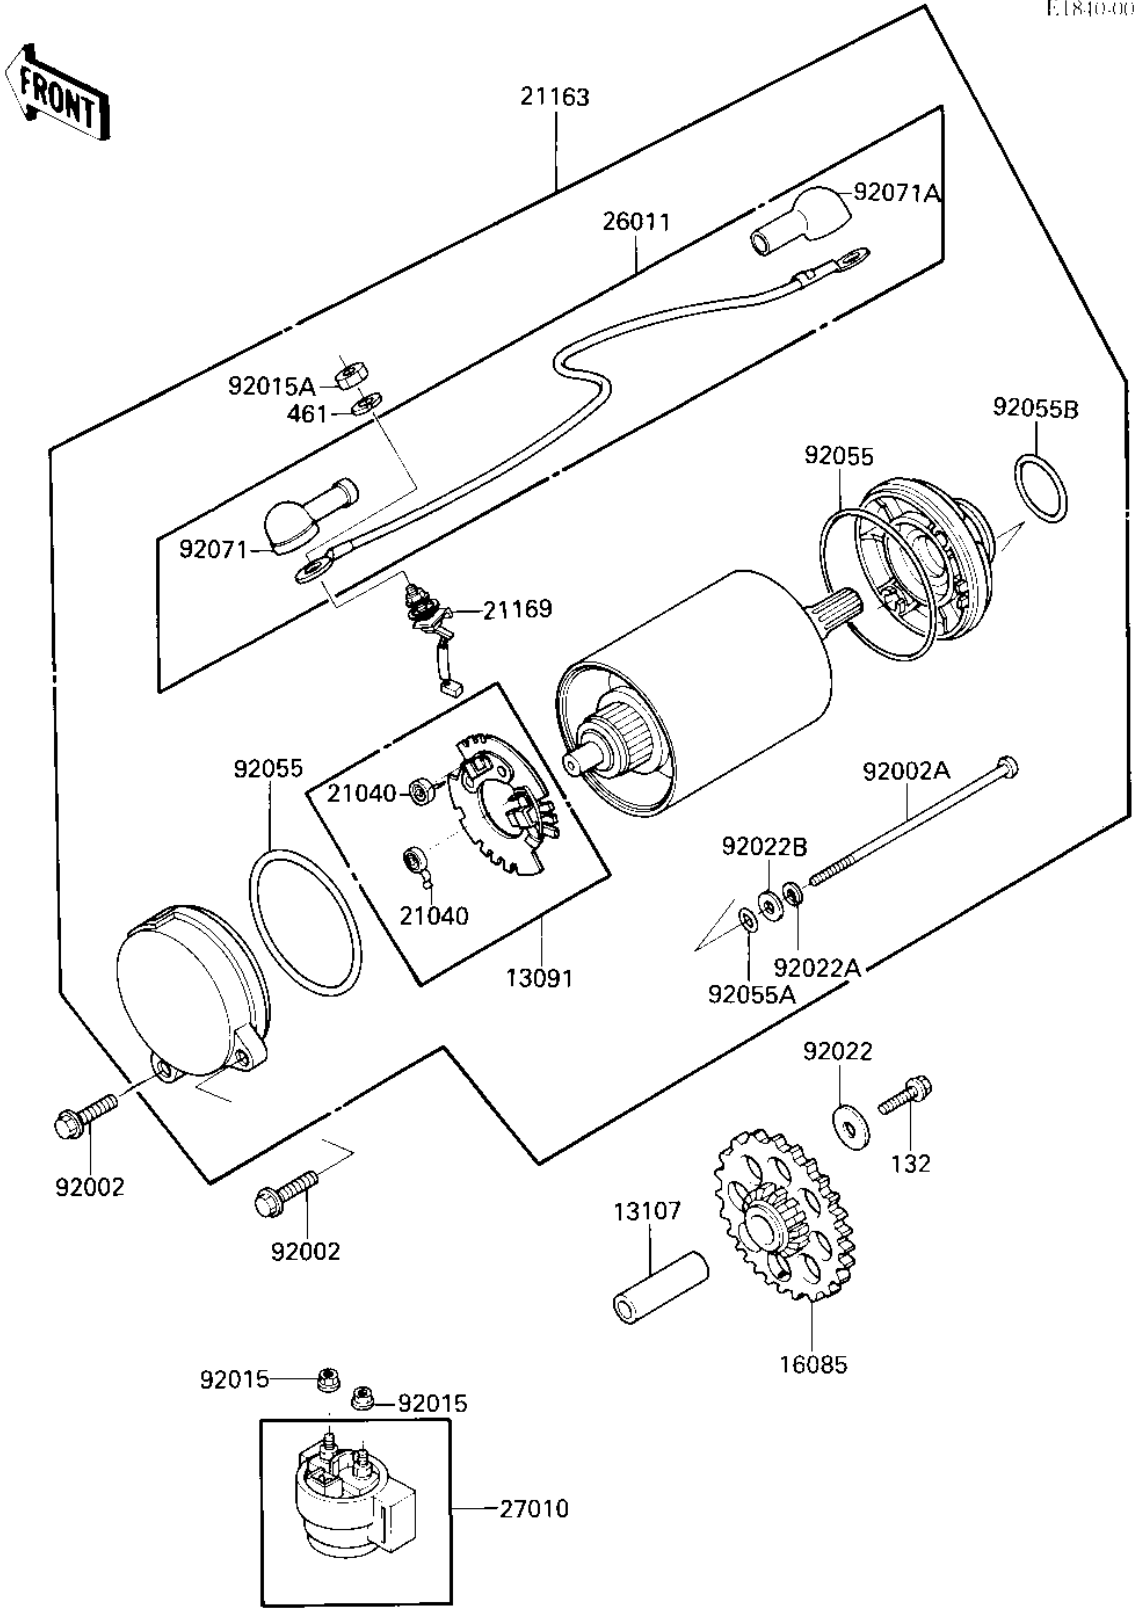

1986 Ninja® PARTS DIAGRAM

STARTER MOTOR

E1840-0066

1986 Ninja® PARTS LIST

STARTER MOTOR

| ITEM NAME | PART NUMBER | QUANTITY |
|-------------------------------------|-------------|----------|
| HOLDER,CARBON BRUSH (Ref # 13091) | 13091-1325 | 1 |
| SHAFT,IDLE GEAR (Ref # 13107) | 13107-1106 | 1 |
| GEAR,IDLE (Ref # 16085) | 16085-1119 | 1 |
| SPRING-BRUSH (Ref # 21040) | 21040-1051 | 2 |
| STARTER-ELECTRIC (Ref # 21163) | 21163-1060 | 1 |
| TERMINAL,STARTER (Ref # 21169) | 21169-1051 | 1 |
| WIRE-LEAD,STARTER MOT (Ref # 26011) | 26011-1286 | 1 |
| SWITCH,STARTER (Ref # 27010) | 27010-1314 | 1 |
| BOLT,6X20 (Ref # 92002) | 92001-1947 | 2 |
| BOLT (Ref # 92002A) | 92002-1377 | 2 |
| NUT-6MM (Ref # 92015) | 92015-1078 | 2 |
| NUT,6MM (Ref # 92015A) | 92015-1457 | 1 |
| WASHER,6X19.5X2 (Ref # 92022) | 92022-1517 | 1 |
| WASHER-SPRING (Ref # 92022A) | 92022-1622 | 2 |
| WASHER (Ref # 92022B) | 92022-1623 | 2 |
| RING-O,64MM (Ref # 92055) | 92055-1260 | 2 |
| O-RING (Ref # 92055A) | 92055-1261 | 2 |
| RING-O,24.4MM (Ref # 92055B) | 92055-1262 | 1 |
| GROMMET,STARTER TERMI (Ref # 92071) | 92071-1120 | 1 |
| GROMMET,TERMINAL (Ref # 92071A) | 92071-1121 | 1 |
| BOLT-FLANGED-SMALL (Ref # 132) | 132G0612 | 1 |
| WASHER SPRING 6MM (Ref # 461) | 461F0600 | 1 |