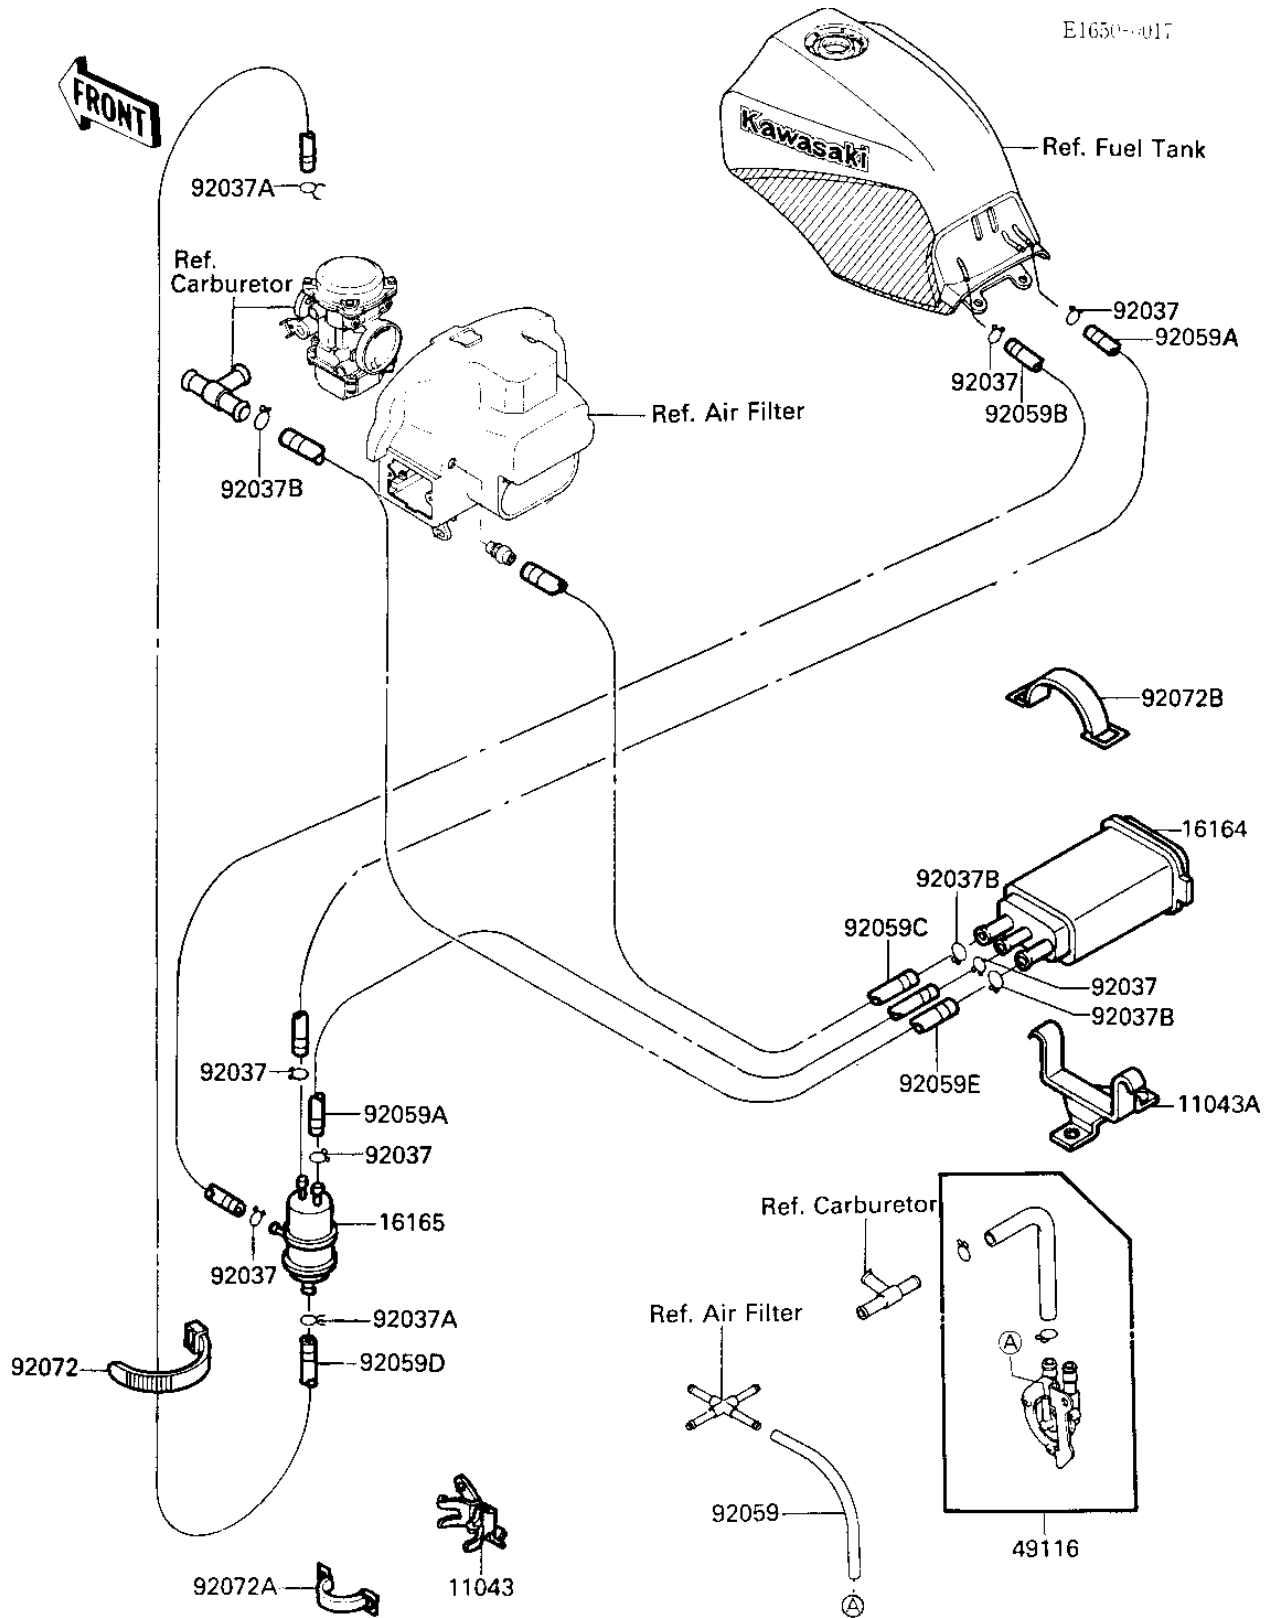

1986 Ninja® PARTS DIAGRAM

CANISTER

1986 Ninja® PARTS LIST

CANISTER

ITEM NAME	PART NUMBER	QUANTITY
BRACKET,SEPARATOR (Ref # 11043)	11043-1653	1
BRACKET,CANISTER (Ref # 11043A)	11043-1831	1
CANISTER (Ref # 16164)	16164-1064	1
SEPARATOR (Ref # 16165)	16165-1001	1
VALVE-ASSY (Ref # 49116)	49116-1060	1
CLAMP FUEL PIPE (Ref # 92037)	92037-010	6
CLAMP-PIPE (Ref # 92037A)	92037-072	2
CLAMP-HOSE (Ref # 92037B)	92037-1104	6
TUBE,VACUUM,LONG (Ref # 92059)	92059-1162	1
TUBE,5X8X580 (Ref # 92059A)	92059-1468	2
TUBE,5X8X340 (Ref # 92059B)	92059-1469	1
TUBE,7X12X800 (Ref # 92059C)	92059-1478	1
TUBE, 4X9X880, WHITE (Ref # 92059D)	92059-1488	1
TUBE,7X12X890,YELLOW (Ref # 92059E)	92059-1649	1
BAND,MIDDLE (Ref # 92072)	92072-031	1
BAND,TOOL (Ref # 92072A)	92072-066	1
BAND,BATTERY (Ref # 92072B)	92072-071	1