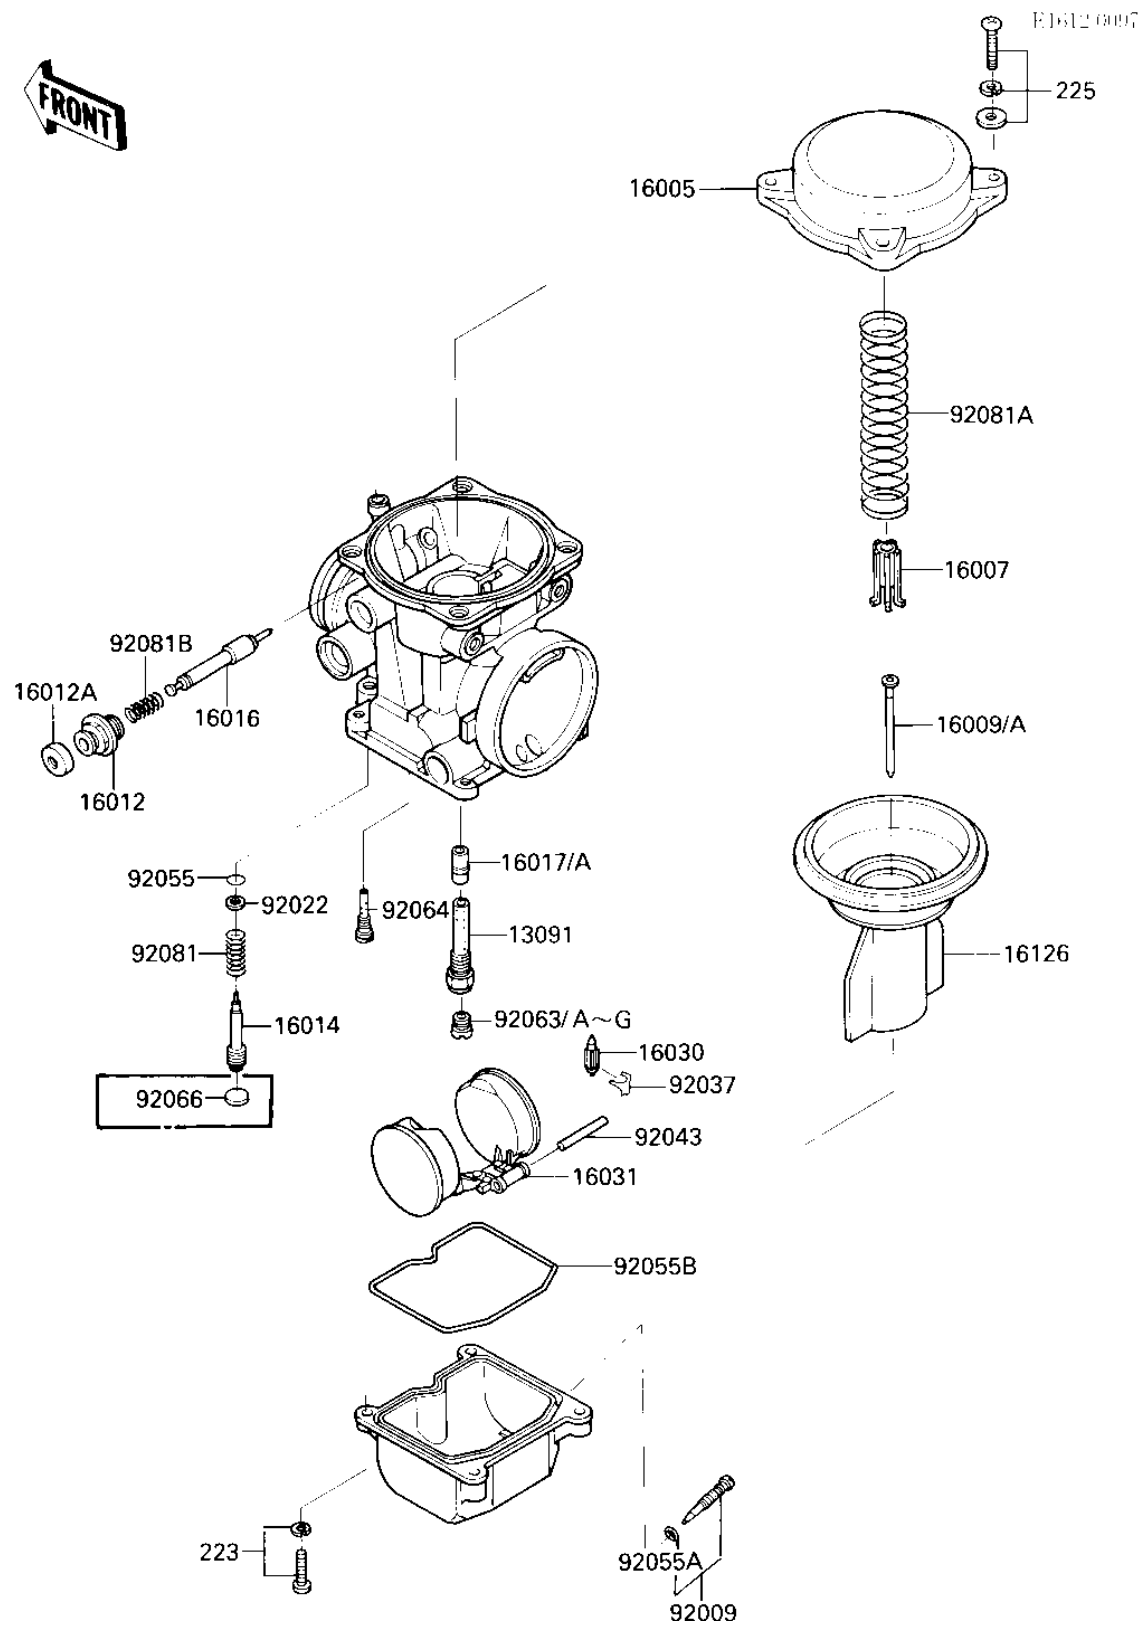

1986 Ninja® PARTS DIAGRAM

CARBURETOR PARTS

1986 Ninja® PARTS LIST

CARBURETOR PARTS

ITEM NAME	PART NUMBER	QUANTITY
HOLDER,NEEDLE JET (Ref # 13091)	13091-1347	4
TOP-CHAMBER,MIXING (Ref # 16005)	16005-1054	4
SEAT-SPRING,THROTTLE (Ref # 16007)	16007-1117	4
NEEDLE-JET,N27A (Ref # 16009)	16009-1242	4
NEEDLE-JET,N278 (Canada) (Ref # 16009A)	16009-1243	4
CAP-STARTER PLUNGER (Ref # 16012)	16012-1051	4
CAP-STARTER PLUNGER (Ref # 16012A)	16012-1052	4
SCREW-PILOT AIR (Ref # 16014)	16014-1054	4
PLUNGER,STARTER (Ref # 16016)	16016-1061	4
JET-NEEDLE (Ref # 16017)	16017-1265	4
JET-NEEDLE (Canada) (Ref # 16017A)	16017-1266	4
FLOAT VALVE (Ref # 16030)	16030-1007	4
FLOAT (Ref # 16031)	16031-1056	4
VALVE,VACUUM (Ref # 16126)	16126-1163	4
SCREW,CUNTERS NK,4X35 (Ref # 92009)	92009-1093	4
WASHER,PLAIN (Ref # 92022)	92022-1003	4
CLIP,FLOAT VALVE (Ref # 92037)	16044-007	4
PIN,FLOAT (Ref # 92043)	92043-1148	4
O RING,PILOT ADJ (Ref # 92055)	92055-1002	4
"O" RING,DRAIN SCREW (Ref # 92055A)	92055-1053	4
RING-O,FLOAT CHAMBER (Ref # 92055B)	92055-1222	4
MAIN JET,#140 (Ref # 92063)	92063-1013	4
MAIN JET,#135 (Ref # 92063A)	92063-1014	4
MAIN JET,#135 (Ref # 92063B)	92063-1014	4
MAIN JET,#138 (Ref # 92063C)	92063-1015	4
MAIN JET,2ND,#128 (Ref # 92063D)	92063-1074	4
MAIN JET,2ND,#130 (Ref # 92063E)	92063-1075	4
JET-MAIN,#132 (Ref # 92063F)	92063-1076	4
JET-MAIN,#132 (Ref # 92063G)	92063-1076	4

1986 Ninja® PARTS LIST

CARBURETOR PARTS

ITEM NAME	PART NUMBER	QUANTITY
JET-PILOT,#35 (Ref # 92064)	92064-1101	4
PLUG,PILOT SCREW (Ref # 92066)	92066-1051	4
SPRING,PIROT ADJ SCRW (Ref # 92081)	92081-1002	4
SPRING,VACUUM VALVE (Ref # 92081A)	92081-1760	4
SPRING,STARTER PLUNGE (Ref # 92081B)	92081-1761	4
SCREW-PAN-WS-CROS (Ref # 223)	223C0416	16
SCREW-PAN-WSP-CROS (Ref # 225)	225C0418	15