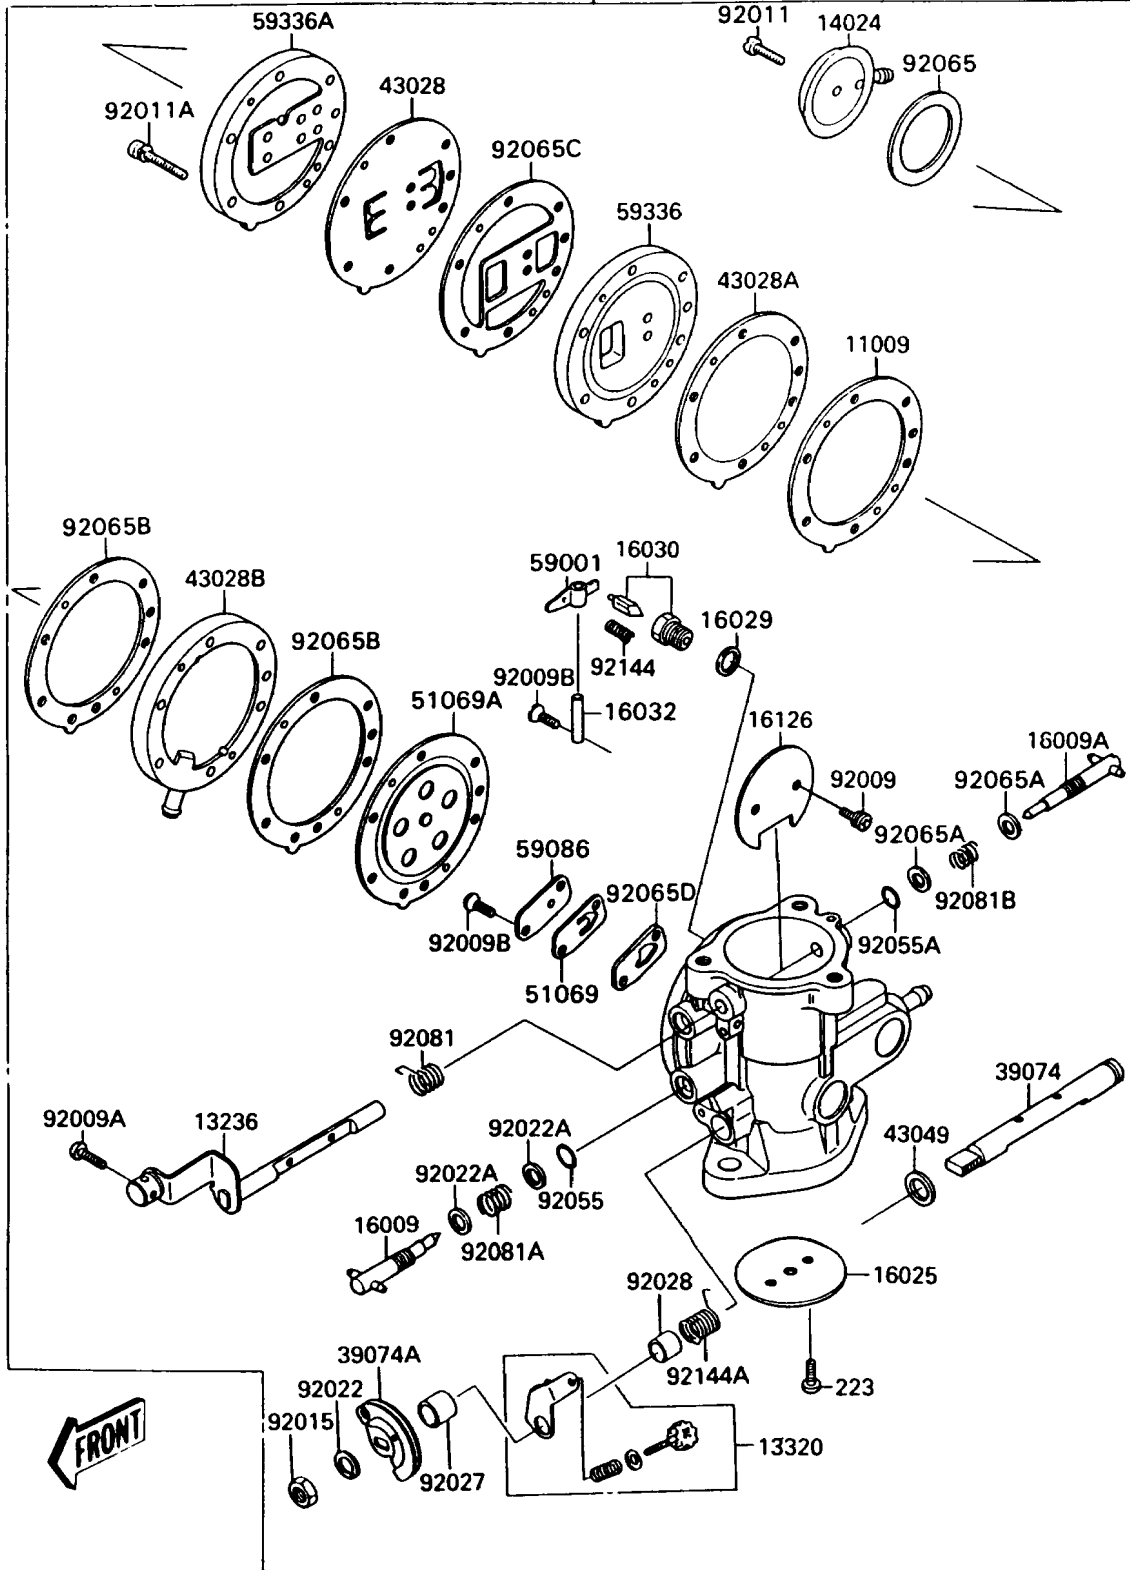

# 1988 300 SX PARTS DIAGRAM

Carburetor(&NAMI.JS300AE022805)

15001

E1611-0236

# 1988 300 SX PARTS LIST

Carburetor(&NAMI.JS300AE022805)

ITEM NAME	PART NUMBER	QUANTITY
GASKET (Ref # 11009)	11009-3036	1
LEVER-COMP,CHOKE (Ref # 13236)	13236-3701	1
LEVER-ASSY,THROTTLE (Ref # 13320)	13320-3701	1
COVER,CARBURETOR (Ref # 14024)	14024-3721	1
CARBURETOR-ASSY (Ref # 15001)	15001-3716	1
NEEDLE-JET,PILOT SCREW (Ref # 16009)	16009-2092	1
NEEDLE-JET,HIGH SPEED (Ref # 16009A)	16009-3002	1
VALVE-THROTTLE,#140 (Ref # 16025)	16025-3702	1
GASKET,FLOAT VALVE SEAT (Ref # 16029)	16029-004	1
VALVE-FLOAT,#1.8 (Ref # 16030)	16030-3702	1
PIN,FLOAT (Ref # 16032)	16032-006	1
VALVE,CHOKE (Ref # 16126)	16126-3701	1
LEVER-ASSY-THROTTLE,SHAFT (Ref # 39074)	39074-3703	1
LEVER-ASSY-THROTTLE,THROTTLE (Ref # 39074A)	39074-3704	1
DIAPHRAGM,PUMP,CARBURETOR (Ref # 43028)	43028-3001	1
DIAPHRAGM,PUMP,CARBURETOR (Ref # 43028A)	43028-3002	1
DIAPHRAGM,PUMP (Ref # 43028B)	43028-3701	1
PACKING (Ref # 43049)	43049-3702	1
DIAPHRAGM,CHECK SHEET (Ref # 51069)	51069-501	1
DIAPHRAGM,MAIN,CARB (Ref # 51069A)	51069-502	1
PLATE (Ref # 59001)	59001-506	1
BRACKET,CARBURETOR (Ref # 59086)	59086-541	1
CASE-PUMP (Ref # 59336)	59336-3002	1
CASE-PUMP (Ref # 59336A)	59336-3003	1
SCREW,CHOKE VALVE (Ref # 92009)	92009-3704	2
SCREW,CHOKE LEVER (Ref # 92009A)	92009-3705	1
SCREW (Ref # 92009B)	92009-3714	3
SCREW,4X12 (Ref # 92011)	92011-510	1
SCREW,4X30 (Ref # 92011A)	92011-515	6