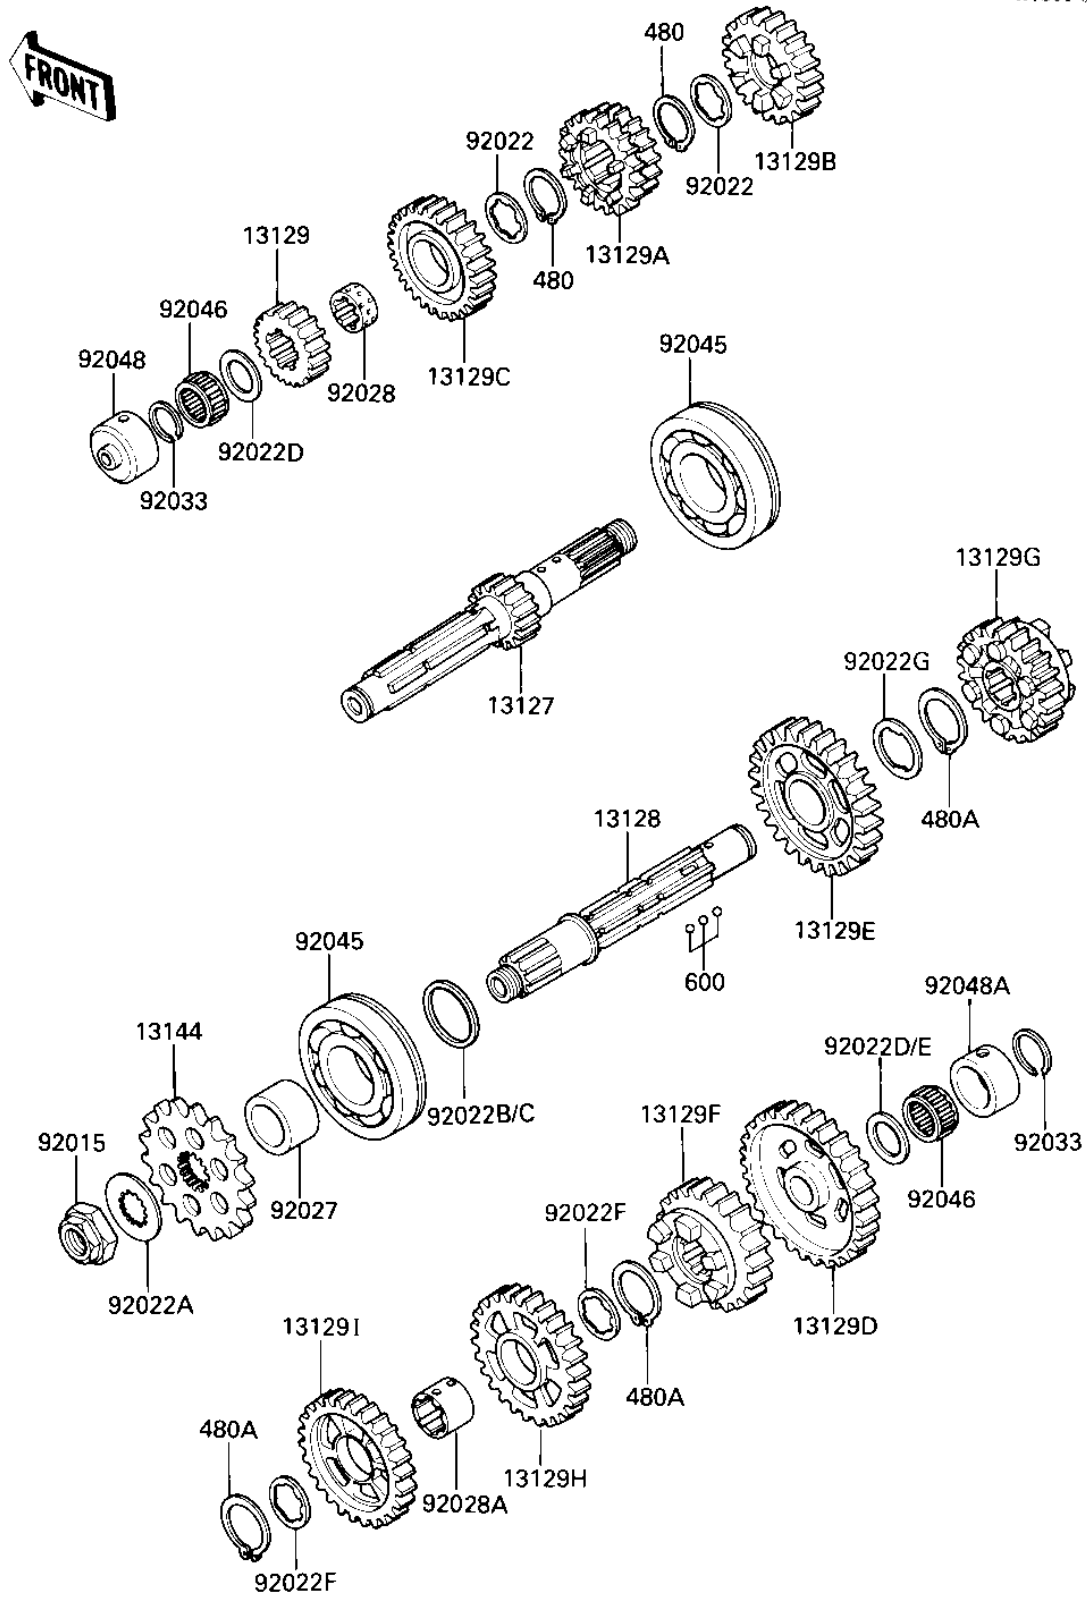

1986 Ninja® PARTS DIAGRAM

TRANSMISSION (E/NO.043004 -)

E1361-0142

1986 Ninja® PARTS LIST

TRANSMISSION (E/NO.043004 -)

ITEM NAME	PART NUMBER	QUANTITY
SHAFT-TRANSMISSION IN (Ref # 13127)	13127-1108	1
SHAFT-TRANSMISSION (Ref # 13128)	13128-1113	1
GEAR,INPUT 2ND,19T (Ref # 13129)	13129-1530	1
GEAR,INPUT 3RD&4TH,22 (Ref # 13129A)	13129-1531	1
GEAR,INPUT 5TH,26T (Ref # 13129B)	13129-1532	1
GEAR,INPUT TOP,28T (Ref # 13129C)	13129-1533	1
GEAR,OUTPUT LOW,42T (Ref # 13129D)	13129-1534	1
GEAR,OUTPUT 2ND,38T (Ref # 13129E)	13129-1535	1
GEAR,OUTPUT 5TH,30T (Ref # 13129F)	13129-1538	1
GEAR,OUTPUT TOP,29T (Ref # 13129G)	13129-1539	1
GEAR,OUTPUT 3RD,35T (Ref # 13129H)	13129-1773	1
GEAR,OUTPUT 4TH,32T (Ref # 13129I)	13129-1774	1
SPROCKET-OUTPUT,17T (Ref # 13144)	13144-1106	1
NUT,20MM (Ref # 92015)	92015-1210	1
WASHER,LOCK (O.D=35) (Ref # 92022)	92022-1077	2
WASHER (Ref # 92022A)	92200-1060	1
WASHER,28.3X34X0.5 (Ref # 92022B)	92022-1572	AR
WASHER,28.3X34X0.3 (Ref # 92022C)	92022-1626	AR
WASHER,PLAIN,22MM (Ref # 92022D)	92022-212	2
WASHER,PLAIN,22MM (Ref # 92022E)	92022-213	AR
WASHER THRUST,28MM (Ref # 92022F)	92024-043	2
WASHER,LOCK (Ref # 92022G)	92024-069	1
COLLAR (Ref # 92027)	92143-1431	1
BUSHING,TOP GEAR (Ref # 92028)	92028-1124	1
BUSHING,OUTPUT 3RD&4T (Ref # 92028A)	92028-1363	1
CIRCLIP,25MM (Ref # 92033)	92033-025	2
BEARING-BALL (Ref # 92045)	92045-1186	2
BEARING,PK223013.8 (Ref # 92046)	92046-031	2
RACE,INPUT SHAFT (Ref # 92048)	92048-1052	1

1986 Ninja® PARTS LIST

TRANSMISSION (E/NO.043004 -)

ITEM NAME	PART NUMBER	QUANTITY
RACE,30X38X15 (Ref # 92048A)	92048-1053	1
CIRCLIP 28MM (Ref # 480)	480J2800	2
CIRCLIP (Ref # 480A)	480J2900	3
BALL STEEL 5/32' (Ref # 600)	600A0500	3