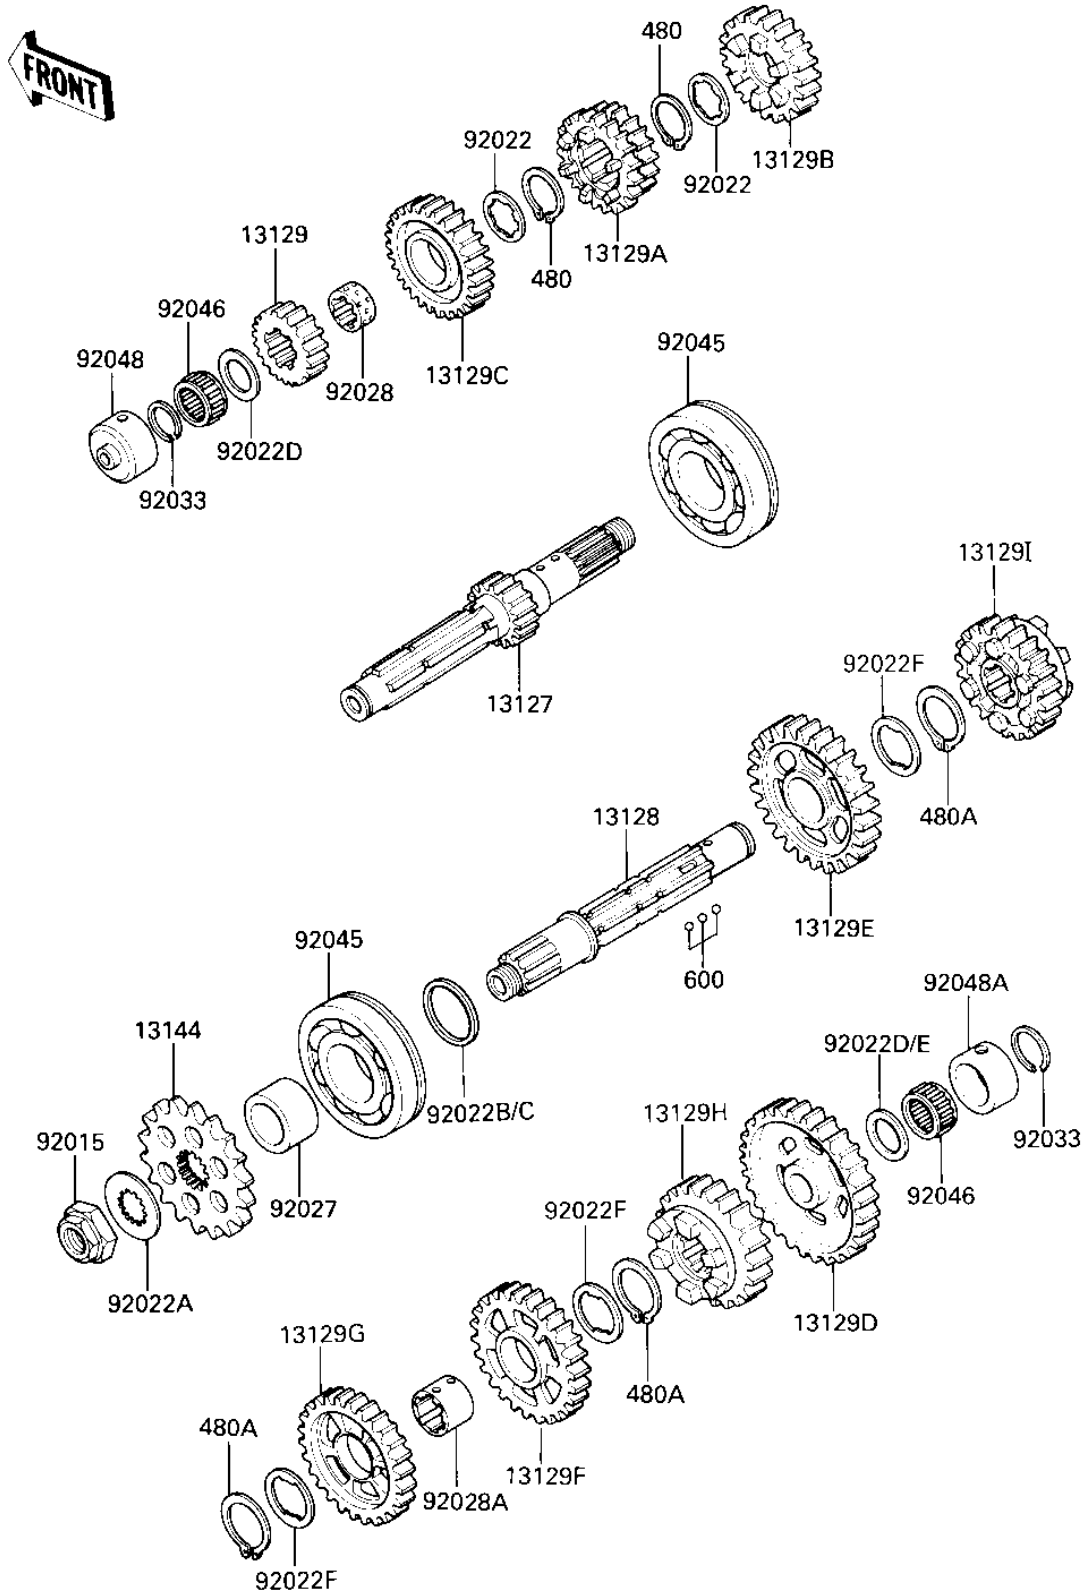

1986 Ninja® PARTS DIAGRAM

TRANSMISSION (E/NO.040001 - 043003)

E1361 012

1986 Ninja® PARTS LIST

TRANSMISSION (E/NO.040001 - 043003)

ITEM NAME	PART NUMBER	QUANTITY
SHAFT-TRANSMISSION IN (Ref # 13127)	13127-1108	1
SHAFT-TRANSMISSION (Ref # 13128)	13128-1113	1
GEAR,INPUT 2ND,19T (Ref # 13129)	13129-1530	1
GEAR,INPUT 3RD&4TH,22 (Ref # 13129A)	13129-1531	1
GEAR,INPUT 5TH,26T (Ref # 13129B)	13129-1532	1
GEAR,INPUT TOP,28T (Ref # 13129C)	13129-1533	1
GEAR,OUTPUT LOW,42T (Ref # 13129D)	13129-1534	1
GEAR,OUTPUT 2ND,38T (Ref # 13129E)	13129-1535	1
GEAR,OUTPUT 3RD,35T (Ref # 13129F)	13129-1536	1
GEAR,OUTPUT 4TH,32T (Ref # 13129G)	13129-1537	1
GEAR,OUTPUT 5TH,30T (Ref # 13129H)	13129-1538	1
GEAR,OUTPUT TOP,29T (Ref # 13129I)	13129-1539	1
SPROCKET-OUTPUT,17T (Ref # 13144)	13144-1106	1
NUT,20MM (Ref # 92015)	92015-1210	1
WASHER,LOCK (O.D=35) (Ref # 92022)	92022-1077	2
WASHER (Ref # 92022A)	92200-1060	1
WASHER,28.3X34X0.5 (Ref # 92022B)	92022-1572	AR
WASHER,28.3X34X0.3 (Ref # 92022C)	92022-1626	AR
WASHER,PLAIN,22MM (Ref # 92022D)	92022-212	2
WASHER,PLAIN,22MM (Ref # 92022E)	92022-213	AR
WASHER,LOCK (Ref # 92022F)	92024-069	3
COLLAR (Ref # 92027)	92143-1431	1
BUSHING,TOP GEAR (Ref # 92028)	92028-1124	1
BUSHING,OUTPUT GEAR (Ref # 92028A)	92028-1271	1
CIRCLIP,25MM (Ref # 92033)	92033-025	2
BEARING-BALL (Ref # 92045)	92045-1186	2
BEARING,PK223013.8 (Ref # 92046)	92046-031	2
RACE,INPUT SHAFT (Ref # 92048)	92048-1052	1
RACE,30X38X15 (Ref # 92048A)	92048-1053	1

1986 Ninja® PARTS LIST

TRANSMISSION (E/NO.040001 - 043003)

ITEM NAME	PART NUMBER	QUANTITY
CIRCLIP 28MM (Ref # 480)	480J2800	2
CIRCLIP (Ref # 480A)	480J2900	3
BALL STEEL 5/32' (Ref # 600)	600A0500	3