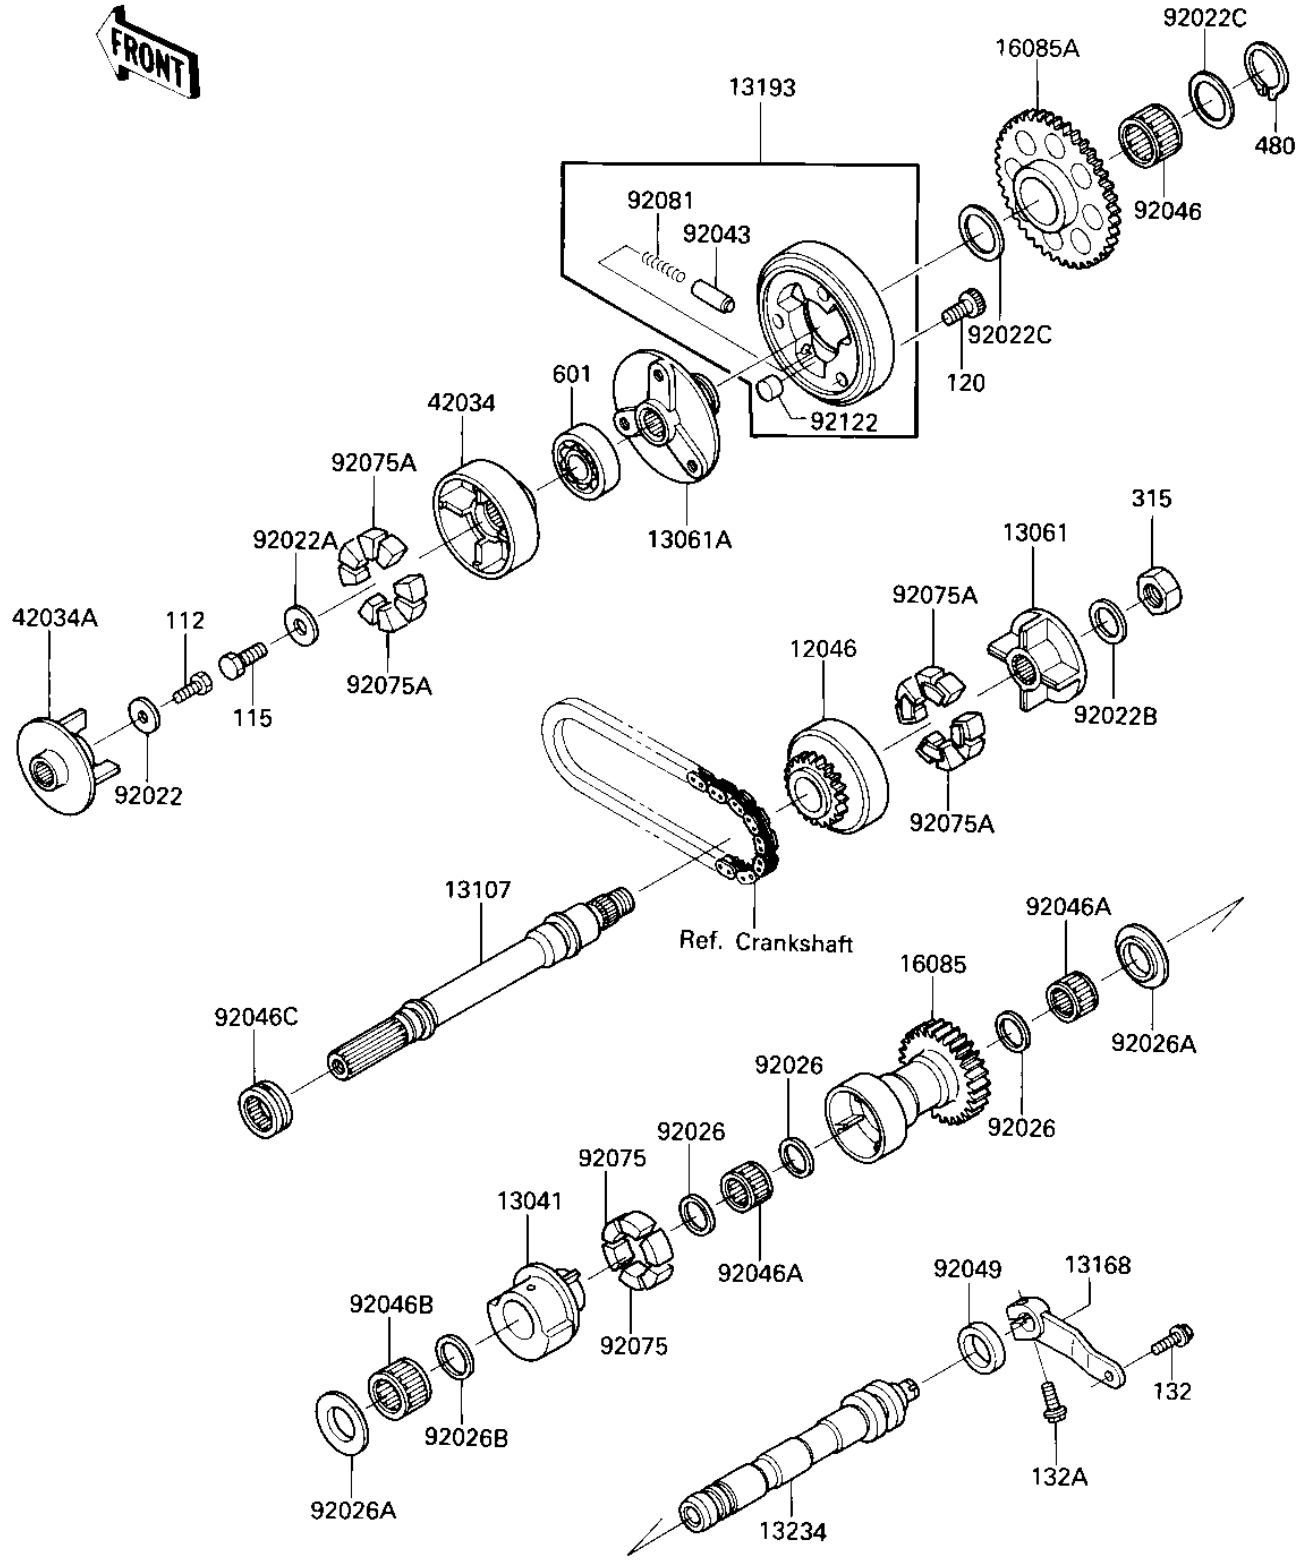

1986 Ninja® PARTS DIAGRAM

BALANCER/STARTER CLUTCH

E1323-0002

1986 Ninja® PARTS LIST

BALANCER/STARTER CLUTCH

ITEM NAME	PART NUMBER	QUANTITY
SPROCKET,GENERATOR (Ref # 12046)	12046-1068	1
BALANCER (Ref # 13041)	13041-1054	1
BOSS,SPROCKET (Ref # 13061)	13061-1111	1
BOSS,COUPLING (Ref # 13061A)	13061-1112	1
SHAFT (Ref # 13107)	13107-1108	1
LEVER (Ref # 13168)	13168-1236	1
CLUTCH-ASSY-ONEWAY (Ref # 13193)	13193-1052	1
SHAFT-COMP,BALANCER (Ref # 13234)	13234-1052	1
GEAR,BALANCER (Ref # 16085)	16085-1242	1
GEAR,ONEWAY CLUTCH (Ref # 16085A)	16085-1118	1
COUPLING (Ref # 42034)	42034-1055	1
COUPLING (Ref # 42034A)	42034-1056	1
WASHER,6X19.5X2 (Ref # 92022)	92022-1517	1
WASHER,8X22X3 (Ref # 92022A)	92022-1518	1
WASHER,16X26X2 (Ref # 92022B)	92022-1519	1
WASHER-THRUST (Ref # 92022C)	92022-225	2
SPACER,21.3X24.3X1.5 (Ref # 92026)	92026-1213	3
SPACER,BALANCER (Ref # 92026A)	92026-1214	2
SPACER,21.3X26X1 (Ref # 92026B)	92026-1223	1
PIN (Ref # 92043)	92043-087	3
BEARING,NEEDLE,K25302 (Ref # 92046)	92046-1022	1
BEARING-NEEDLE,K21X25 (Ref # 92046A)	92046-1105	2
BEARING-NEEDLE,K21X27 (Ref # 92046B)	92046-1108	1
BEARING-NEEDLE,RNA490 (Ref # 92046C)	92046-1109	1
SEAL-OIL,S192705 (Ref # 92049)	92049-1174	1
DAMPER,BALANCER (Ref # 92075)	92075-1590	6
DAMPER,COUPLING (Ref # 92075A)	92075-1790	8
SPRING (Ref # 92081)	92081-110	3
ROLLER (Ref # 92122)	92122-004	3

1986 Ninja® PARTS LIST

BALANCER/STARTER CLUTCH

ITEM NAME	PART NUMBER	QUANTITY
BOLT-UPSET,6X16 (Ref # 112)	112G0616	1
BOLT,8X20 (Ref # 115)	115G0820	1
BOLT,SOCKET,8X12 (Ref # 120)	120P0812	3
BOLT-FLANGED-SMALL (Ref # 132)	132J0616	1
BOLT-FLANGED-SMALL (Ref # 132A)	132J0620	1
NUT-HEX-FINE (Ref # 315)	315G1600	1
CIRCLIP,25M/M (Ref # 480)	480J2500	1
BEARING BALL #6203 (Ref # 601)	601A6203	1