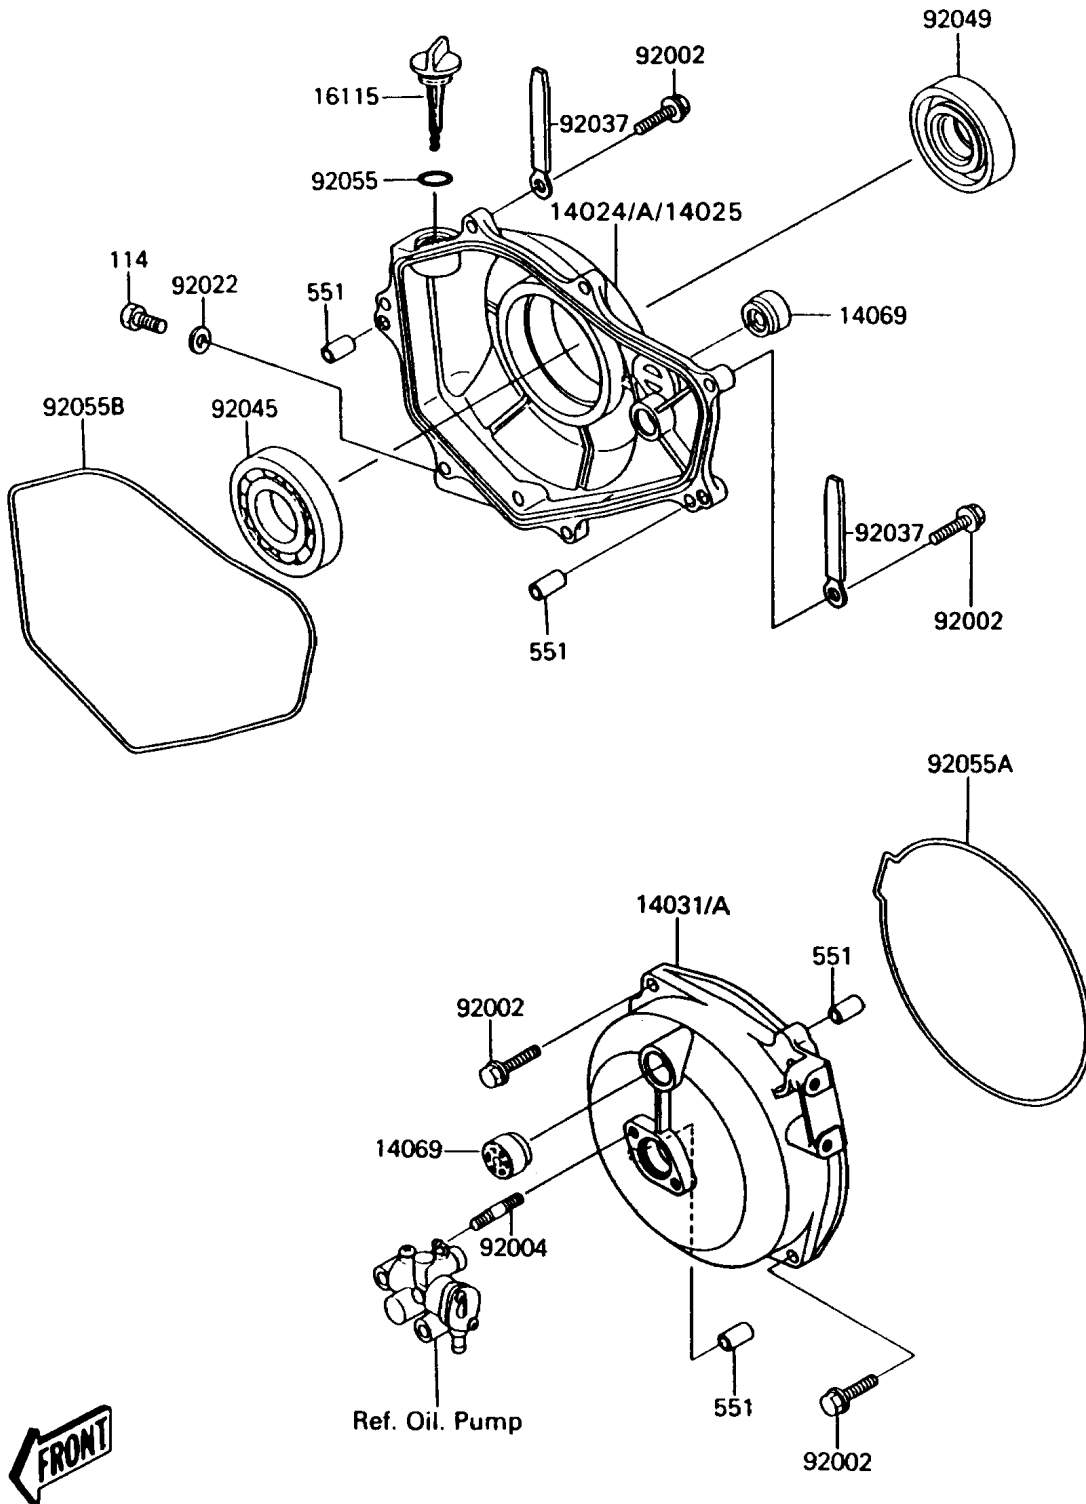

## 1991 300 SX PARTS DIAGRAM

Engine Cover(s)

( E1431 )

## 1991 300 SX PARTS LIST

Engine Cover(s)

ITEM NAME	PART NUMBER	QUANTITY
COVER,CLUTCH ONEWAY (Ref # 14024A)	14024-3812	1
COVER-GENERATOR (Ref # 14031A)	14031-3709	1
BREATHER (Ref # 14069)	14069-3702	1
CAP-OIL FILLER (Ref # 16115)	16115-3701	1
BOLT,6X25 (Ref # 92002)	92002-3714	1
STUD (Ref # 92004)	92004-3710	1
WASHER,8.2X16X1 (Ref # 92022)	92022-1086	1
CLAMP,L=100 (Ref # 92037)	92037-3736	1
BEARING-BALL,16005Z (Ref # 92045)	92045-1030	1
SEAL-OIL,DC254510 (Ref # 92049)	92049-3701	1
RING-O (Ref # 92055)	92055-012	1
RING-O,GENERATOR COVER (Ref # 92055A)	92055-3704	1
RING-O,ONEWAY COVER (Ref # 92055B)	92055-3705	1
BOLT-SMALL (Ref # 114)	114R0814	1
PIN-DOWEL (Ref # 551)	551R0812	1