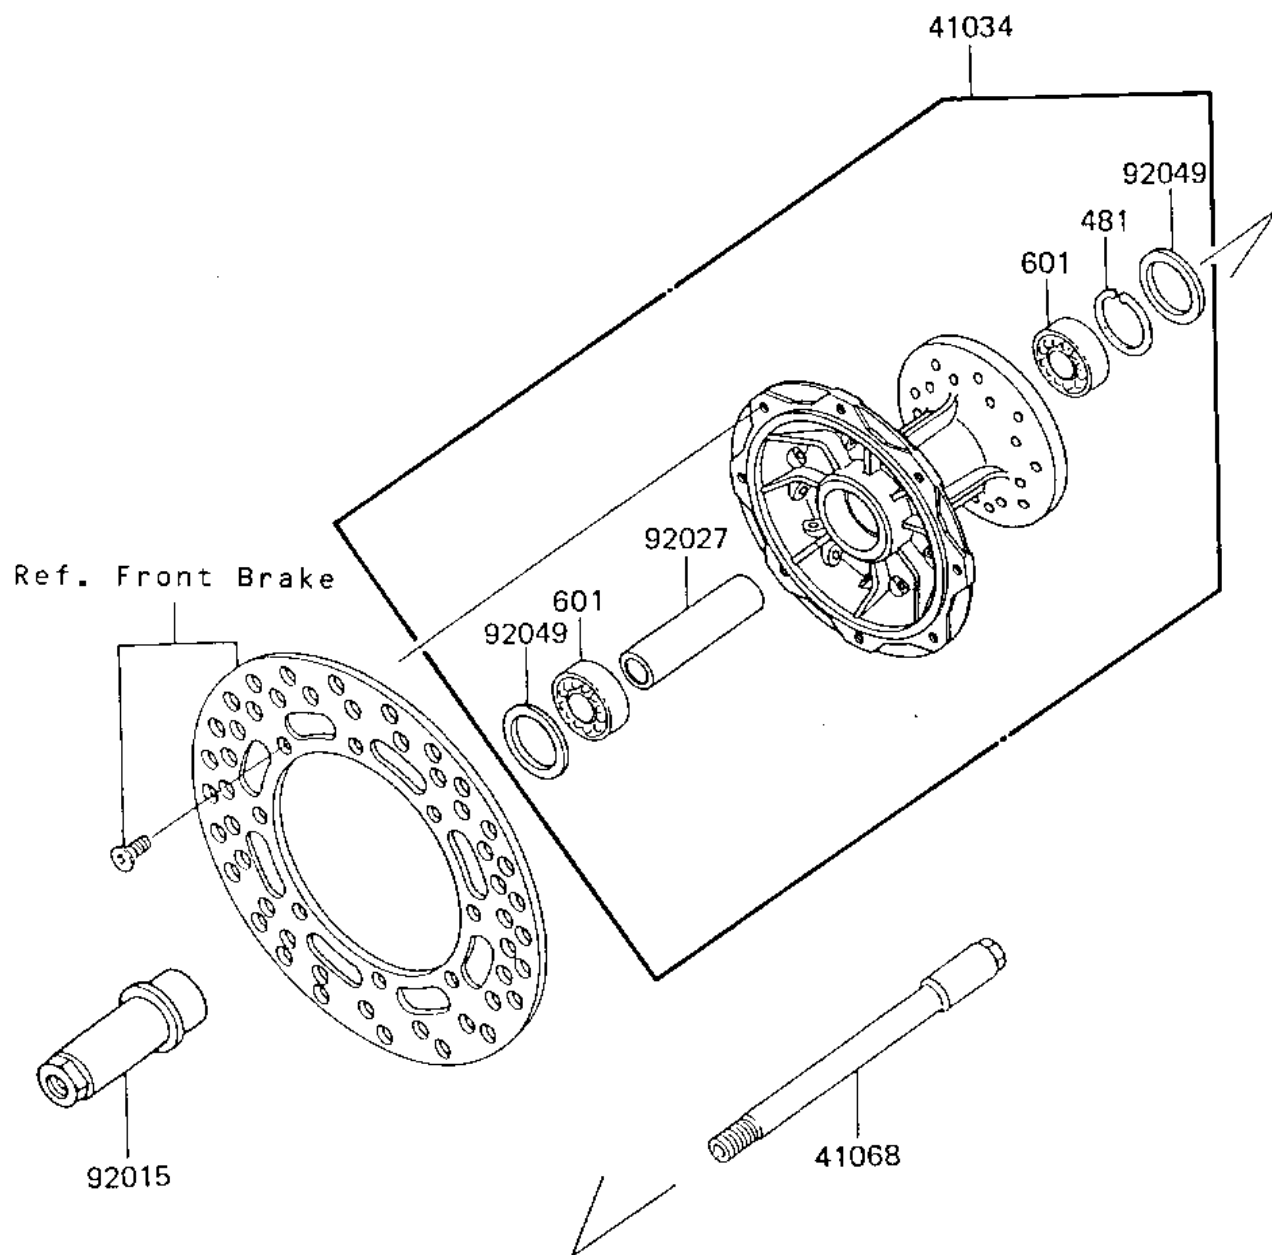

1986 KX500 PARTS DIAGRAM

FRONT HUB

F2230-0125

1986 KX500 PARTS LIST

FRONT HUB

ITEM NAME	PART NUMBER	QUANTITY
DRUM-ASSY,FR BRAKE (Ref # 41034)	41034-1115	1
AXLE,FR (Ref # 41068)	41068-1241	1
NUT,FR AXLE (Ref # 92015)	92015-1462	1
COLLAR,FR BRAKE DRUM, (Ref # 92027)	92027-1829	1
SEAL-OIL,BSNC2 22404 (Ref # 92049)	92049-1204	1
RING, SNAP,43.5M/M (Ref # 481)	92033-1040	1
BEARING BALL #6203LUC3/2A (Ref # 601)	601B6203U	1