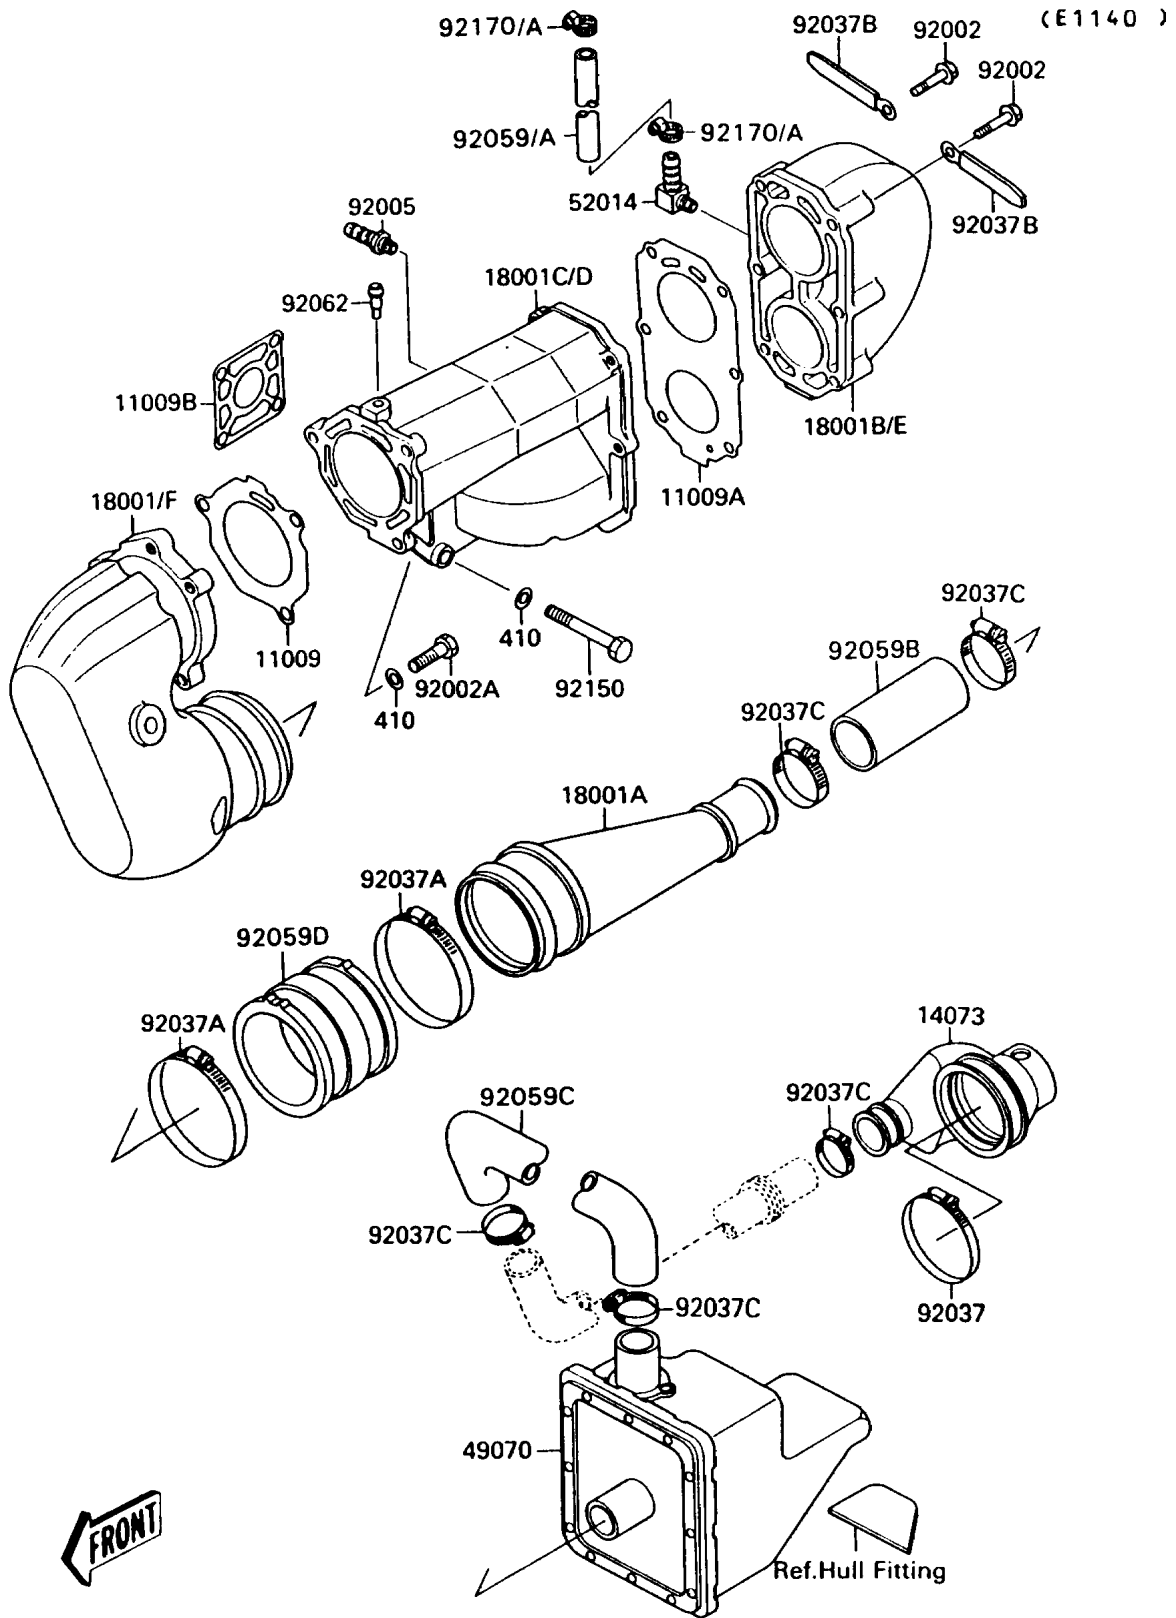

## 1991 300 SX PARTS DIAGRAM

Muffler(s)

## 1991 300 SX PARTS LIST

Muffler(s)

ITEM NAME	PART NUMBER	QUANTITY
GASKET,MUFFLER (Ref # 11009)	11009-3708	1
GASKET,MUFFLER (Ref # 11009A)	11009-3744	1
GASKET,MUFFLER MANIFOLD (Ref # 11009B)	11009-3750	1
DUCT (Ref # 14073)	14073-3703	1
MUFFLER,BODY (Ref # 18001A)	18001-3710	1
MUFFLER,MANIFOLD (Ref # 18001D)	18001-3736	1
MUFFLER,TUNED (Ref # 18001E)	18001-3737	1
MUFFLER,TUNED (Ref # 18001F)	18001-3738	1
MUFFLER-COMP,WATER BOX (Ref # 49070)	49070-3701	1
ELBOW (Ref # 52014)	52014-3002	1
BOLT,6X45 (Ref # 92002)	92002-3717	1
BOLT,8X35 (Ref # 92002A)	92002-3740	1
FITTING,HOSE (Ref # 92005)	92005-3001	1
CLAMP (Ref # 92037)	92037-3706	1
CLAMP,MAX120.7MM (Ref # 92037A)	92037-3733	1
CLAMP,L=100 (Ref # 92037B)	92037-3736	1
CLAMP (Ref # 92037C)	92037-506	1
TUBE,9X16X165 (Ref # 92059A)	92059-3714	1
TUBE,37X44X115 (Ref # 92059B)	92059-3740	1
TUBE (Ref # 92059C)	92059-3741	1
TUBE,MUFFLER CONNECTING (Ref # 92059D)	92059-3768	1
NOZZLE (Ref # 92062)	92062-3705	1
BOLT,8X70 (Ref # 92150)	92150-3725	1
CLAMP (Ref # 92170A)	92170-3729	1
WASHER-PLAIN-SMALL,8MM (Ref # 410)	410S0800	1