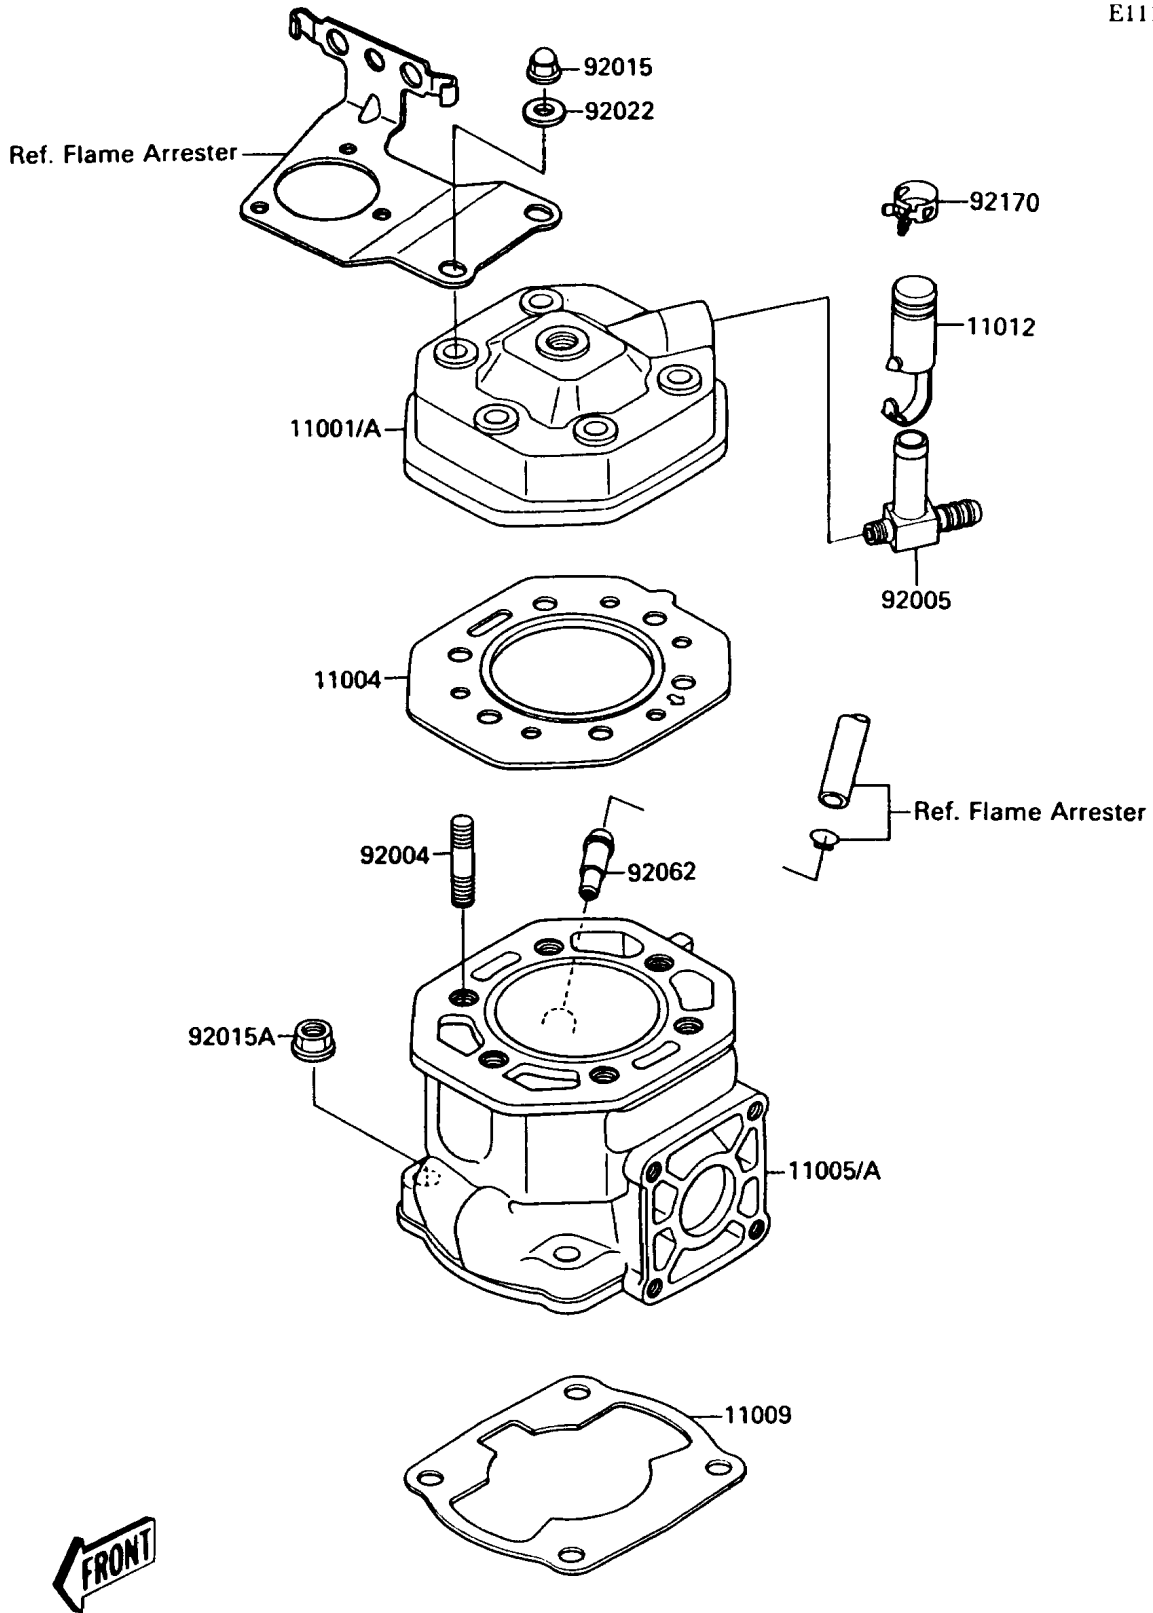

1991 300 SX PARTS DIAGRAM

Cylinder Head/Cylinder

E1110A

1991 300 SX PARTS LIST

Cylinder Head/Cylinder

ITEM NAME	PART NUMBER	QUANTITY
HEAD-CYLINDER (Ref # 11001A)	11001-3715	1
GASKET-HEAD (Ref # 11004)	11004-3703	1
CYLINDER-ENGINE (Ref # 11005A)	11005-3714	1
GASKET,CYLINDER BASE (Ref # 11009)	11009-3706	1
CAP (Ref # 11012)	11012-3744	1
STUD,8X43 (Ref # 92004)	92004-3719	1
FITTING (Ref # 92005)	92005-3704	1
NUT,CAP,8MM (Ref # 92015)	92015-1371	1
NUT,10MM (Ref # 92015A)	92015-3708	1
WASHER,8.2X18X1.5 (Ref # 92022)	92022-1964	1
NOZZLE (Ref # 92062)	92062-3705	1
CLAMP (Ref # 92170)	92170-3714	1