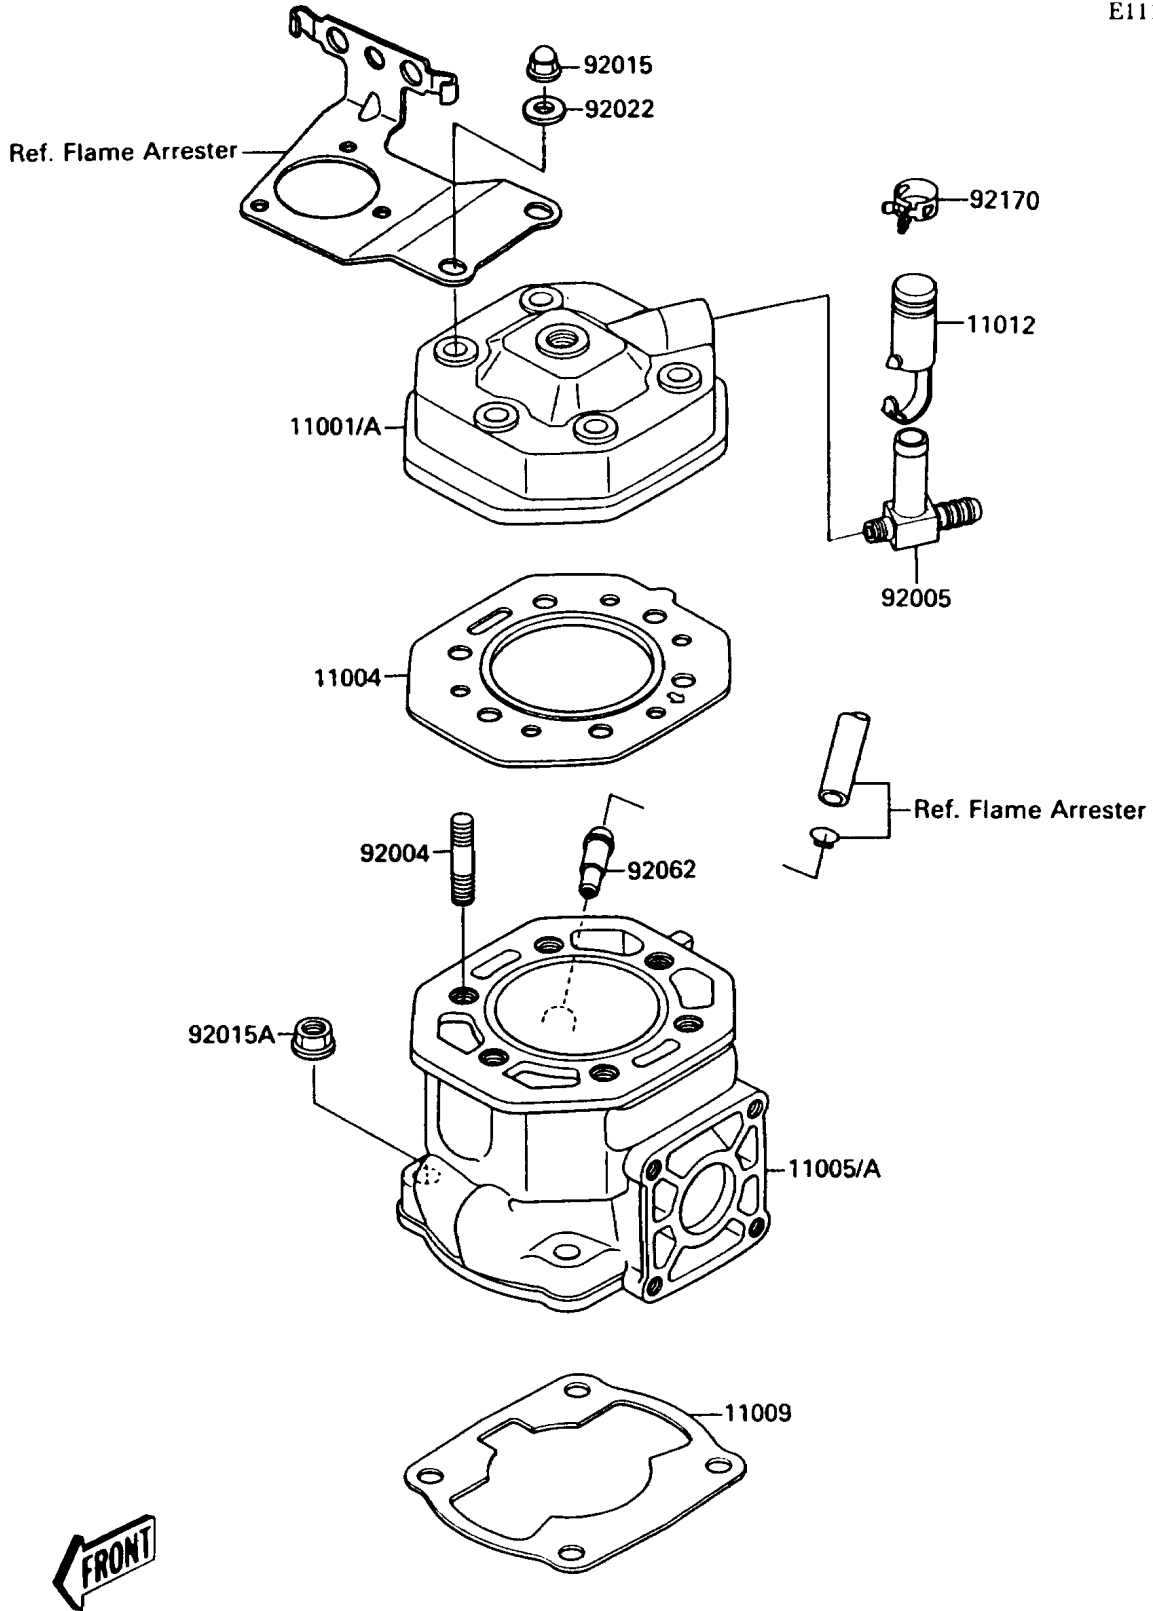

1989 300 SX PARTS DIAGRAM

Cylinder Head/Cylinder

E1110A

1989 300 SX PARTS LIST

Cylinder Head/Cylinder

ITEM NAME	PART NUMBER	QUANTITY
HEAD-CYLINDER (Ref # 11001)	11001-3703	1
GASKET-HEAD (Ref # 11004)	11004-3703	1
CYLINDER-ENGINE (Ref # 11005)	11005-3709	1
GASKET,CYLINDER BASE (Ref # 11009)	11009-3706	1
CAP (Ref # 11012)	11012-3744	1
STUD,8X43 (Ref # 92004)	92004-3719	6
FITTING (Ref # 92005)	92005-3704	1
NUT,CAP,8MM (Ref # 92015)	92015-1371	6
NUT,10MM (Ref # 92015A)	92015-3708	4
WASHER,8.2X18X1.5 (Ref # 92022)	92022-1964	6
NOZZLE (Ref # 92062)	92062-3705	1
CLAMP (Ref # 92170)	92170-3714	1