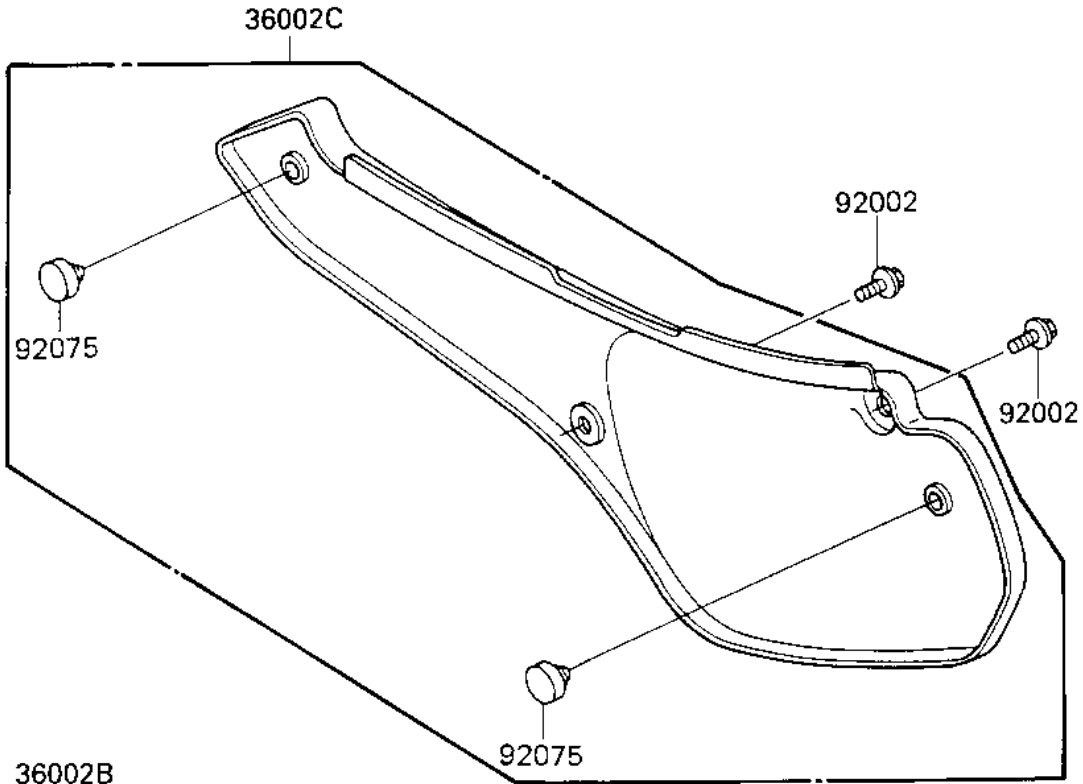

1986 KX250 PARTS DIAGRAM

SIDE COVERS

F2611-0010

1986 KX250 PARTS LIST

SIDE COVERS

ITEM NAME	PART NUMBER	QUANTITY
COVER-SIDE,LH,L.GREE (Ref # 36002B)	36002-5187-AC	1
COVER-SIDE,RH,L.GREE (Ref # 36002C)	36002-5188-AC	1
BOLT,6X14 (Ref # 92002)	92150-1340	4
DAMPER,SIDE COVER (Ref # 92075)	92075-1598	2