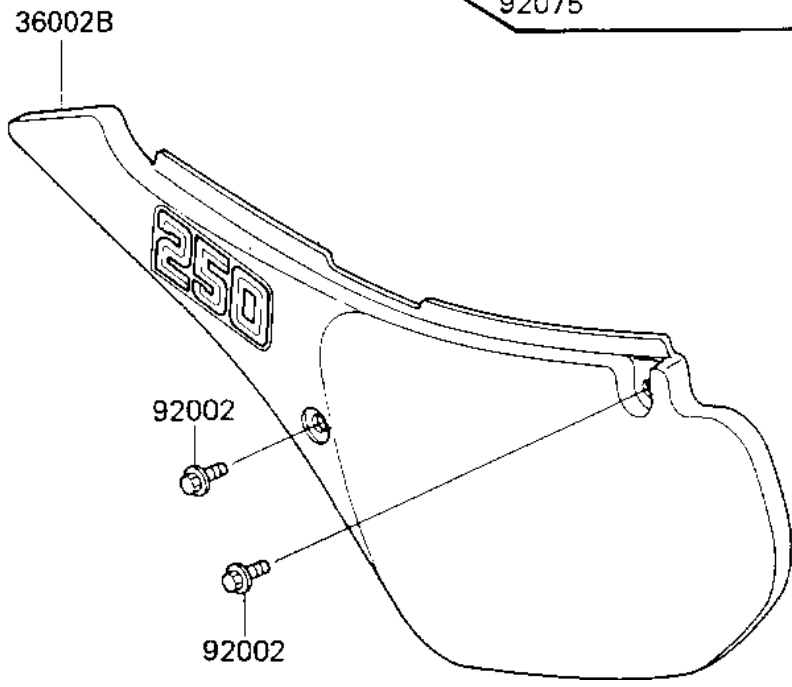

1986 KX250 PARTS DIAGRAM

SIDE COVERS

F2611-0010

1986 KX250 PARTS LIST

SIDE COVERS

ITEM NAME	PART NUMBER	QUANTITY
COVER-SIDE,LH,L.GREE (Ref # 36002B)	36002-5187-AC	1
COVER-SIDE,RH,L.GREE (Ref # 36002C)	36002-5188-AC	1
BOLT,6X14 (Ref # 92002)	92150-1340	4
DAMPER,SIDE COVER (Ref # 92075)	92075-1598	2