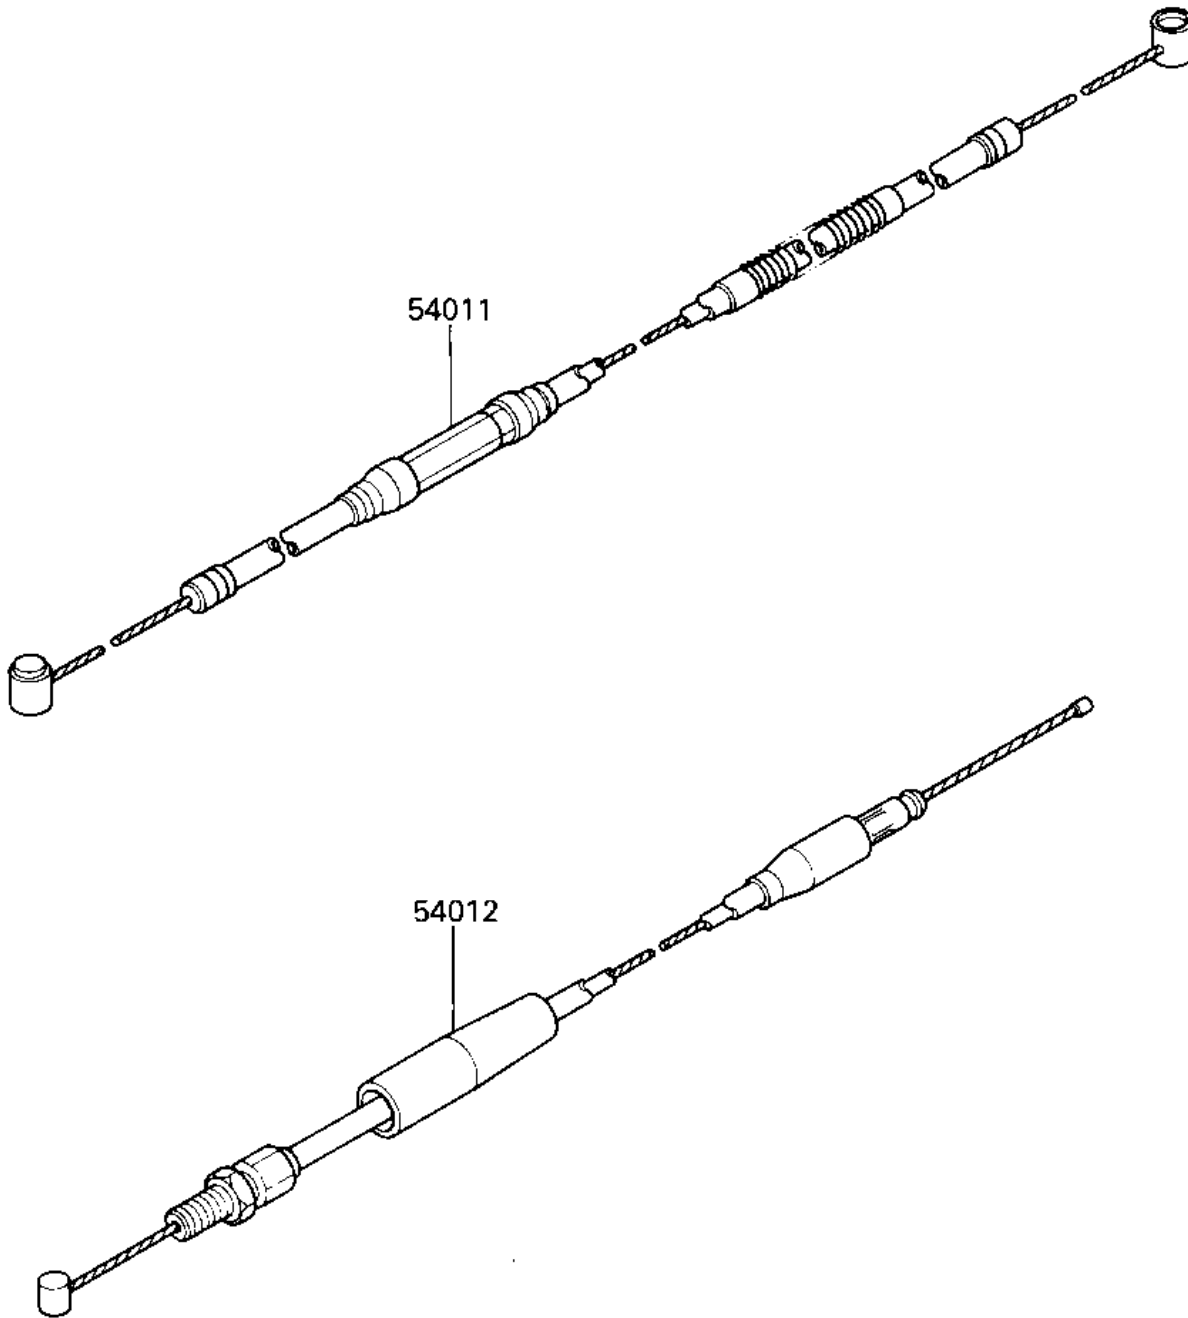

1986 KX250 PARTS DIAGRAM

CABLES

F25-10 0350

1986 KX250 PARTS LIST

CABLES

ITEM NAME	PART NUMBER	QUANTITY
CABLE-CLUTCH (Ref # 54011)	54011-1233	1
CABLE-THROTTLE (Ref # 54012)	54012-1309	1