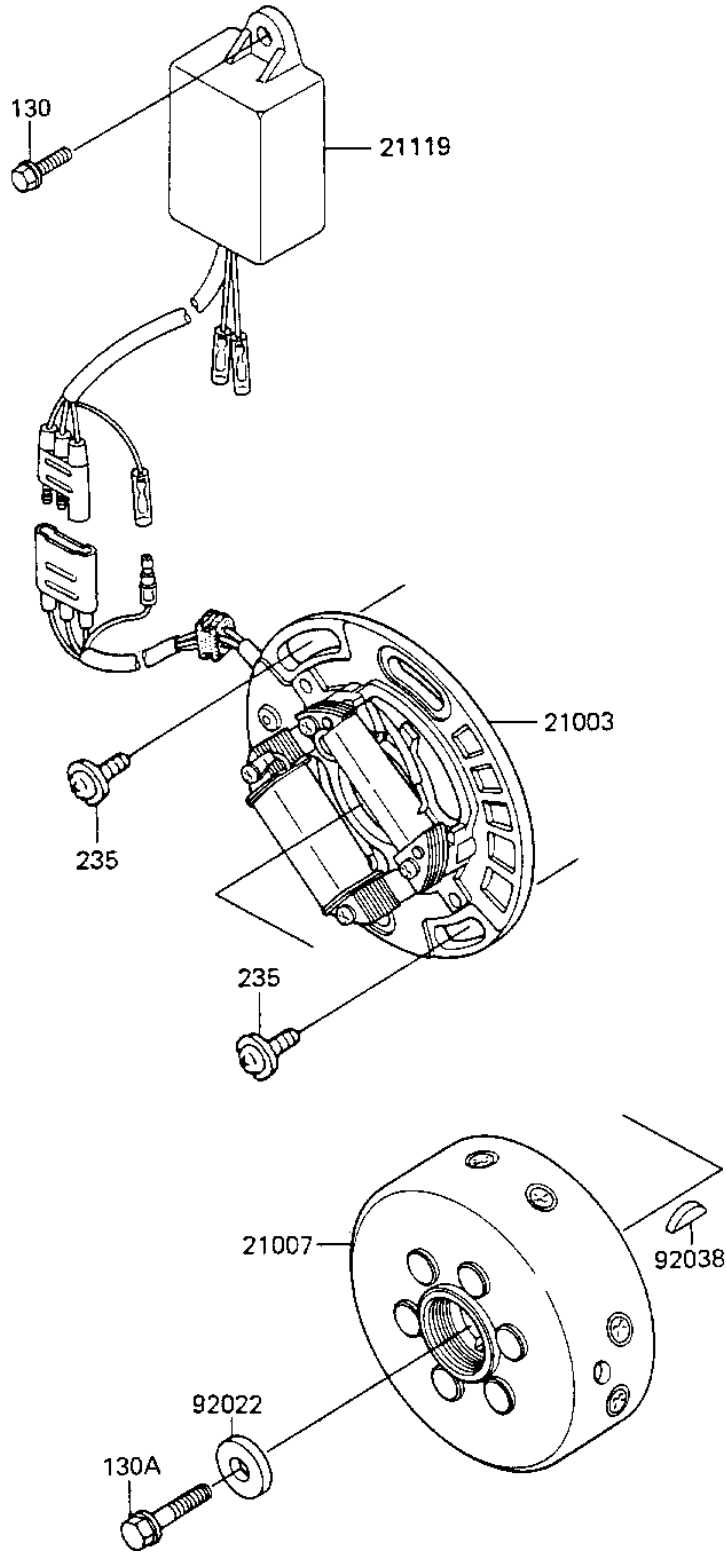

1986 KX250 PARTS DIAGRAM

IGNITION/GENERATOR

E1810-0129

1986 KX250 PARTS LIST

IGNITION/GENERATOR

ITEM NAME	PART NUMBER	QUANTITY
STATOR (Ref # 21003)	21003-1142	1
ROTOR (Ref # 21007)	21007-1141	1
IGNITER (Ref # 21119)	21119-1192	1
WASHER,PLAIN,8MM (Ref # 92022)	92022-276	1
WOODRUFF KEY (Ref # 92038)	92038-001	1
BOLT-FLANGED,6X16 (Ref # 130)	130G0616	1
BOLT-FLANGED,8X30 (Ref # 130A)	130P0830	1
SCREW-PAN-WP-CROS (Ref # 235)	235B0616	2