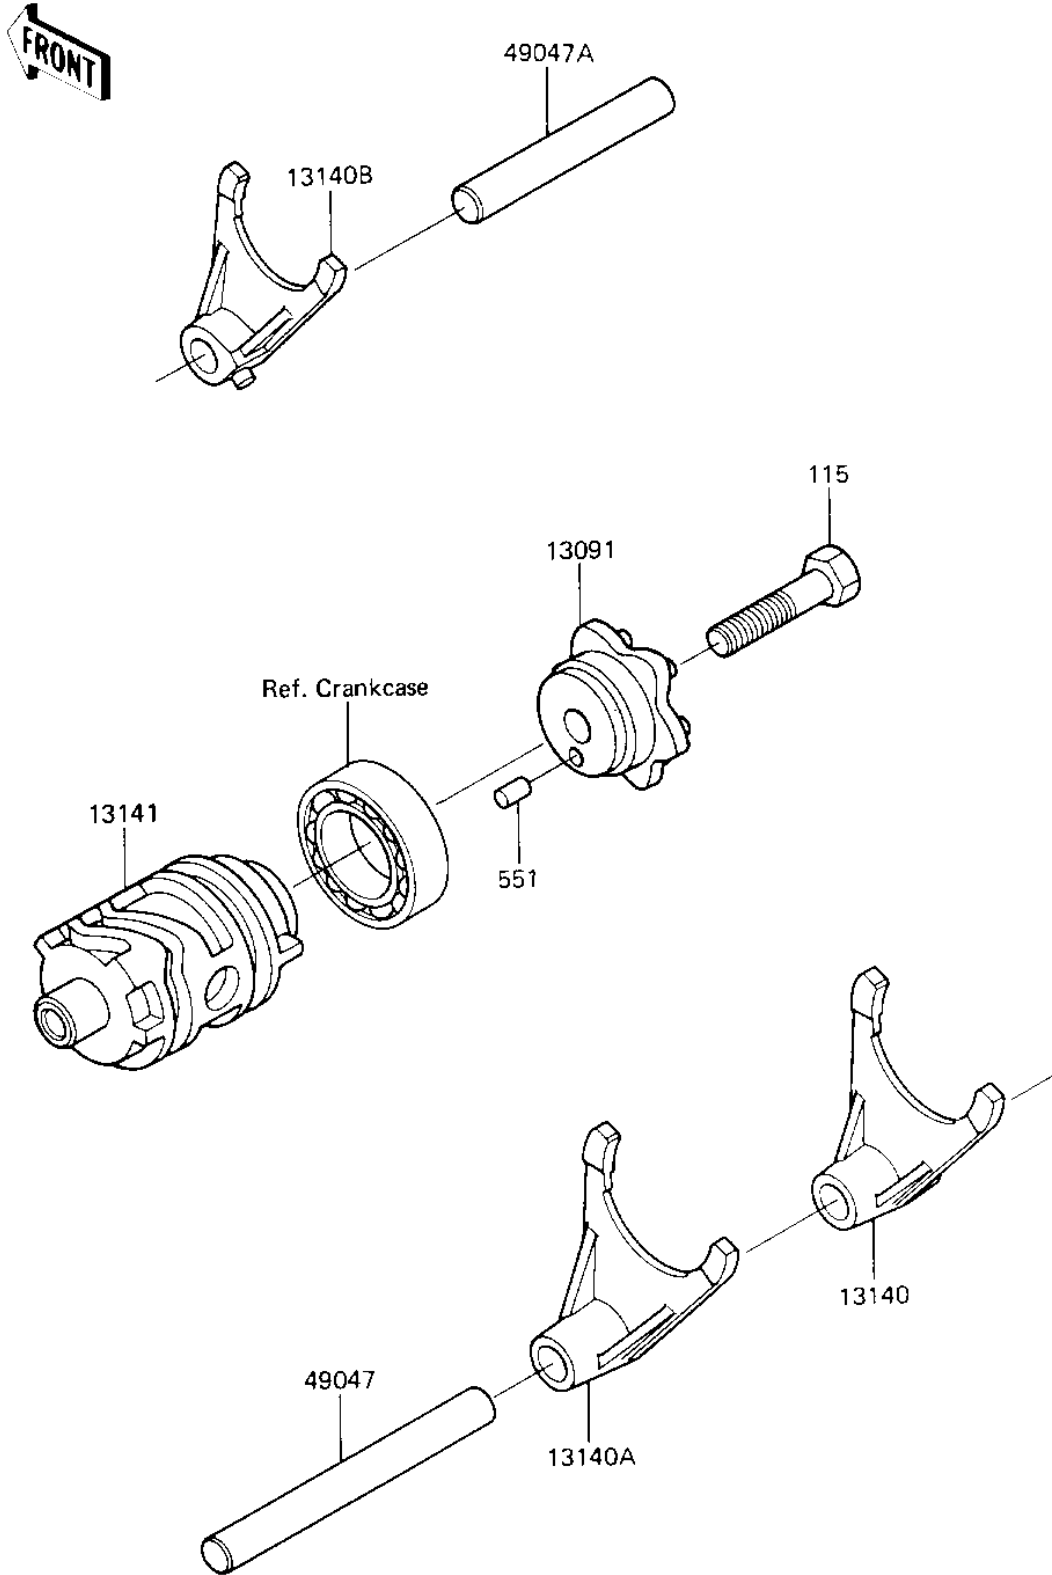

1986 KX250 PARTS DIAGRAM

GEAR CHANGE DRUM & FORKS

E1362-0098

1986 KX250 PARTS LIST

GEAR CHANGE DRUM & FORKS

ITEM NAME	PART NUMBER	QUANTITY
HOLDER (Ref # 13091)	13091-1427	1
FORK-SHIFT,LOW (Ref # 13140)	13140-1071	1
FORK-SHIFT,2ND&3RD (Ref # 13140A)	13140-1072	1
FORK-SHIFT,4TH&TOP (Ref # 13140B)	13140-1073	1
DRUM-CHANGE (Ref # 13141)	13141-1069	1
ROD,SHIFT,10X90 (Ref # 49047)	49047-1009	1
ROD,SHIFT,L=65M/M (Ref # 49047A)	49047-1011	1
BOLT-SMALL-UPSET 8X2 (Ref # 115)	115G0825	1
PIN,DOWEL,4X8 (Ref # 551)	551A0408	1