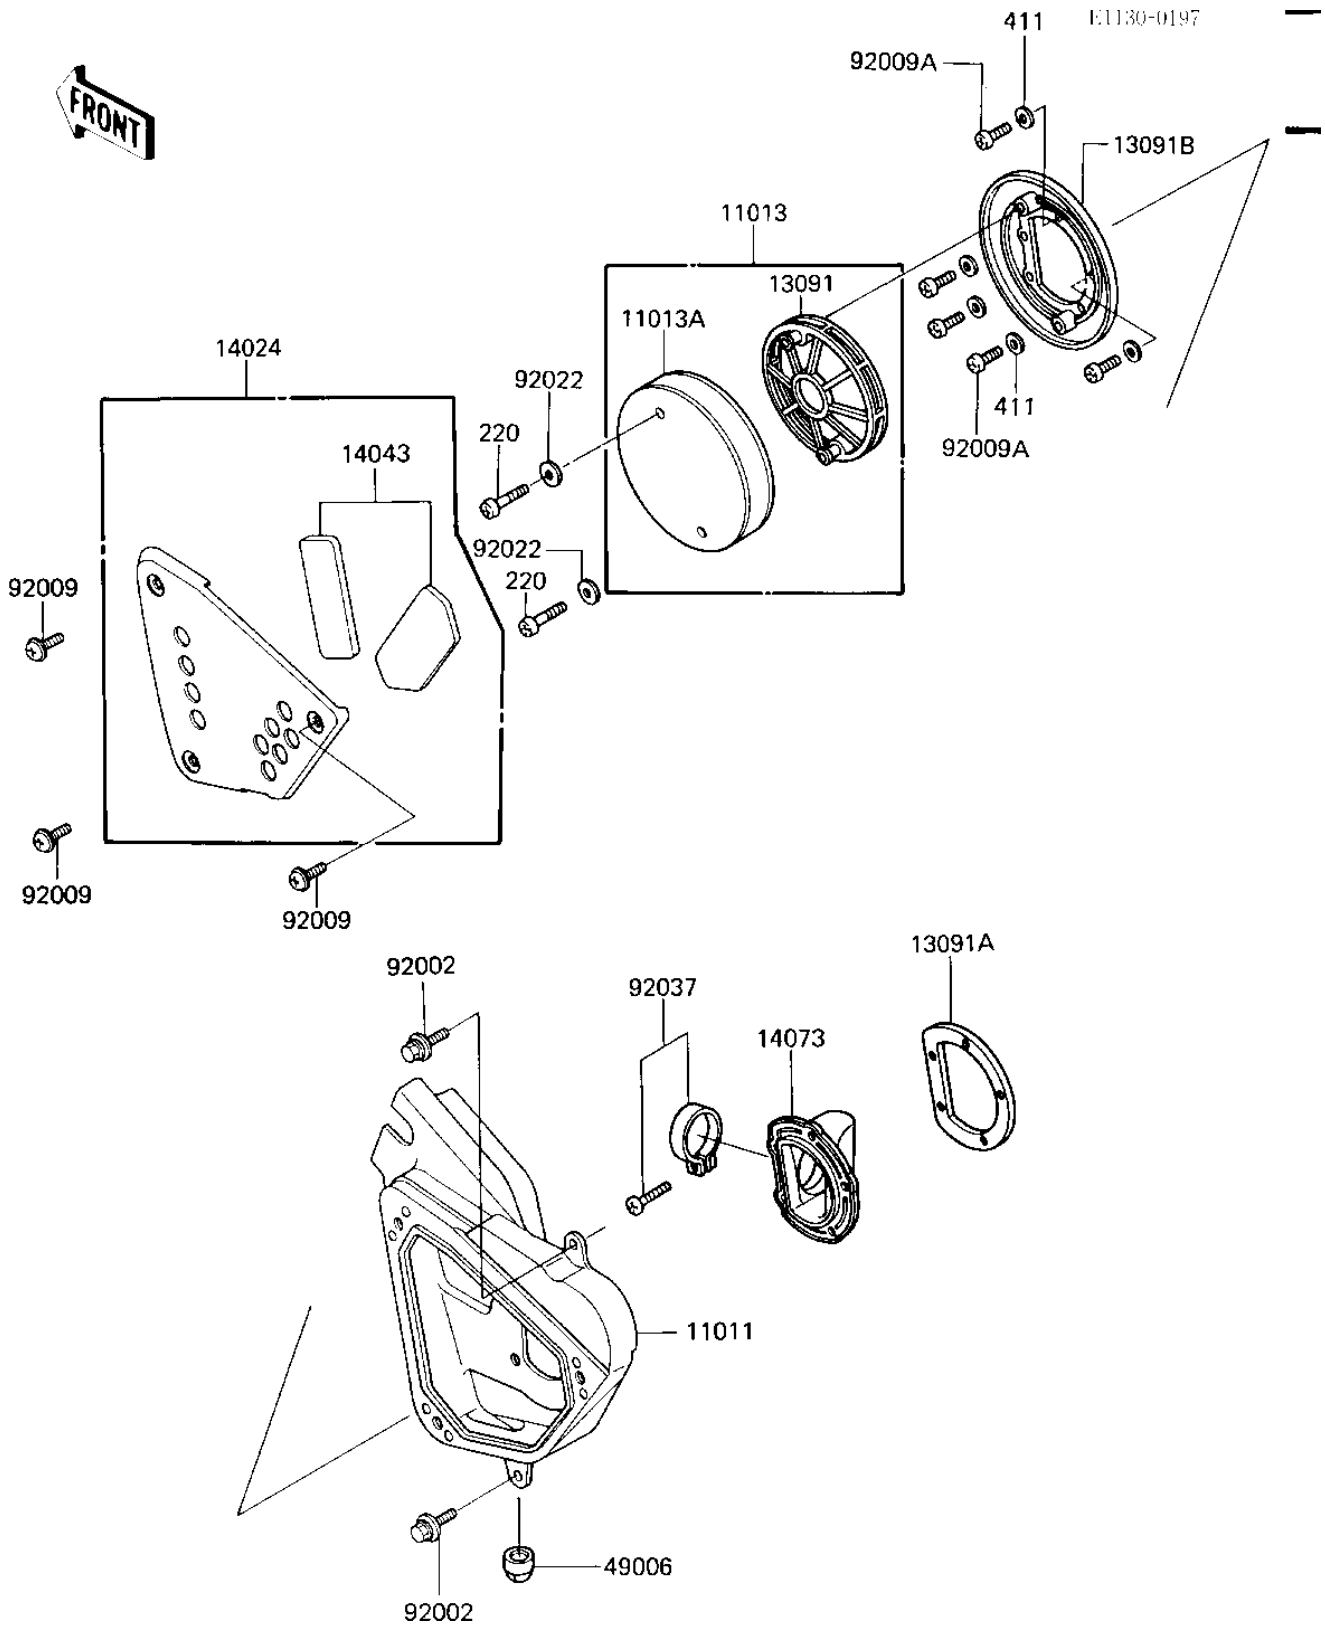

1986 KX250 PARTS DIAGRAM

AIR CLEANER

1986 KX250 PARTS LIST

AIR CLEANER

ITEM NAME	PART NUMBER	QUANTITY
CASE-AIR FILTER (Ref # 11011)	11011-1220	1
ELEMENT-AIR FILTER (Ref # 11013)	11013-1110	1
ELEMENT-AIR FILTER (Ref # 11013A)	11013-1111	1
HOLDER (Ref # 13091)	13091-1265	1
HOLDER,DUCT (Ref # 13091A)	13091-1266	1
HOLDER,ELEMENT (Ref # 13091B)	13091-1267	1
COVER,AIR FILTER CAS (Ref # 14024)	14024-1210	1
FILTER,COVER (Ref # 14043)	14043-1057	1
DUCT,AIR FILTER (Ref # 14073)	14073-1195	1
BOOT (Ref # 49006)	49006-1187	1
BOLT (Ref # 92002)	92150-1506	2
SCREW,6X14 (Ref # 92009)	92009-1287	3
SCREW,5X14 (Ref # 92009A)	92009-1341	5
WASHER 6.5X20X1.6T (Ref # 92022)	92022-125	2
CLAMP,AIR FILTER (Ref # 92037)	92037-1409	1
SCREW PAN HEAD 6X40 (Ref # 220)	220B0640	2
WASHER PLAIN 5MM (Ref # 411)	411B0500	5