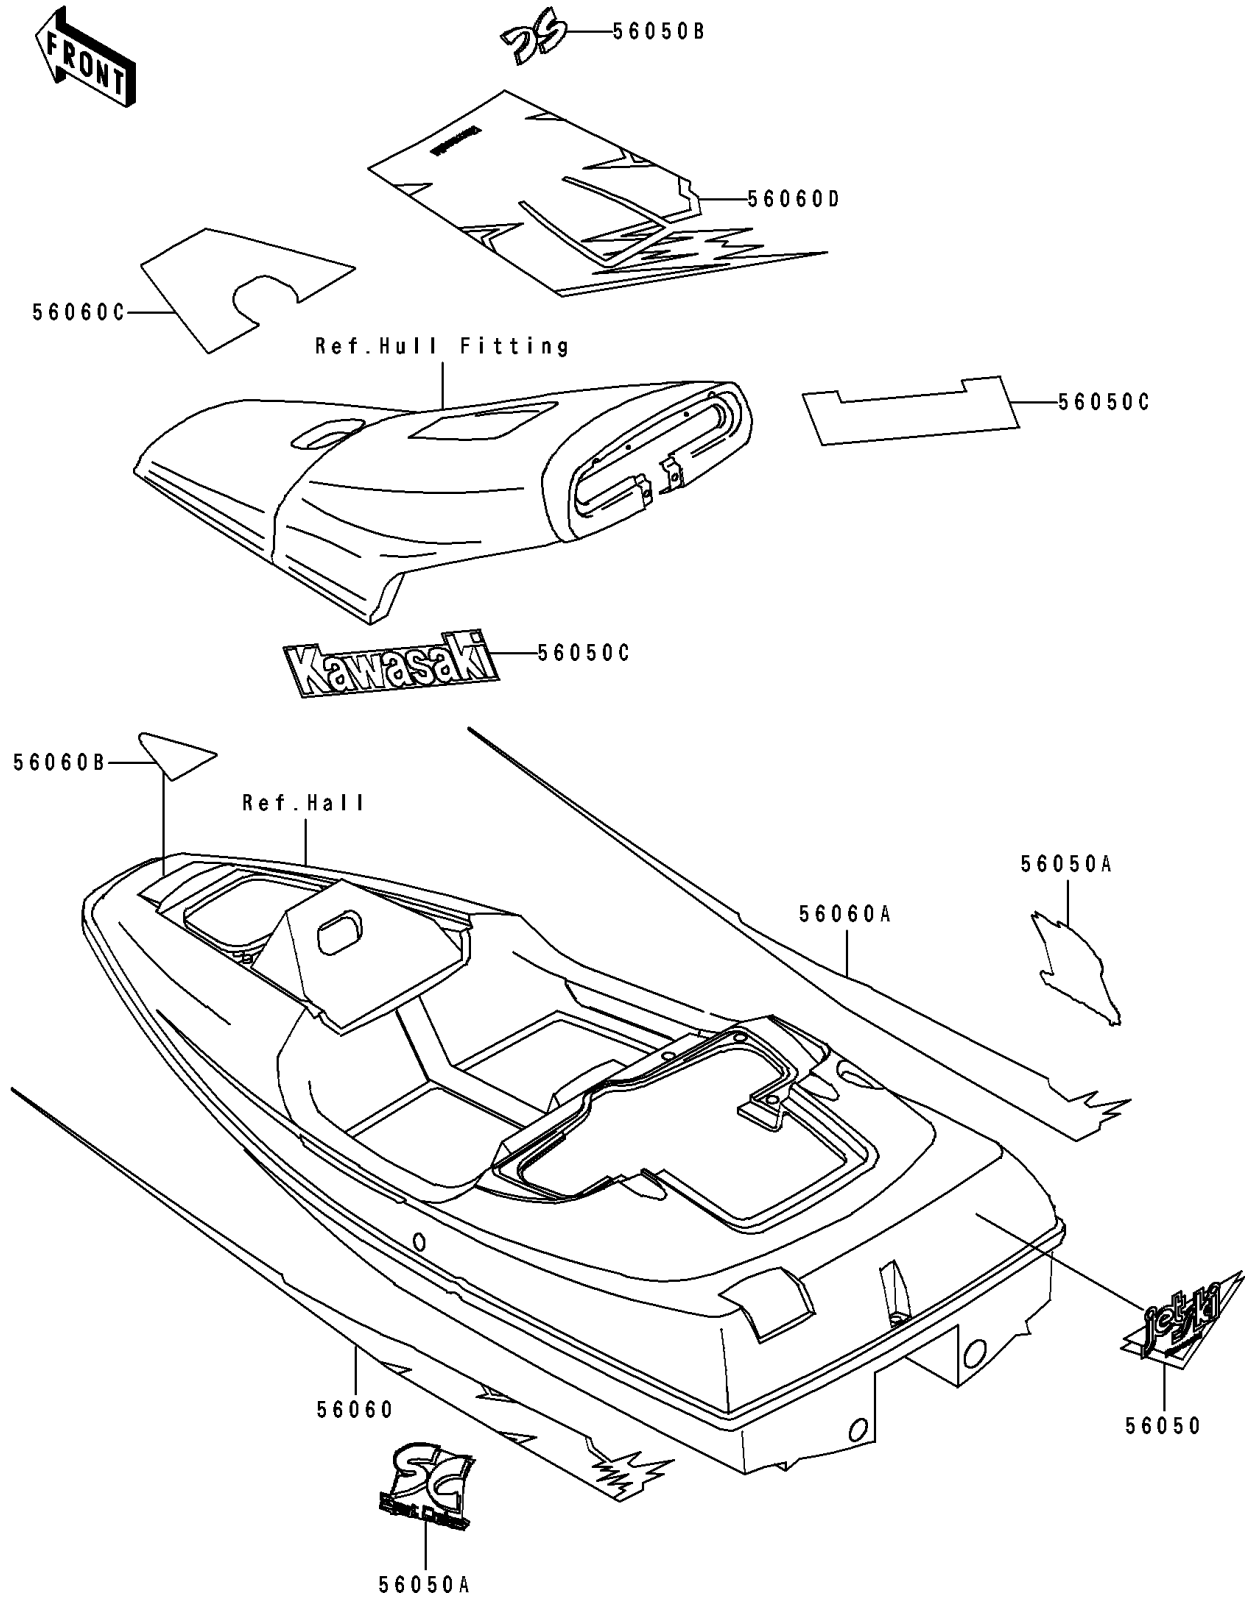

## 1993 SC PARTS DIAGRAM

Decals (JL650-A2&NAMI.A5)

F3880A

## 1993 SC PARTS LIST

Decals(JL650-A2&NAMI.A5)

ITEM NAME	PART NUMBER	QUANTITY
MARK,DECK,RR,JET SKI (Ref # 56050)	56050-1724	1
MARK,SC/SPORT CRWSER (Ref # 56050A)	56050-1725	1
MARK,SC (Ref # 56050B)	56050-1726	1
MARK,KAWASAKI (Ref # 56050C)	56050-1865	1
PATTERN,DECK,LH (Ref # 56060)	56060-1326	1
PATTERN,DECK,RH (Ref # 56060A)	56060-1327	1
PATTERN,DECK,FR (Ref # 56060B)	56060-1328	1
PATTERN,STORAGE COVER (Ref # 56060C)	56060-1329	1
PATTERN,HANDLE TOWER COVER (Ref # 56060D)	56060-1330	1