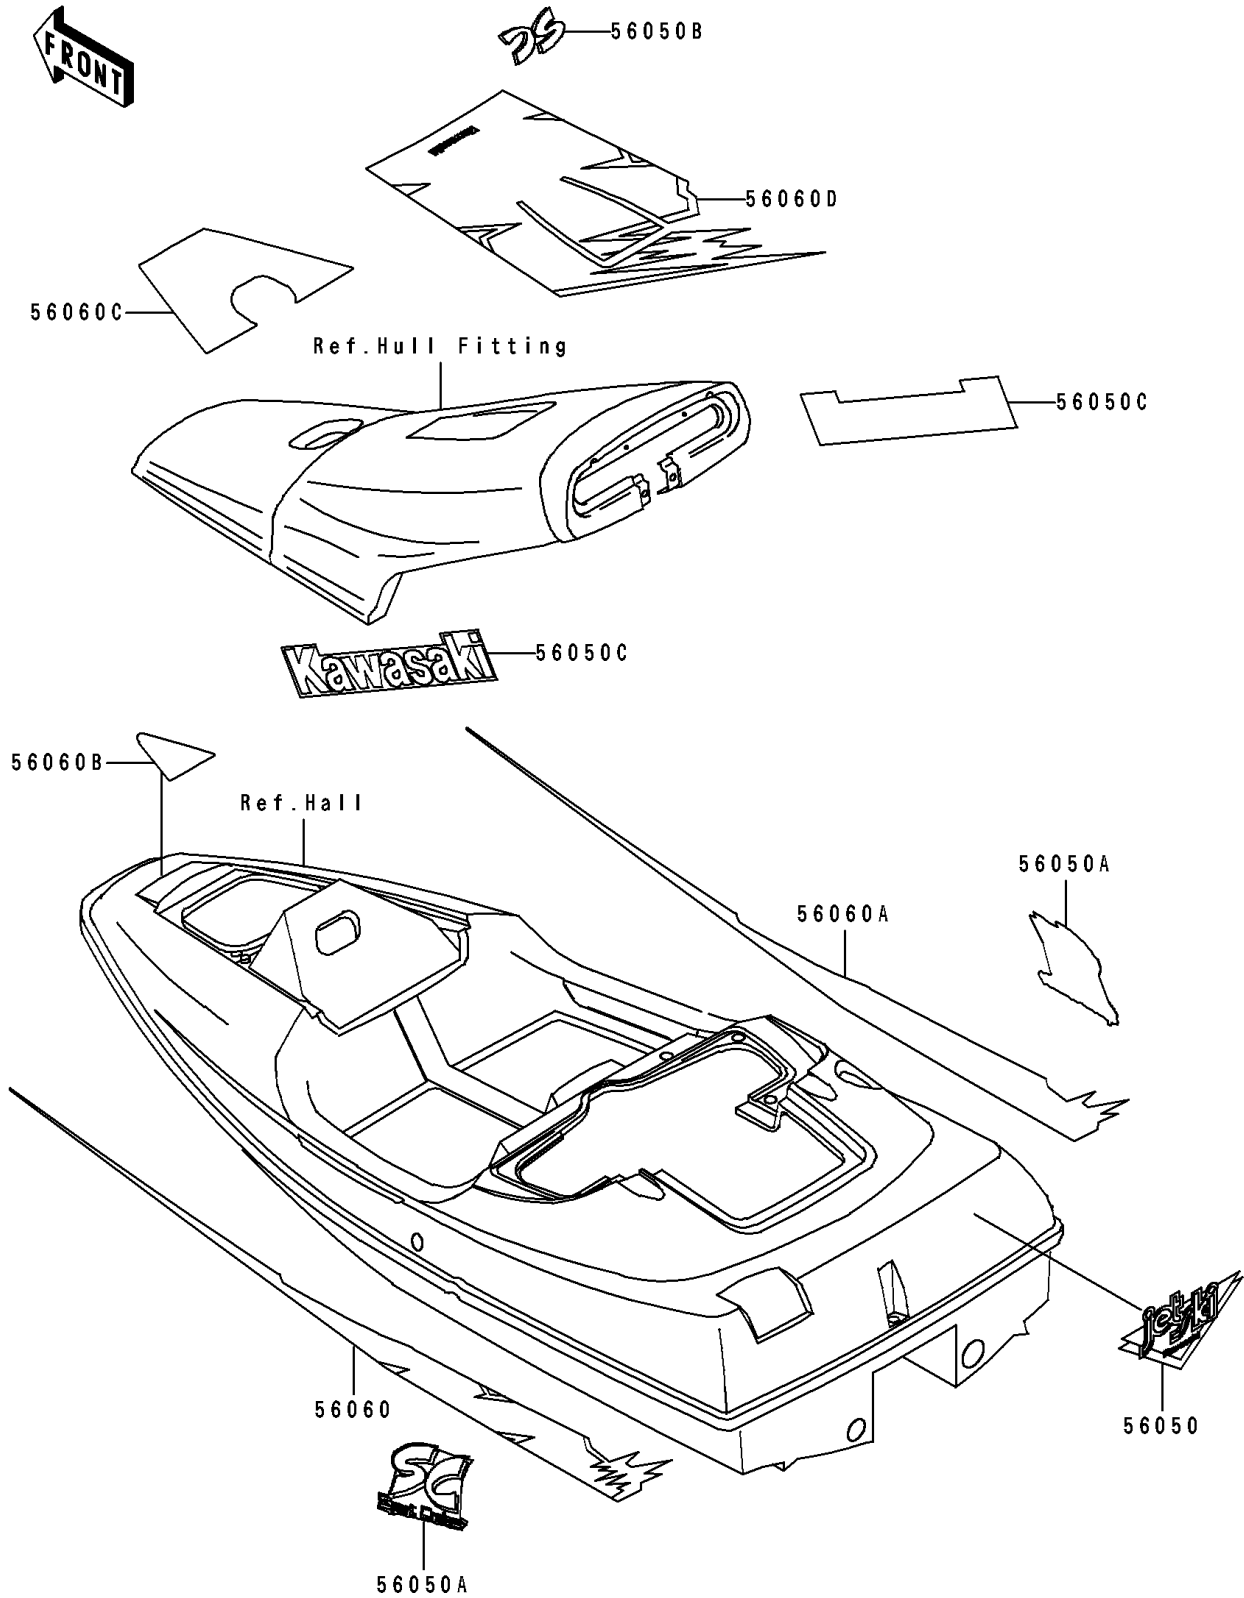

1992 SC PARTS DIAGRAM

Decals(JL650-A2&NAMI.A5)

F3880A

1992 SC PARTS LIST

Decals(JL650-A2&NAMI.A5)

ITEM NAME	PART NUMBER	QUANTITY
MARK,DECK,RR,JET SKI (Ref # 56050)	56050-1724	1
MARK,SC/SPORT CRWSER (Ref # 56050A)	56050-1725	2
MARK,SC (Ref # 56050B)	56050-1726	1
MARK,KAWASAKI (Ref # 56050C)	56050-1865	2
PATTERN,DECK,LH (Ref # 56060)	56060-1326	1
PATTERN,DECK,RH (Ref # 56060A)	56060-1327	1
PATTERN,DECK,FR (Ref # 56060B)	56060-1328	1
PATTERN,STORAGE COVER (Ref # 56060C)	56060-1329	1
PATTERN,HANDLE TOWER COVER (Ref # 56060D)	56060-1330	1