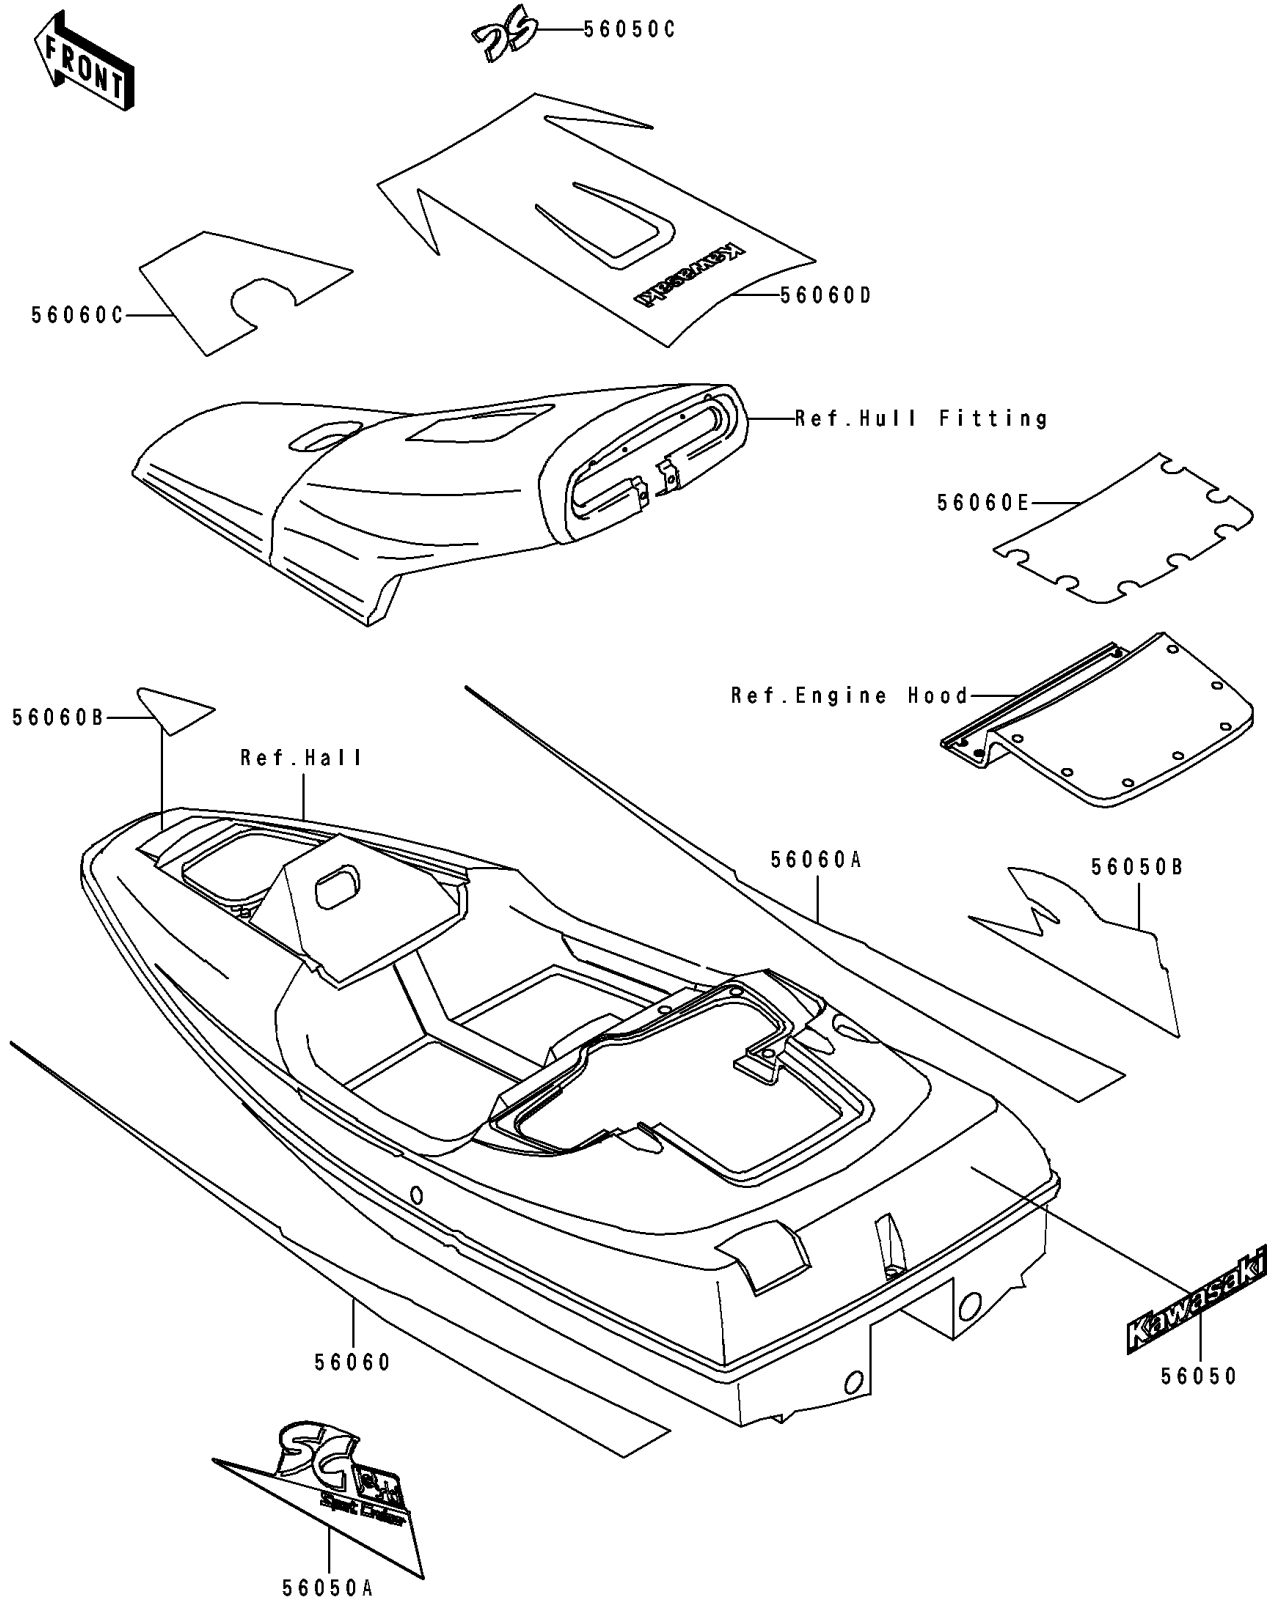

1991 SC PARTS DIAGRAM

Decals(JL650-A1)

F3880

1991 SC PARTS LIST

Decals(JL650-A1)

ITEM NAME	PART NUMBER	QUANTITY
MARK,KAWASAKI (Ref # 56050)	56050-1618	1
MARK,DECK,LH,SC.JET SKI (Ref # 56050A)	56050-1619	1
MARK,DECK,RH,SC.JET SKI (Ref # 56050B)	56050-1620	1
MARK,SC (Ref # 56050C)	56050-1621	1
PATTERN,DECK,LH (Ref # 56060)	56060-1320	1
PATTERN,DECK,RH (Ref # 56060A)	56060-1321	1
PATTERN,DECK,FR (Ref # 56060B)	56060-1322	1
PATTERN,STORAGE COVER (Ref # 56060C)	56060-1323	1
PATTERN,HANDLE TOWER COVER (Ref # 56060D)	56060-1324	1
PATTERN,ENGINE HOOD (Ref # 56060E)	56060-1325	1