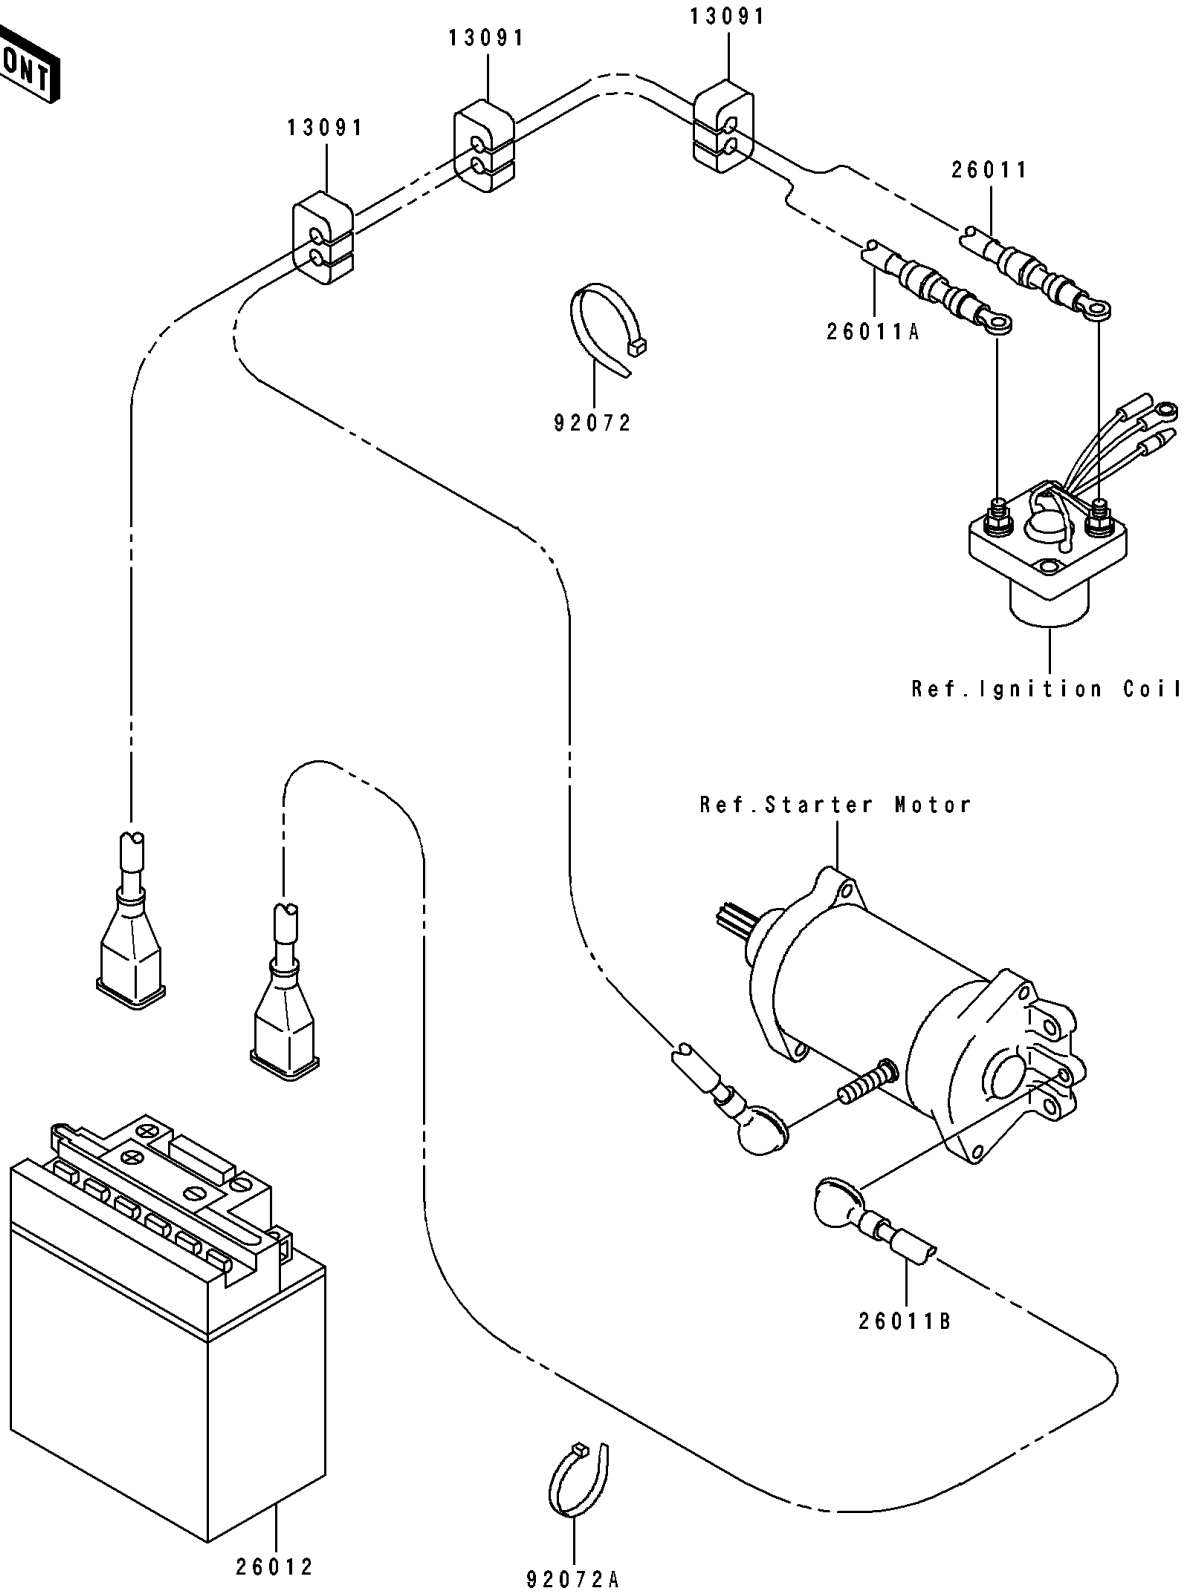

1991 SC PARTS DIAGRAM

Electrical Equipment

F3181

1991 SC PARTS LIST

Electrical Equipment

ITEM NAME	PART NUMBER	QUANTITY
HOLDER (Ref # 13091)	13091-3762	3
WIRE-LEAD,BATTERY-RELAY (Ref # 26011)	26011-3783	1
WIRE-LEAD,STARTER-RELAY (Ref # 26011A)	26011-3784	1
WIRE-LEAD,BATTERY-STARTER (Ref # 26011B)	26011-3793	1
BATTERY,YB16CL-B,12V 19AH (Ref # 26012)	26012-3716	1
BAND,L=123 (Ref # 92072)	92072-030	1
BAND (Ref # 92072A)	92072-3778	2