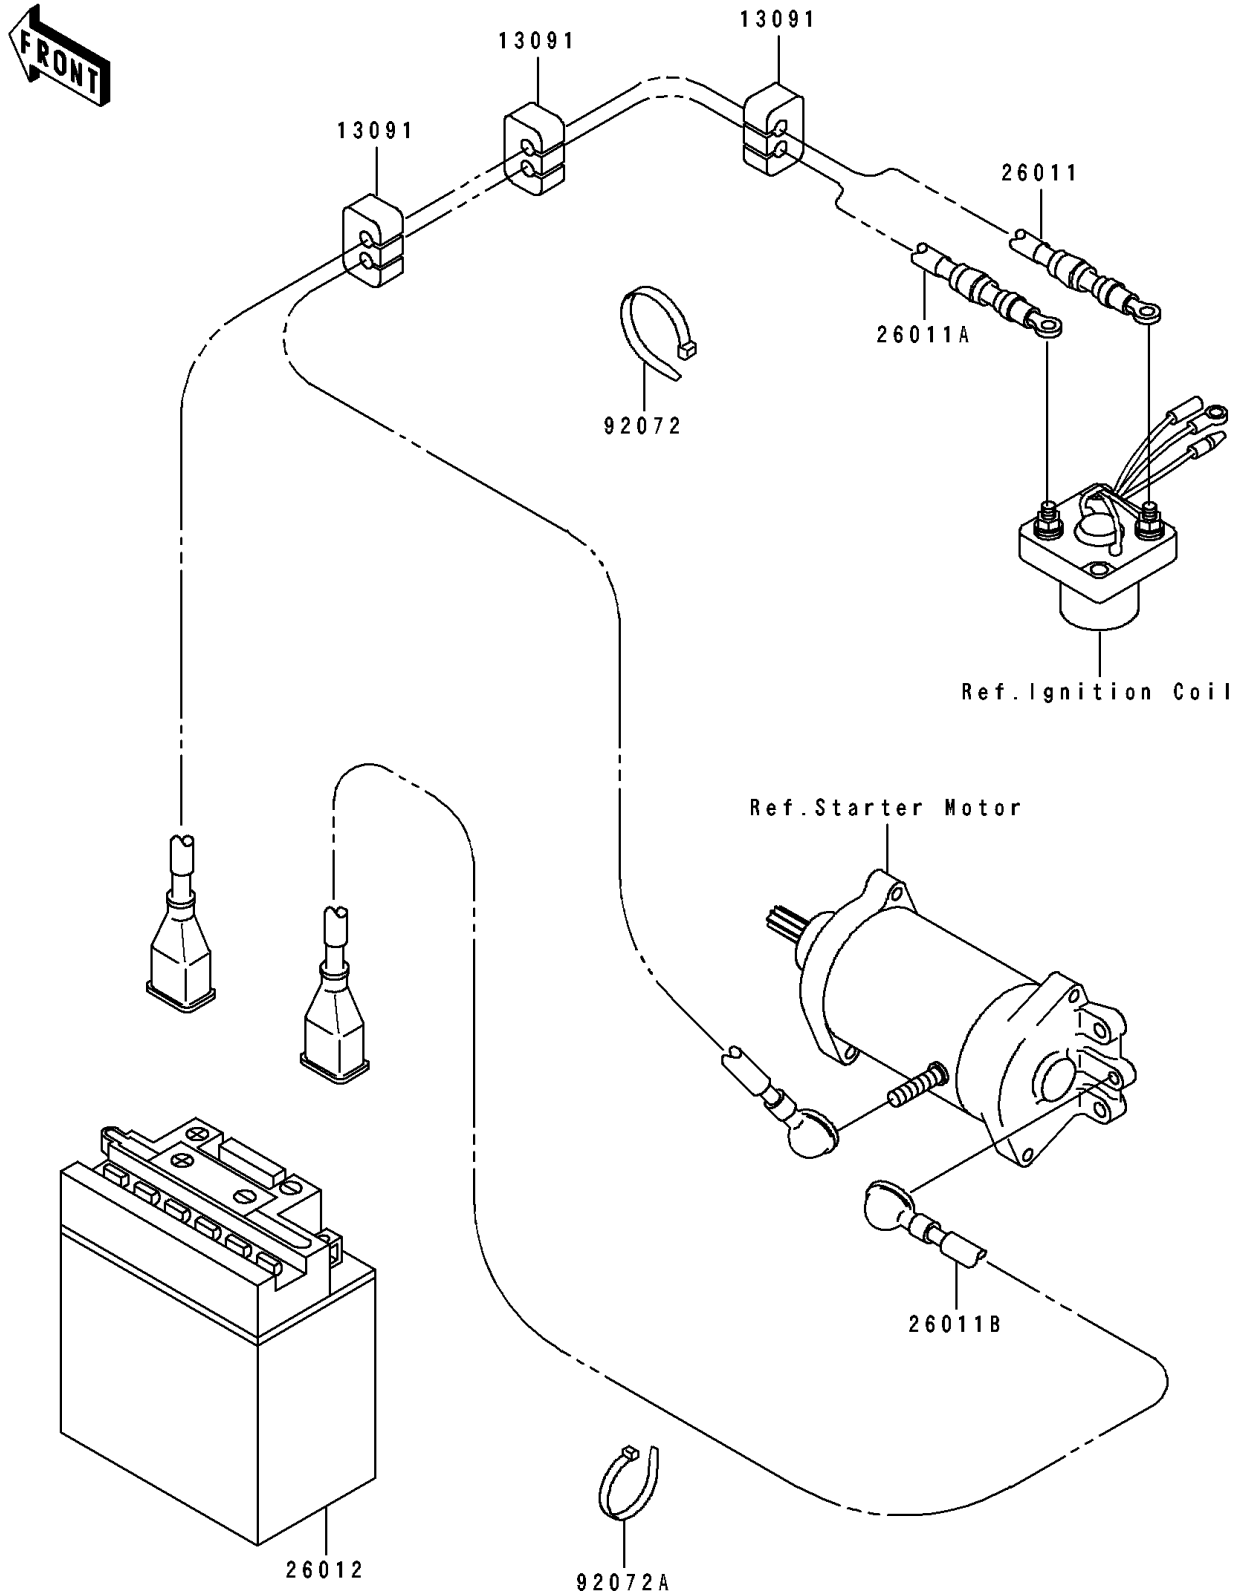

1991 SC PARTS DIAGRAM

Electrical Equipment

F3181

1991 SC PARTS LIST

Electrical Equipment

ITEM NAME	PART NUMBER	QUANTITY
HOLDER (Ref # 13091)	13091-3762	1
WIRE-LEAD,BATTERY-RELAY (Ref # 26011)	26011-3783	1
WIRE-LEAD,STARTER-RELAY (Ref # 26011A)	26011-3784	1
WIRE-LEAD,BATTERY-STARTER (Ref # 26011B)	26011-3793	1
BATTERY,YB16CL-B,12V 19AH (Ref # 26012)	26012-3716	1
BAND,L=123 (Ref # 92072)	92072-030	1
BAND (Ref # 92072A)	92072-3778	1