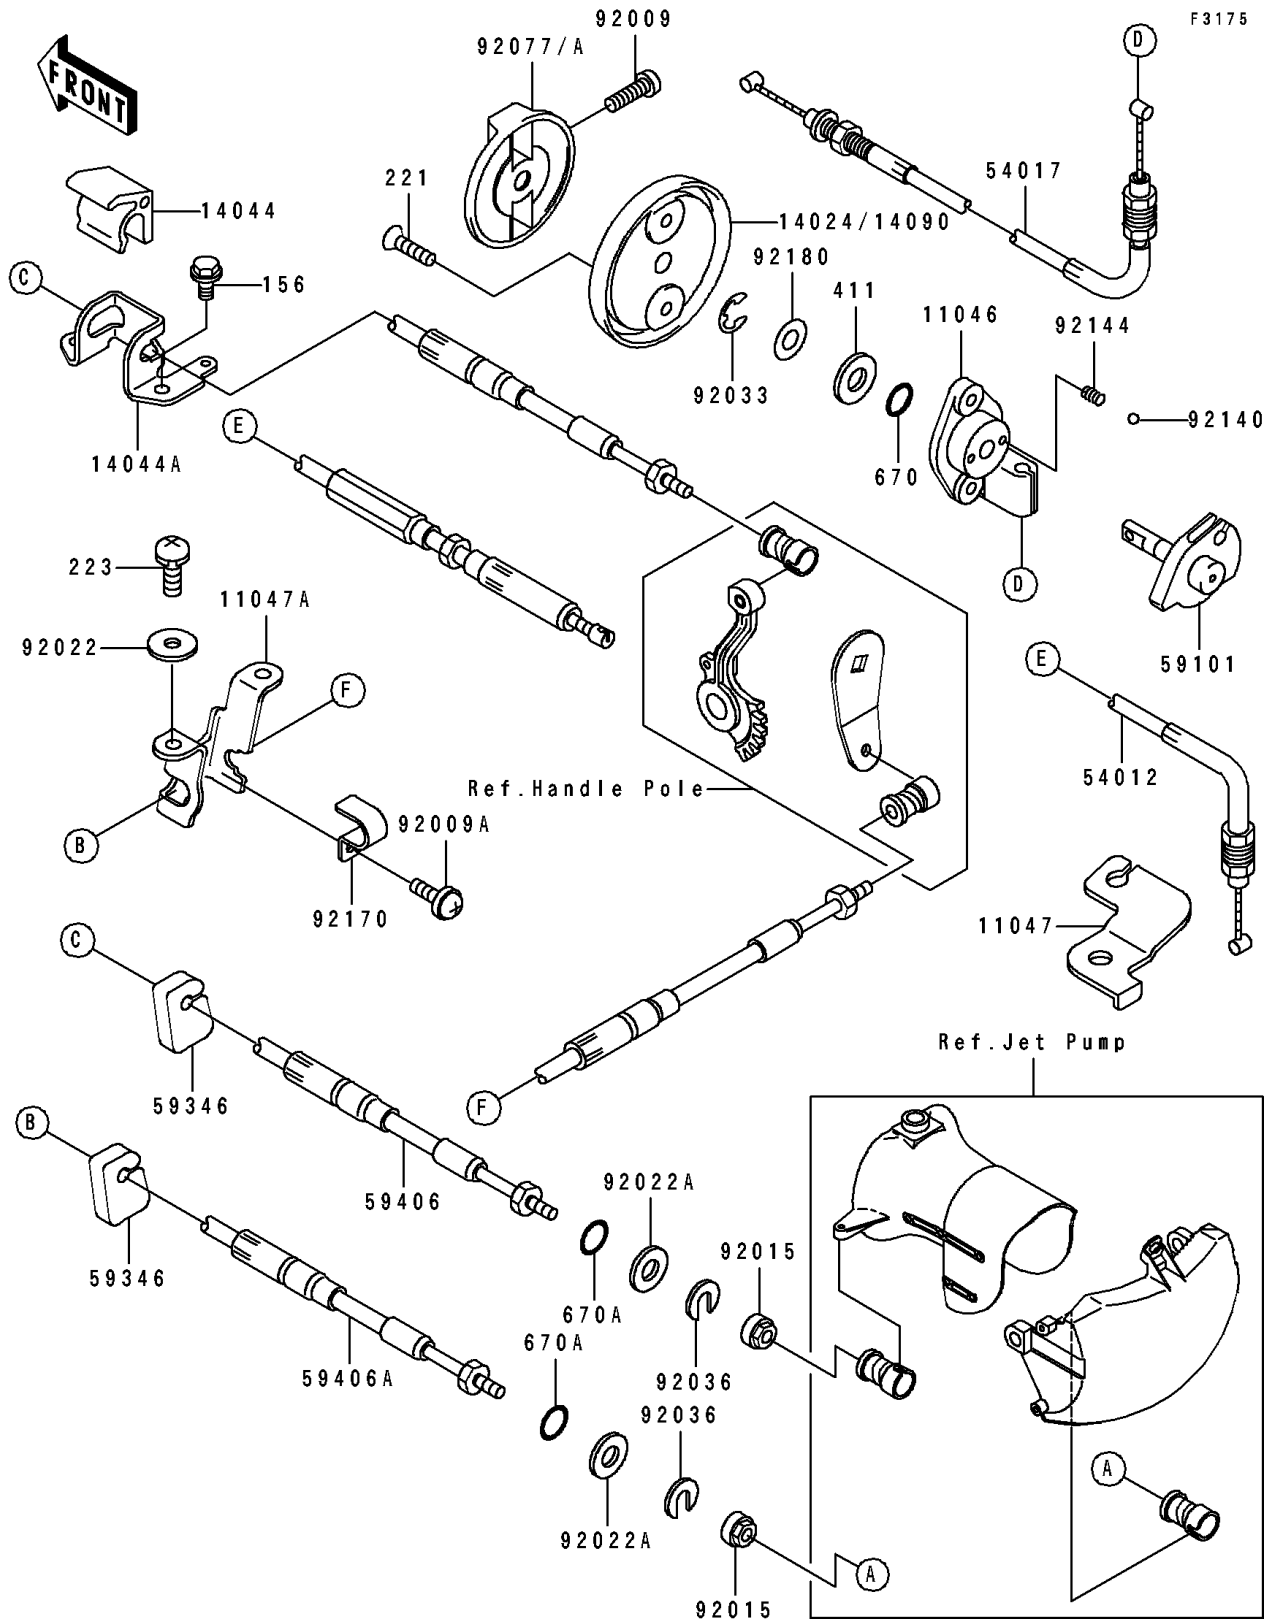

1993 SC PARTS DIAGRAM

Cables

1993 SC PARTS LIST

Cables

ITEM NAME	PART NUMBER	QUANTITY
BRACKET,STARTER CABLE (Ref # 11046)	11046-3712	1
BRACKET,THROTTLE CABLE (Ref # 11047)	11047-3714	1
BRACKET,REVERSE CABLE (Ref # 11047A)	11047-3722	1
HOLDER-CABLE,STEERING (Ref # 14044)	14044-3714	1
HOLDER-CABLE,STEERING (Ref # 14044A)	14044-3717	1
COVER,STARTER (Ref # 14090)	14090-3728	1
CABLE-THROTTLE (Ref # 54012)	54012-3730	1
CABLE-STARTER (Ref # 54017)	54017-3721	1
REEL,STARTER CABLE (Ref # 59101)	59101-3704	1
DETENT (Ref # 59346)	59346-504	1
CABLE-STRG (Ref # 59406)	59406-3724	1
CABLE-STRG,REVERSE (Ref # 59406A)	59406-3725	1
SCREW,4X8 (Ref # 92009)	92009-3729	1
SCREW,5X12 (Ref # 92009A)	92009-3740	1
NUT,20MM (Ref # 92015)	92015-526	1
WASHER,6.5X20X1.5 (Ref # 92022)	92022-3710	1
WASHER (Ref # 92022A)	92022-535	1
RING-SNAP,7MM (Ref # 92033)	92033-3704	1
RING-SNAP (Ref # 92036)	92036-501	1
KNOB,FUEL TAP (Ref # 92077A)	92077-3719	1
BALL,3MM (Ref # 92140)	92140-3702	1
SPRING (Ref # 92144)	92144-3712	1
CLAMP (Ref # 92170)	92170-3724	1
SHIM,8.5X18X0.15 (Ref # 92180)	92180-3702	1
BOLT-WP,6X12 (Ref # 156)	156R0612	1
SCREW-CSK-CROS,5X16 (Ref # 221)	221R0516	1
SCREW-PAN-WS-CROS,6X16 (Ref # 223)	223R0616	1
WASHER-PLAIN,8MM (Ref # 411)	411S0800	1
O RING,8MM (Ref # 670)	670B1508	1

1993 SC PARTS LIST

Cables

ITEM NAME	PART NUMBER	QUANTITY
O RING,11MM (Ref # 670A)	670B2011	1