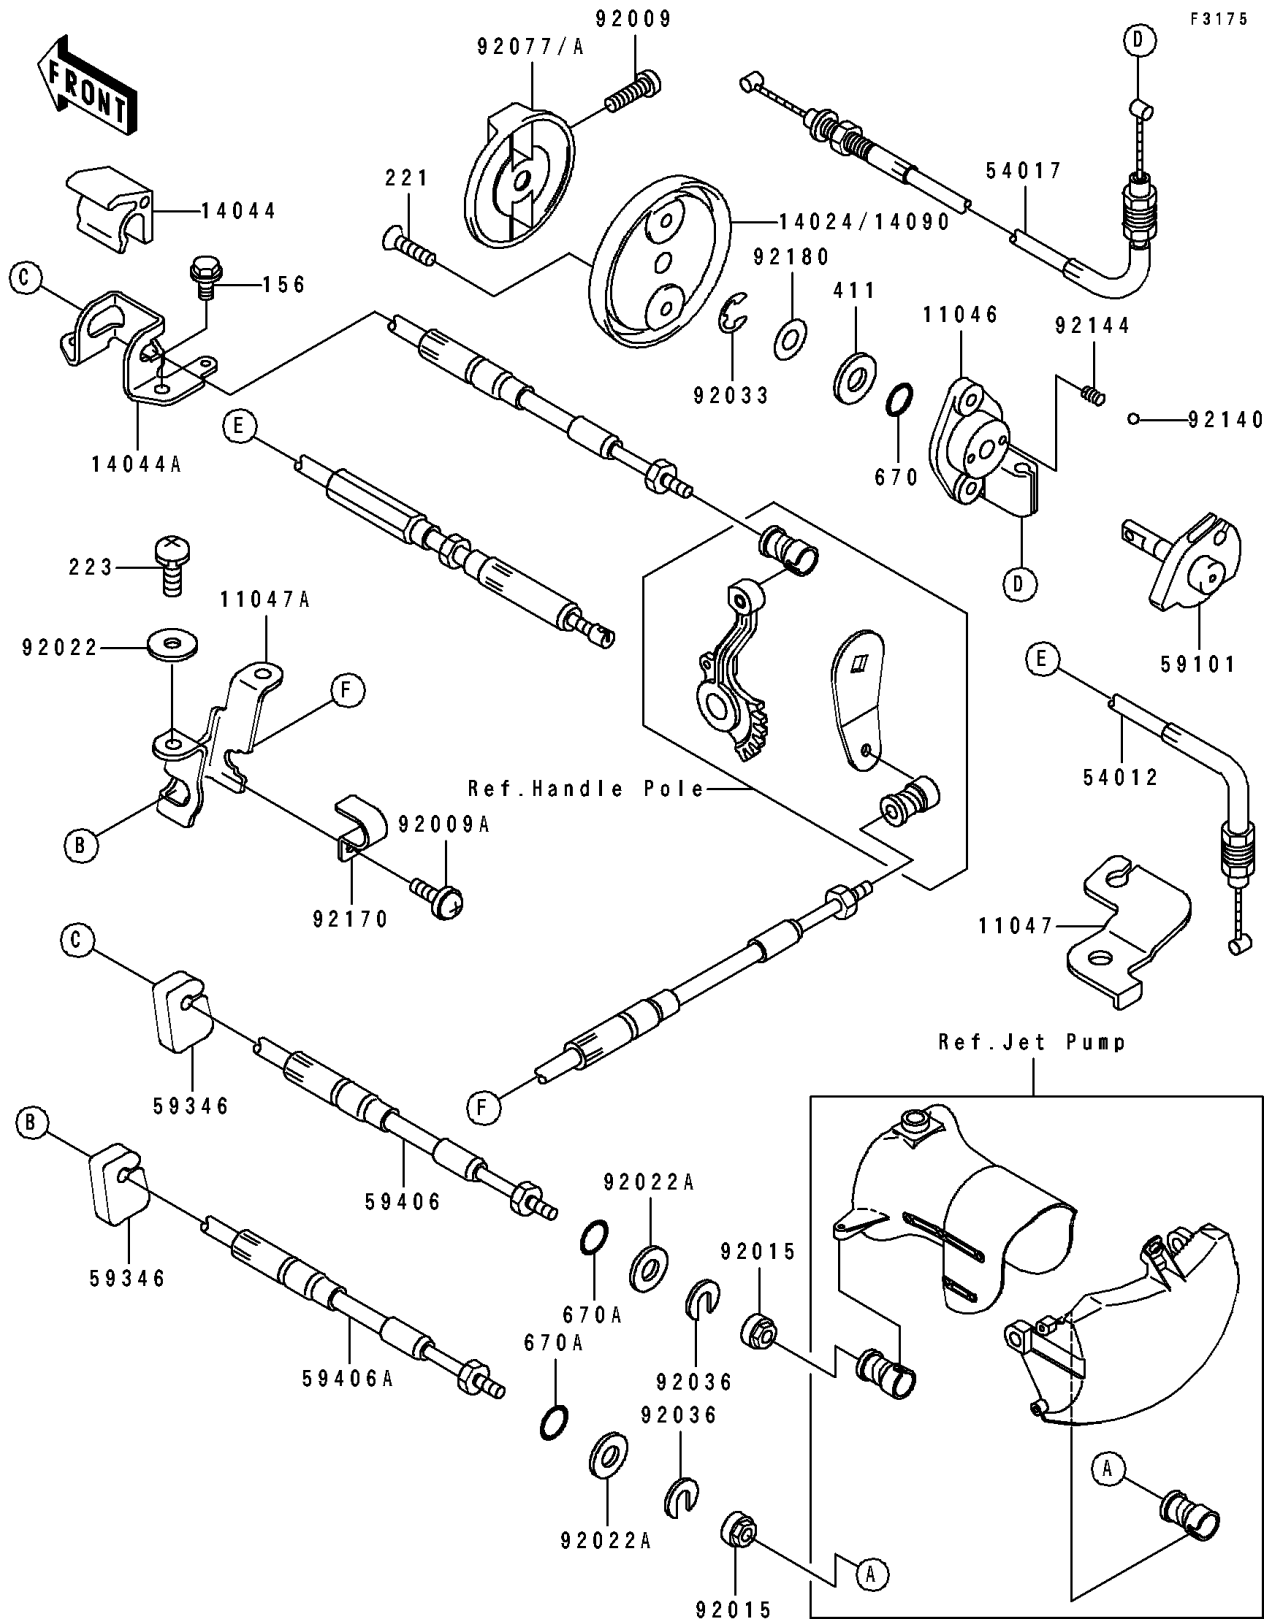

1992 SC PARTS DIAGRAM

Cables

1992 SC PARTS LIST

Cables

ITEM NAME	PART NUMBER	QUANTITY
BRACKET,STARTER CABLE (Ref # 11046)	11046-3712	1
BRACKET,THROTTLE CABLE (Ref # 11047)	11047-3714	1
BRACKET,REVERSE CABLE (Ref # 11047A)	11047-3722	1
COVER,STARTER (Ref # 14024)	14024-3813	1
HOLDER-CABLE,STEERING (Ref # 14044)	14044-3714	1
HOLDER-CABLE,STEERING (Ref # 14044A)	14044-3717	1
CABLE-THROTTLE (Ref # 54012)	54012-3730	1
CABLE-STARTER (Ref # 54017)	54017-3721	1
REEL,STARTER CABLE (Ref # 59101)	59101-3704	1
DETENT (Ref # 59346)	59346-504	2
CABLE-STRG (Ref # 59406)	59406-3724	1
CABLE-STRG,REVERSE (Ref # 59406A)	59406-3725	1
SCREW,4X8 (Ref # 92009)	92009-3729	1
SCREW,5X12 (Ref # 92009A)	92009-3740	1
NUT,20MM (Ref # 92015)	92015-526	2
WASHER,6.5X20X1.5 (Ref # 92022)	92022-3710	2
WASHER (Ref # 92022A)	92022-535	2
RING-SNAP,7MM (Ref # 92033)	92033-3704	1
RING-SNAP (Ref # 92036)	92036-501	2
KNOB,FUEL TAP (Ref # 92077)	92077-3704	1
BALL,3MM (Ref # 92140)	92140-3702	2
SPRING (Ref # 92144)	92144-3712	2
CLAMP (Ref # 92170)	92170-3724	1
SHIM,8.5X18X0.15 (Ref # 92180)	92180-3702	AR
BOLT-WP,6X12 (Ref # 156)	156R0612	2
SCREW-CSK-CROS,5X16 (Ref # 221)	221R0516	2
SCREW-PAN-WS-CROS,6X16 (Ref # 223)	223R0616	2
WASHER-PLAIN,8MM (Ref # 411)	411S0800	1
O RING,8MM (Ref # 670)	670B1508	1

1992 SC PARTS LIST

Cables

ITEM NAME	PART NUMBER	QUANTITY
O RING,11MM (Ref # 670A)	670B2011	2