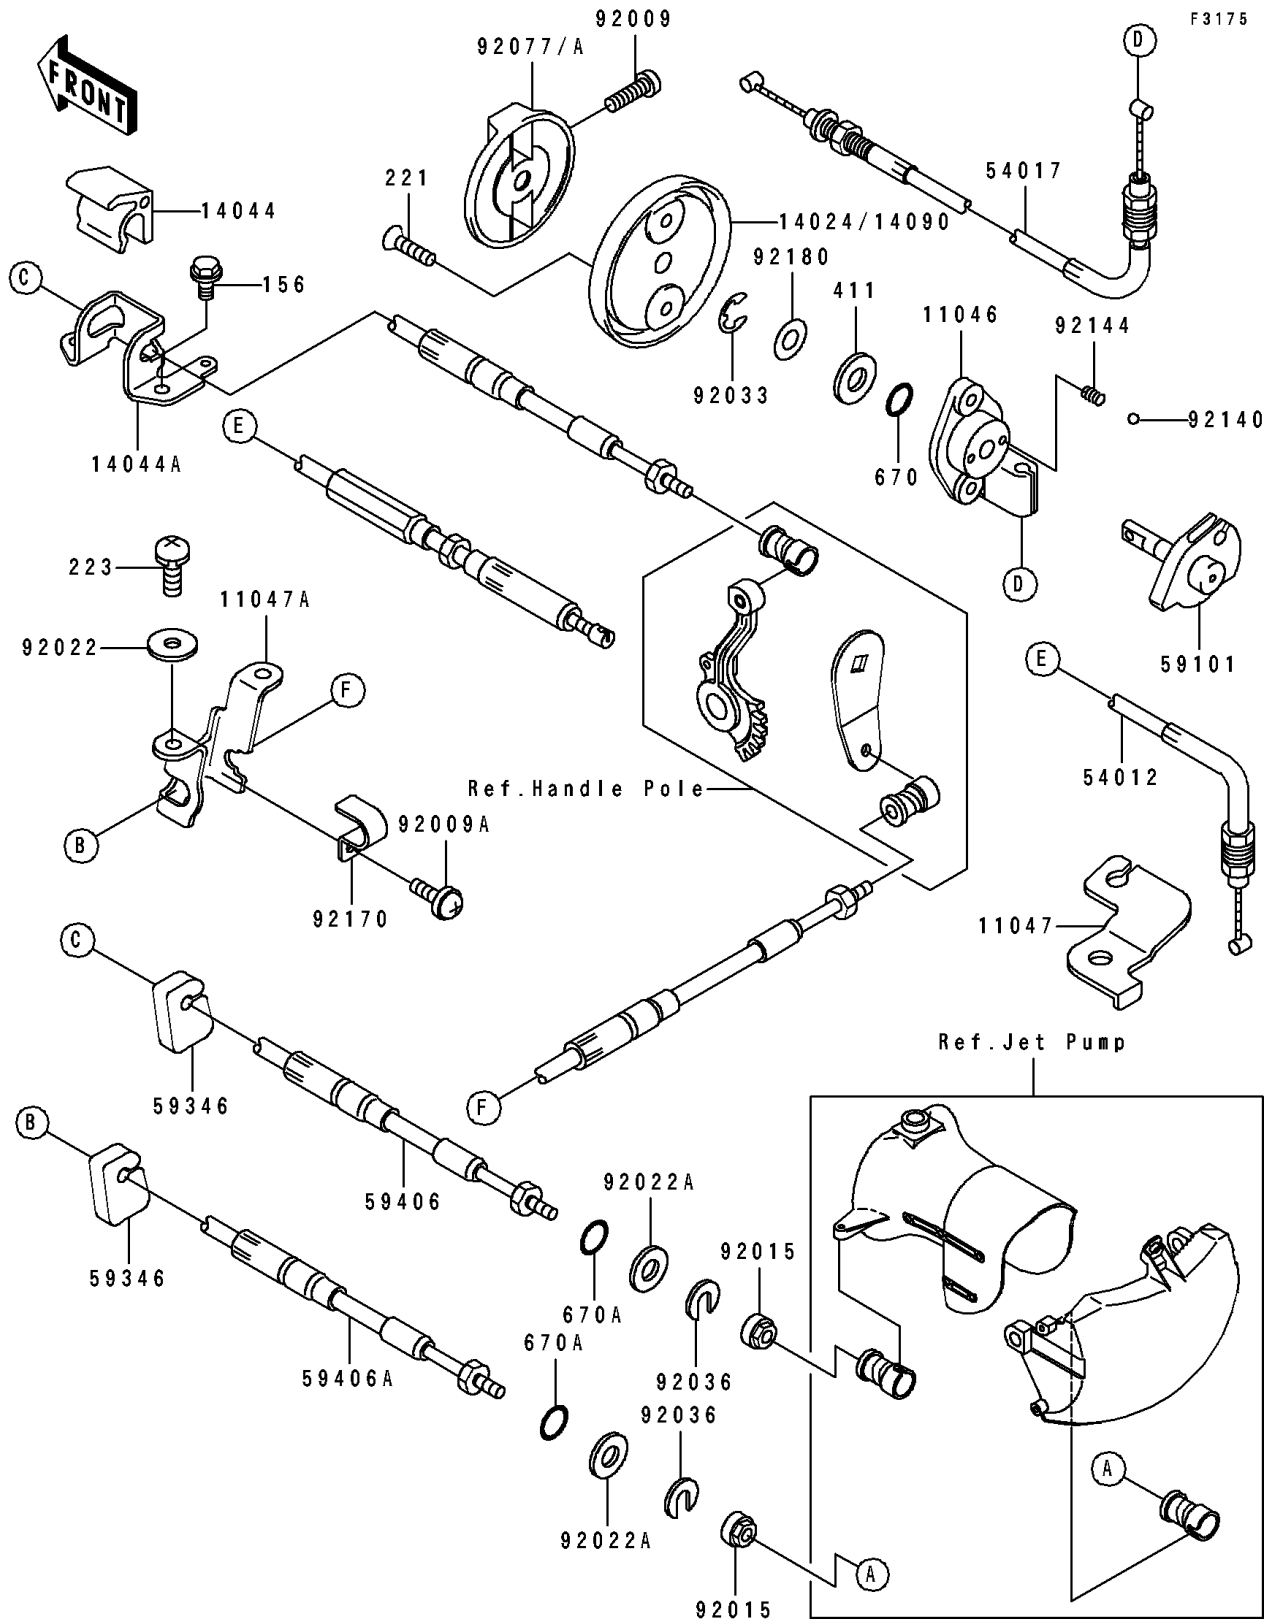

1991 SC PARTS DIAGRAM

Cables

1991 SC PARTS LIST

Cables

ITEM NAME	PART NUMBER	QUANTITY
BRACKET,STARTER CABLE (Ref # 11046)	11046-3712	1
BRACKET,THROTTLE CABLE (Ref # 11047)	11047-3714	1
BRACKET,REVERSE CABLE (Ref # 11047A)	11047-3722	1
COVER,STARTER (Ref # 14024)	14024-3813	1
HOLDER-CABLE,STEERING (Ref # 14044)	14044-3714	1
HOLDER-CABLE,STEERING (Ref # 14044A)	14044-3717	1
CABLE-THROTTLE (Ref # 54012)	54012-3730	1
CABLE-STARTER (Ref # 54017)	54017-3721	1
REEL,STARTER CABLE (Ref # 59101)	59101-3704	1
DETENT (Ref # 59346)	59346-504	1
CABLE-STRG (Ref # 59406)	59406-3724	1
CABLE-STRG,REVERSE (Ref # 59406A)	59406-3725	1
SCREW,4X8 (Ref # 92009)	92009-3729	1
SCREW,5X12 (Ref # 92009A)	92009-3740	1
NUT,20MM (Ref # 92015)	92015-526	1
WASHER,6.5X20X1.5 (Ref # 92022)	92022-3710	1
WASHER (Ref # 92022A)	92022-535	1
RING-SNAP,7MM (Ref # 92033)	92033-3704	1
RING-SNAP (Ref # 92036)	92036-501	1
KNOB,FUEL TAP (Ref # 92077)	92077-3704	1
BALL,3MM (Ref # 92140)	92140-3702	1
SPRING (Ref # 92144)	92144-3712	1
CLAMP (Ref # 92170)	92170-3724	1
SHIM,8.5X18X0.15 (Ref # 92180)	92180-3702	1
BOLT-WP,6X12 (Ref # 156)	156R0612	1
SCREW-CSK-CROS,5X16 (Ref # 221)	221R0516	1
SCREW-PAN-WS-CROS,6X16 (Ref # 223)	223R0616	1
WASHER-PLAIN,8MM (Ref # 411)	411S0800	1
O RING,8MM (Ref # 670)	670B1508	1

1991 SC PARTS LIST

Cables

ITEM NAME	PART NUMBER	QUANTITY
O RING,11MM (Ref # 670A)	670B2011	1