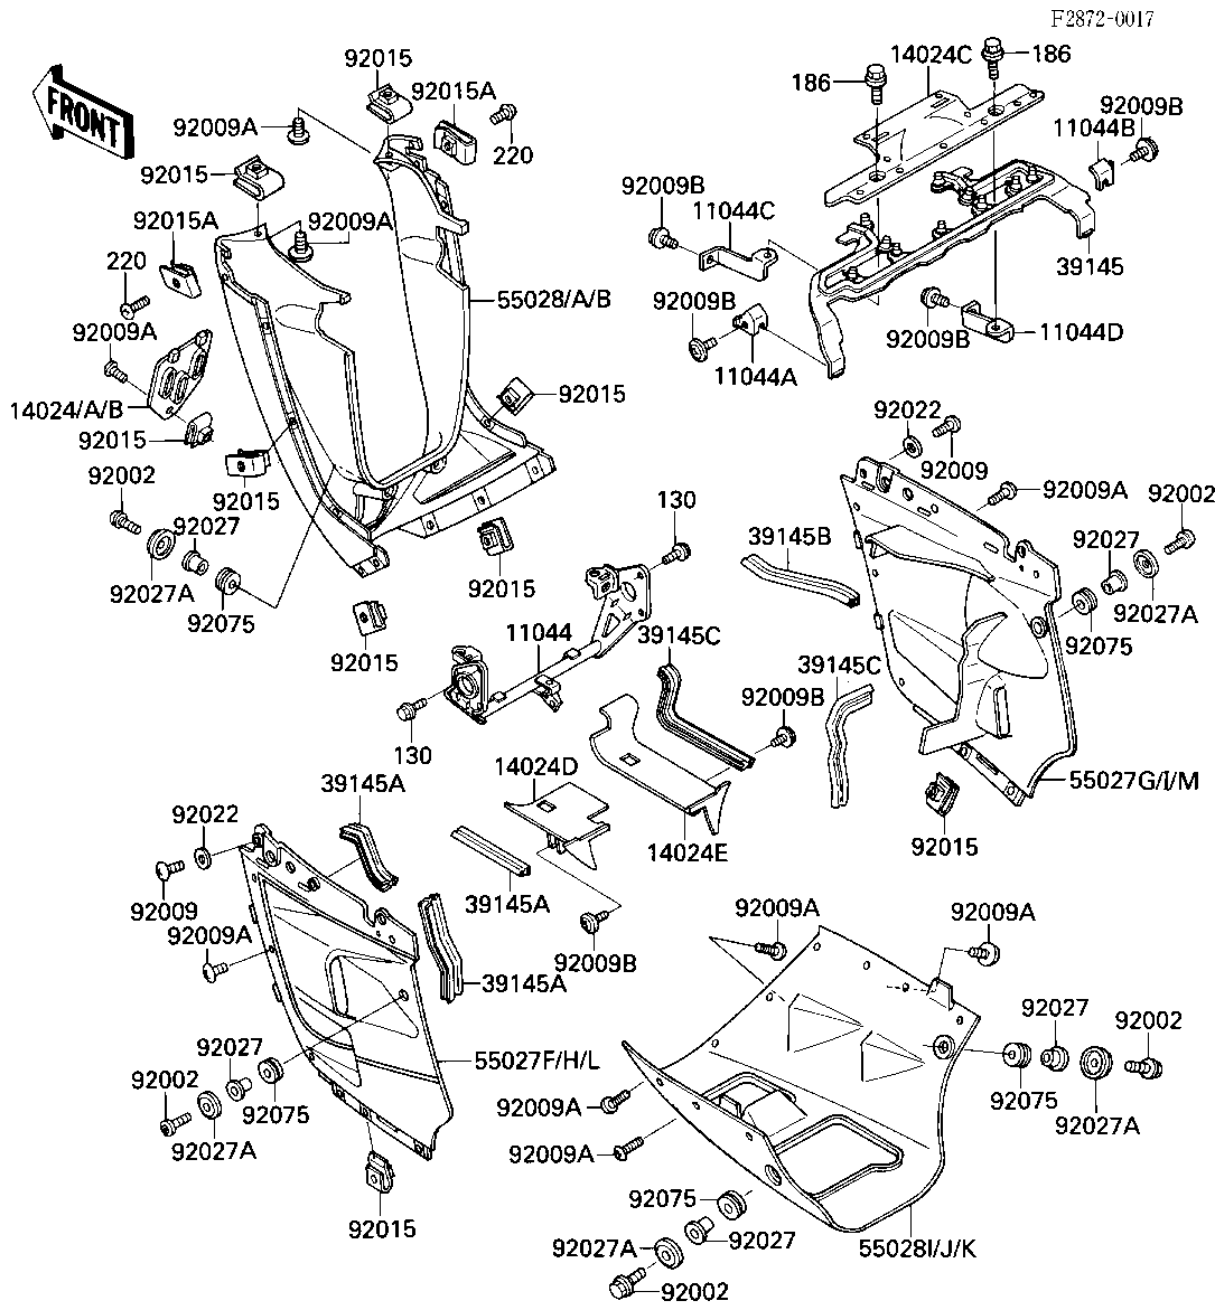

# 1986 Ninja® 1000R PARTS DIAGRAM

# 1986 Ninja® 1000R PARTS LIST

## FAIRING LOWERS

ITEM NAME	PART NUMBER	QUANTITY
BRACKET,OIL COOLER (Ref # 11044)	11044-1198	1
BRACKET,CENTER COVER, (Ref # 11044A)	11044-1441	1
BRACKET,CENTER COVER, (Ref # 11044B)	11044-1442	1
BRACKET,COWLING,SIDE, (Ref # 11044C)	11044-1580	1
BRACKET,COWLING,SIDE, (Ref # 11044D)	11044-1581	1
COVER,RESERVE TANK,P. (Ref # 14024A)	14024-1068-T2	1
COVER,RESERVE TANK,M. (Ref # 14024B)	14024-1068-1A	1
COVER,CNT (Ref # 14024C)	14024-1109	1
COVER,LOWER COWLING I (Ref # 14024D)	14024-1114	1
COVER,LOWER COWLING I (Ref # 14024E)	14024-1115	1
TRIM-SEAL,CENTER COVE (Ref # 39145)	39145-1054	1
TRIM-SEAL,SIDE COWLIN (Ref # 39145A)	39145-1055	3
TRIM-SEAL,SIDE COWLIN (Ref # 39145B)	39145-1056	1
TRIM-SEAL,SIDE COWLIN (Ref # 39145C)	39145-1057	2
COWLING-ASSY,SIDE,LH, (Ref # 55027F)	55027-5016-T3	1
COWLING-ASSY,SIDE,RH, (Ref # 55027G)	55027-5017-T3	1
COWLING-ASSY,SIDE,LH, (Ref # 55027H)	55027-5018-T4	1
COWLING-ASSY,SIDE,RH, (Ref # 55027I)	55027-5019-T4	1
COWLING,FR,P.C.GRAY (Ref # 55028A)	55028-1090-T2	1
COWLING,FR,M.BLACK (Ref # 55028B)	55028-1090-1A	1
COWLING,LWR,M.BLACK (Ref # 55028I)	55028-5200-1A	1
COWLING,LWR,P.C.GRAY (Ref # 55028J)	55028-5201-T2	1
BOLT,SOCKET,6X18 (Ref # 92002)	92150-1553	6
SCREW,SEAT COVER (Ref # 92009)	92009-1186	6
SCREW (Ref # 92009A)	92009-1653	21
SCREW,6X10 (Ref # 92009B)	92009-1402	6
NUT (Ref # 92015)	92015-1710	21
NUT,4MM (Ref # 92015A)	92015-1558	2
WASHER PL 5.2X18X1.2 (Ref # 92022)	92022-285	6