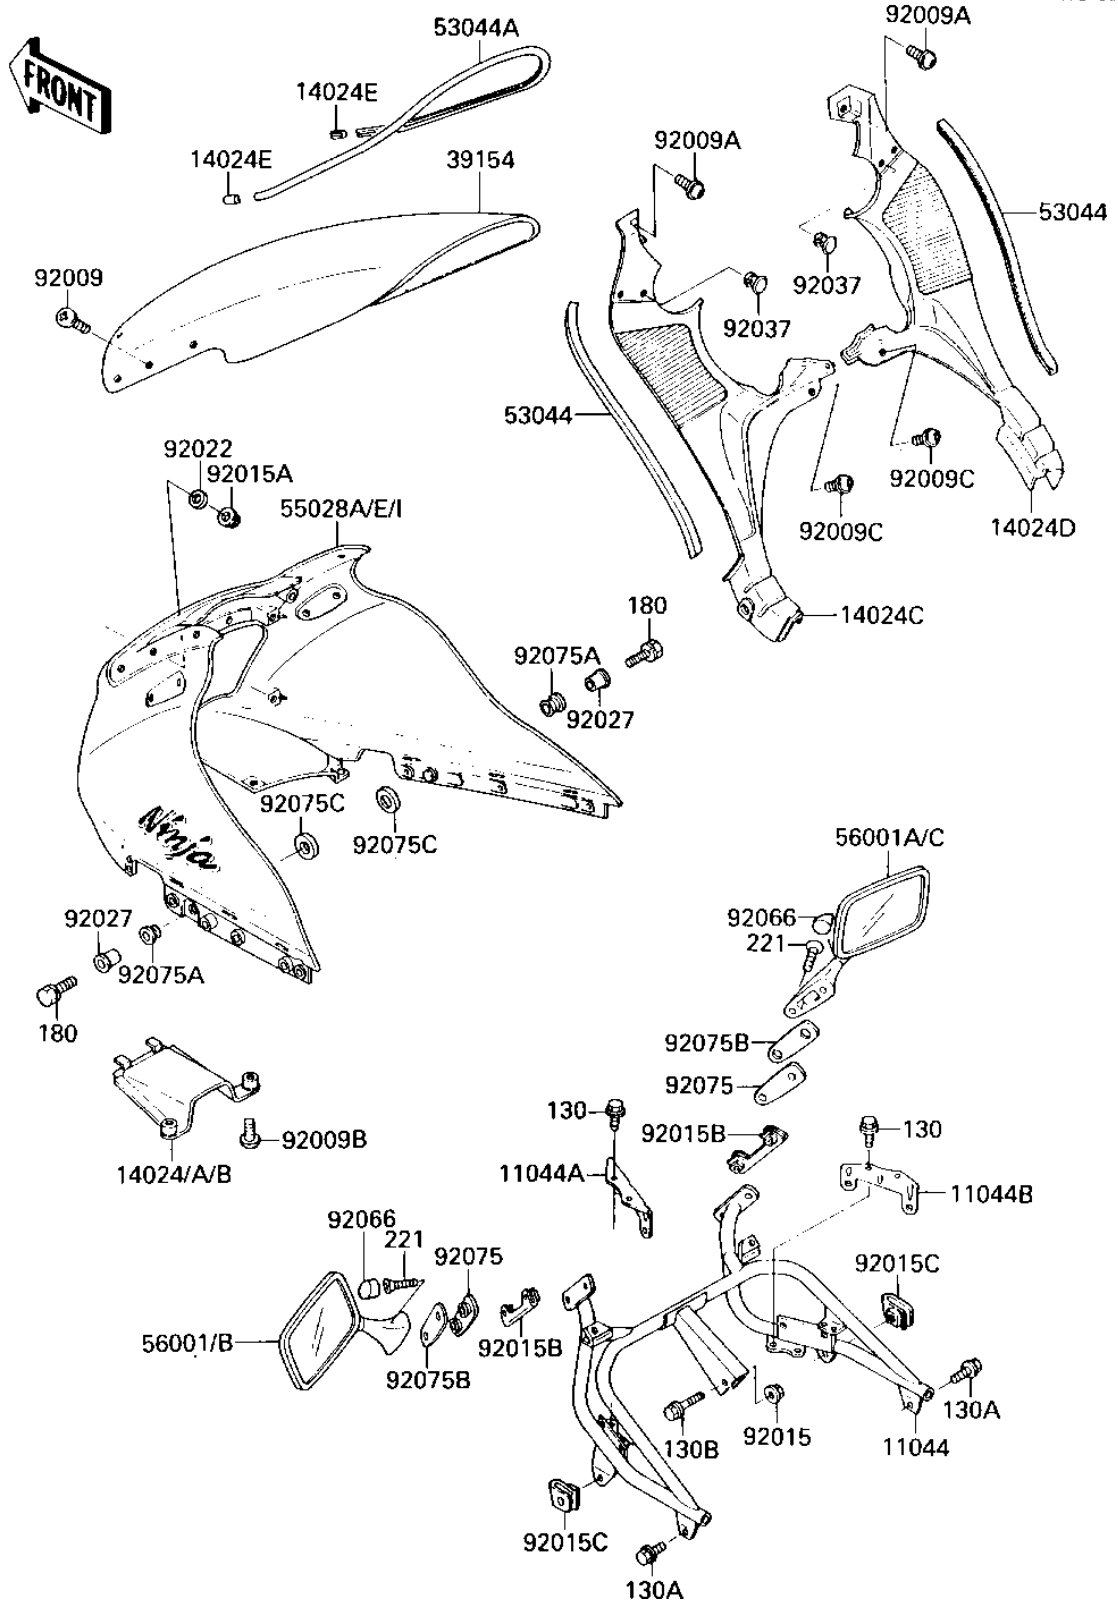

# 1986 Ninja® 1000R PARTS DIAGRAM

FAIRING

1'28/1-0067

# 1986 Ninja® 1000R PARTS LIST

## FAIRING

ITEM NAME	PART NUMBER	QUANTITY
BRACKET,UPPER COWLING (Ref # 11044)	11044-1175	1
BRACKET,IGNITION COIL (Ref # 11044A)	11044-1431	1
BRACKET,IGNITION COIL (Ref # 11044B)	11044-1432	1
COVER,UPPER COWLING U (Ref # 14024A)	14024-1057-6C	1
COVER,UPPER CPWLING U (Ref # 14024B)	14024-1057-6L	1
COVER,UPPER COWLING I (Ref # 14024C)	14024-1124	1
COVER,UPPER COWLING I (Ref # 14024D)	14024-1125	1
COVER,WINDSHIELD END (Ref # 14024E)	14025-1756	2
WINDSHIELD (Ref # 39154)	39154-1058	1
TRIM,COWLING (Ref # 53044)	53044-1120	2
TRIM,WINDSHIELD (Ref # 53044A)	53044-1133	1
COWLING,UPP,EBONY (Ref # 55028A)	55028-5165-H8	1
COWLING,UPP,F.RED (Ref # 55028E)	55028-5177-B1	1
MIRROR-ASSY,LH (Ref # 56001)	56001-1250	1
MIRROR-ASSY,RH (Ref # 56001A)	56001-1251	1
SCREW (Ref # 92009)	92009-1654	8
SCREW,5X25 (Ref # 92009A)	92009-1302	2
SCREW (Ref # 92009B)	92009-1653	2
SCREW,6X10 (Ref # 92009C)	92009-1402	2
NUT,FLANGED,8MM (Ref # 92015)	92015-1408	1
NUT,5MM,COWLING (Ref # 92015A)	92015-1343	8
NUT,MIRROR CLAMP,6MM (Ref # 92015B)	92015-1533	2
NUT (Ref # 92015C)	92015-1553	2
WASHER,NYLON,5.3X11.5 (Ref # 92022)	92022-1521	8
COLLAR (Ref # 92027)	92027-251	2
CLAMP (Ref # 92037)	92037-1579	4
DAMPER,MIRROR (Ref # 92075)	92075-1492	2
RUBBER,FENDER COVER (Ref # 92075A)	92075-174	2
DAMPER,MIRROR (Ref # 92075B)	92075-1745	2

## FAIRING

ITEM NAME	PART NUMBER	QUANTITY
DAMPER RUBBER (Ref # 92075C)	92075-175	2
BOLT (Ref # 130)	130B0612	4
BOLT,FLANGED,8X14 (Ref # 130A)	130G0814	2
BOLT-FLANGED,8X35,BLA (Ref # 130B)	130J0835	1
BOLT 6X30 (Ref # 180)	180B0630	2
SCREW-CSK-CROS,6X35 (Ref # 221)	221C0635	4