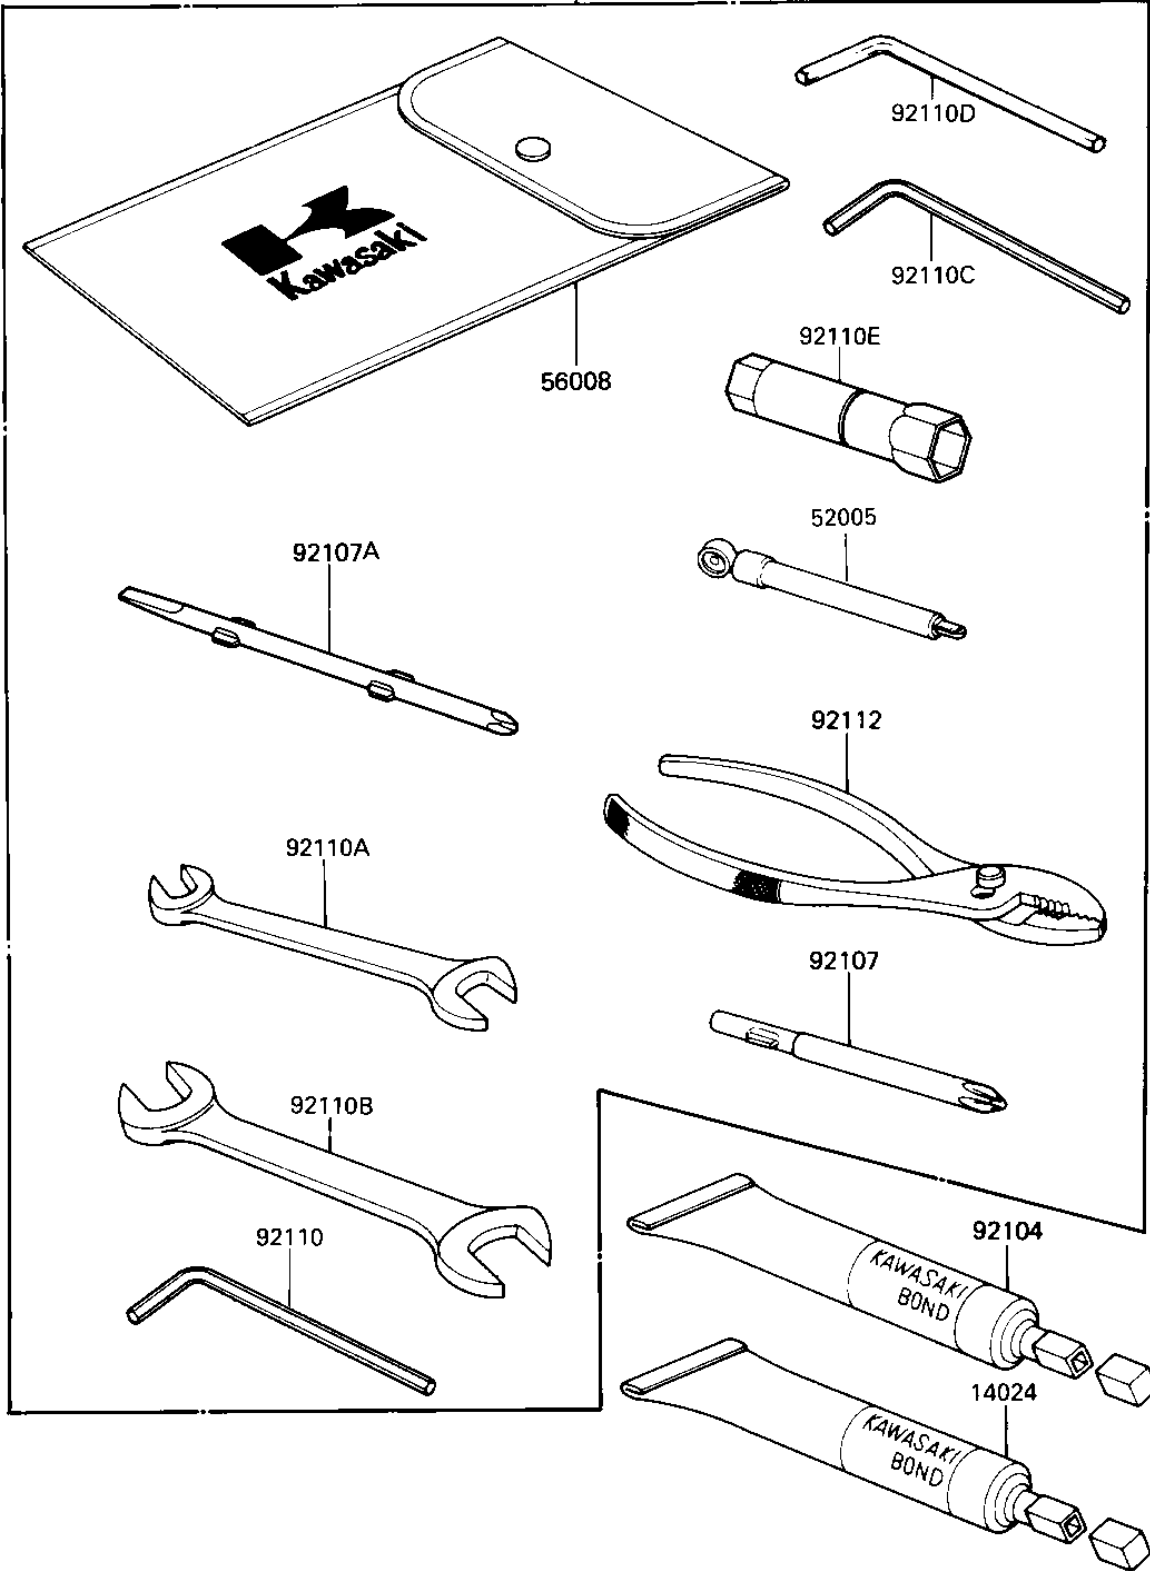

1986 Ninja® 1000R PARTS DIAGRAM

OWNER TOOLS

56007

F2810-0218

1986 Ninja® 1000R PARTS LIST

OWNER TOOLS

ITEM NAME	PART NUMBER	QUANTITY
BOND,#10 (Ref # 14024)	56019-120	1
GAUGE,AIR,3.5KG/CM2 (Ref # 52005)	52005-1031	1
TOOLKIT (Ref # 56007)	56007-1248	1
BAG,TOOL (Ref # 56008)	56008-006	1
GASKET-LIQUID,BLACK (Ref # 92104)	92104-1003	1
TOOL-DRIVER,#3PHILLIP (Ref # 92107)	92107-1002	1
TOOL-DRIVER (Ref # 92107A)	92107-1052	1
WRENCH,ALLEN (Ref # 92110)	92110-1015	1
TOOL-WRENCH,OPEN END (Ref # 92110A)	92110-1038	1
TOOL-WRENCH,OPEN END, (Ref # 92110B)	92110-1153	1
TOOL-WRENCH,ALLEN,12M (Ref # 92110C)	92110-1104	1
TOOL-WRENCH,ALLEN,8MM (Ref # 92110D)	92110-1108	1
TOOL-WRENCH,BOX,18MM (Ref # 92110E)	92110-1118	1
PLIERS,160MM (Ref # 92112)	92112-003	1