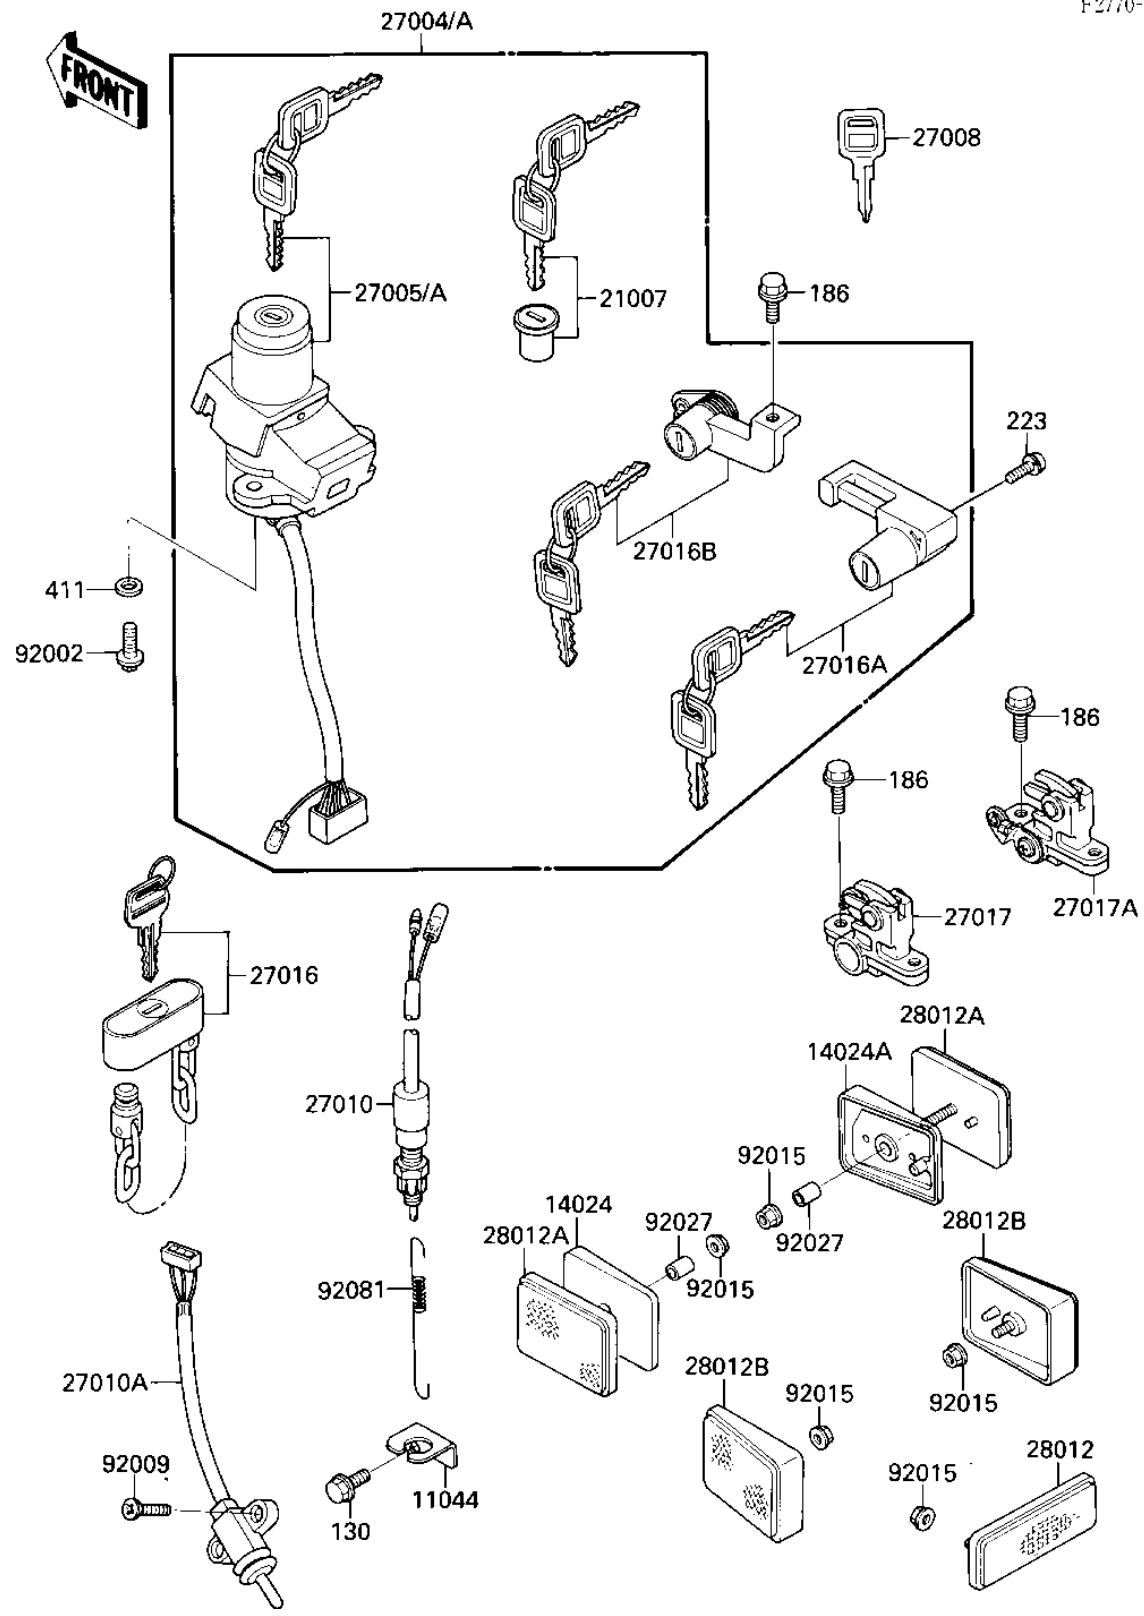

# 1986 Ninja® 1000R PARTS DIAGRAM

IGNITION SWITCH/LOCKS/REFLECTORS

F2770-0293

# 1986 Ninja® 1000R PARTS LIST

## IGNITION SWITCH/LOCKS/REFLECTORS

ITEM NAME	PART NUMBER	QUANTITY
BRACKET,BRAKE SWITCH, (Ref # 11044)	11044-1210	1
COVER,REFLECTOR,FR,LH (Ref # 14024)	14024-1098	1
COVER,REFLECTOR,FR,RH (Ref # 14024A)	14024-1099	1
ROTOR,TANK CAP (Ref # 21007)	21007-5008	1
SWITCH-ASSY (Ref # 27004)	27004-5309	1
SWITCH-ASSY-IGNITION (Ref # 27005)	27005-5070	1
KEY-LOCK,BLANK (Ref # 27008)	27008-1103	1
SWITCH,BRAKE LAMP (Ref # 27010)	27010-1019	1
SWITCH,SIDE STAND (Ref # 27010A)	27010-1193	1
LOCK-ASSY (Ref # 27016)	27016-1051	1
LOCK-ASSY,HELMET (Ref # 27016A)	27016-5070	2
LOCK-ASSY,SEAT,TAIL (Ref # 27016B)	27016-5095	1
LOCK,SEAT,LH (Ref # 27017)	27017-1112	1
LOCK,SEAT,RH (Ref # 27017A)	27017-1113	1
REFLECTOR,REAR REFLEX (Ref # 28012)	28012-1005	1
REFLECTOR-REFLEX,FR (Ref # 28012A)	28012-1052	2
REFLECTOR-REFLEX,RR (Ref # 28012B)	28012-1056	2
BOLT (Ref # 92002)	92002-1333	2
SCREW (Ref # 92009)	92009-1359	2
NUT,FLANGED,5MM (Ref # 92015)	92015-1259	6
COLLAR,5.6X8X11 (Ref # 92027)	92027-1923	2
SPRING,BRAKE LAMP SN (Ref # 92081)	27011-017	1
BOLT-FLANGED,6X8 (Ref # 130)	130J0608	1
BOLT-UPSET-WP (Ref # 186)	186C0612	5
SCREW-PAN-WS-CROS (Ref # 223)	223B0512	4
WASHER PLAIN 6MM (Ref # 411)	410B0600	2