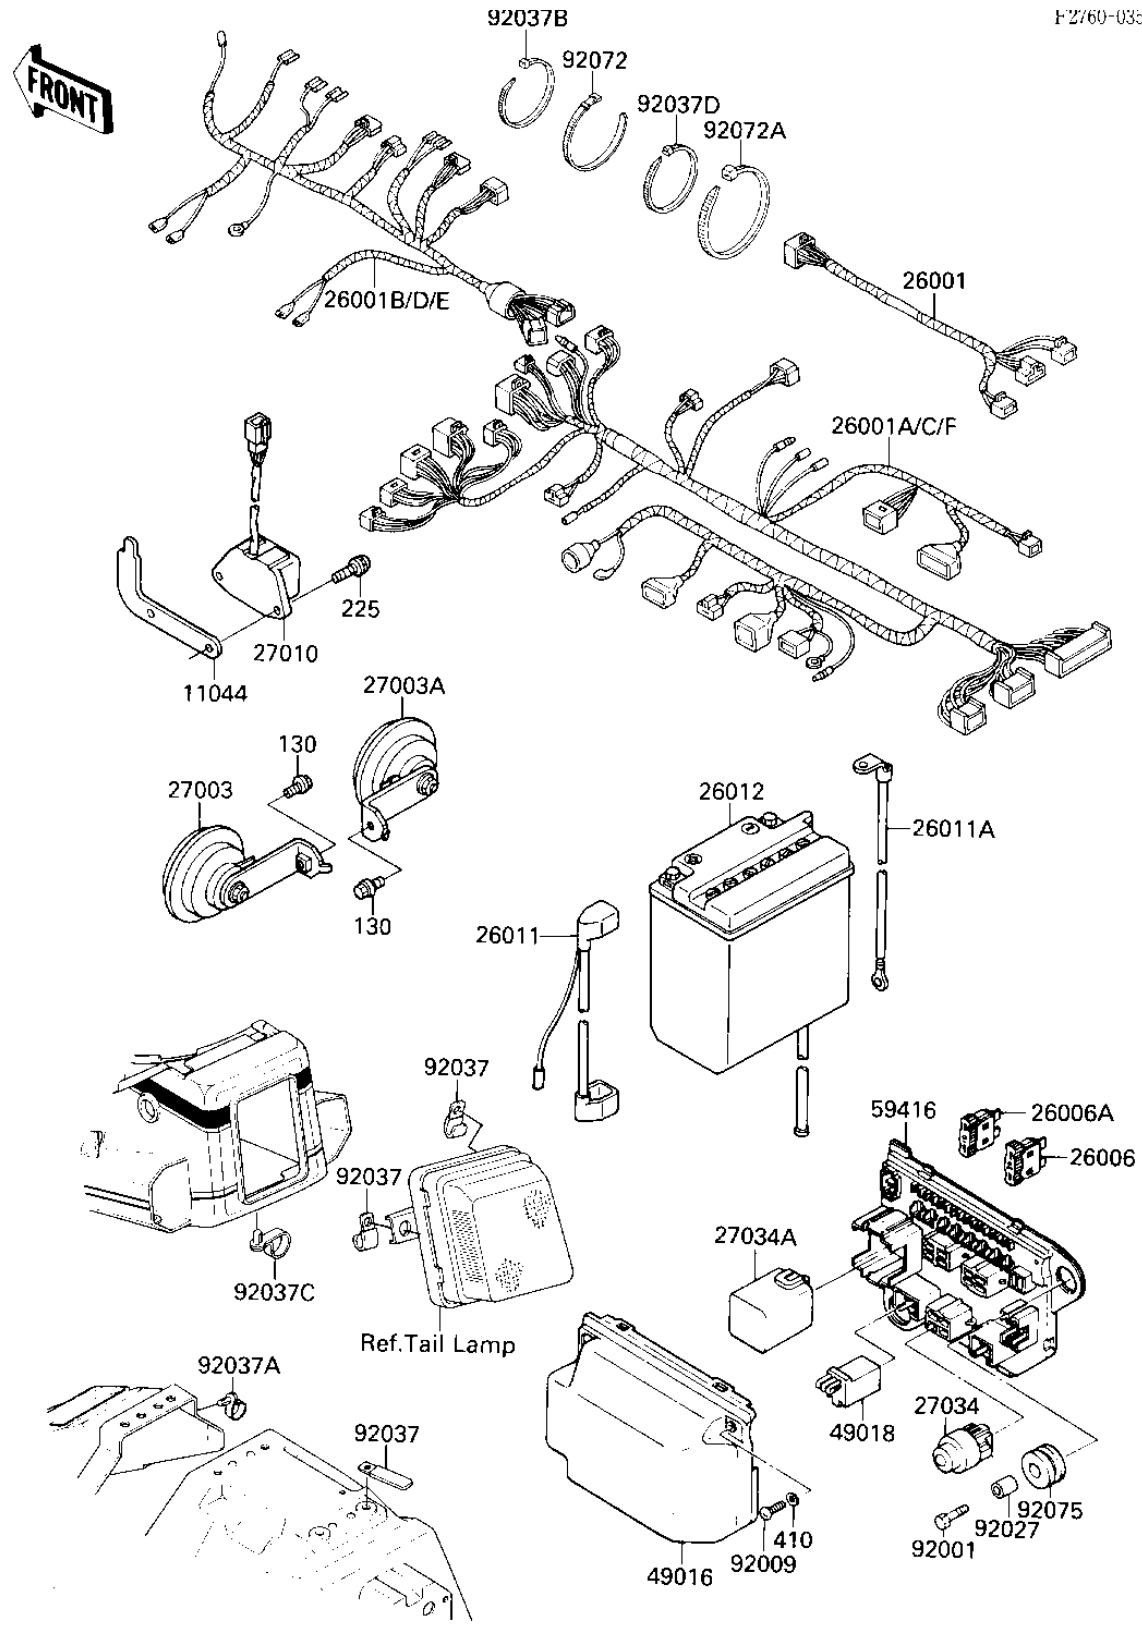

1986 Ninja® 1000R PARTS DIAGRAM

CHASSIS ELECTRICAL EQUIPMENT

F2760-0354

1986 Ninja® 1000R PARTS LIST

CHASSIS ELECTRICAL EQUIPMENT

ITEM NAME	PART NUMBER	QUANTITY
BRACKET,FAN RELAY (Ref # 11044)	11044-1433	1
BRACKET,FAN RELAY (Ref # 11044)	11044-1433	1
HARNESS,RR (Ref # 26001)	26001-1735	1
HARNESS,MAIN (Ref # 26001A)	26001-1736	1
HARNESS,MAIN (Ref # 26001A)	26001-1736	1
HARNESS,FR (Ref # 26001B)	26001-1738	1
HARNESS,FR (Ref # 26001B)	26001-1738	1
HARNESS,MAIN (Ref # 26001C)	26001-1763	1
HARNESS,FR (Ref # 26001E)	26001-1765	1
FUSE,30A-G (Ref # 26006)	26006-1006	2
FUSE,10A-R (Ref # 26006A)	26006-1007	6
WIRE-LEAD,BATTERY(+) (Ref # 26011)	26011-1322	1
WIRE-LEAD,BATTERY(-) (Ref # 26011A)	26011-1323	1
YUA BAT YB14L-A2 (K) (Ref # 26012)	26012-1119	1
HORN,LH (Ref # 27003)	27003-1299	1
HORN,RH (Ref # 27003A)	27003-1300	1
SWITCH,RESERV LIGHTIN (Ref # 27010)	27010-1066	1
RELAY,STARTER (Ref # 27034)	27034-1006	3
RELAY,FLASHER (Ref # 27034A)	27034-1007	1
COVER-SEAL (Ref # 49016)	49016-1050	1
DIODE (Ref # 49018)	49018-1006	2
CASE-ELECTRIC (Ref # 59416)	59416-1056	1
BOLT,6X22 (Ref # 92001)	92002-1262	2
SCREW,TAPPING,4X10 (Ref # 92009)	92009-1021	2
COLLAR,REAR FENDER (Ref # 92027)	92027-162	2
CLAMP,WIRING HARNESS (Ref # 92037)	92037-1069	3
CLAMP (Ref # 92037A)	92037-1163	1
CLAMP,SPARK PLUG CAP (Ref # 92037B)	92037-1173	1
CLAMP (Ref # 92037C)	92037-1290	1

1986 Ninja® 1000R PARTS LIST

CHASSIS ELECTRICAL EQUIPMENT

ITEM NAME	PART NUMBER	QUANTITY
CLAMP,HARNESS (Ref # 92037D)	92037-1576	6
BAND,WIRING HARNESS (Ref # 92072)	92072-056	2
BAND (Ref # 92072A)	92072-1197	2
DAMPER (Ref # 92075)	92075-1562	2
BOLT,FLANGED,8X14 (Ref # 130)	130G0814	2
SCREW-PAN-WSP-CROS (Ref # 225)	225B0620	2
WASHER PLAIN 4MM (Ref # 410)	410B0400	2