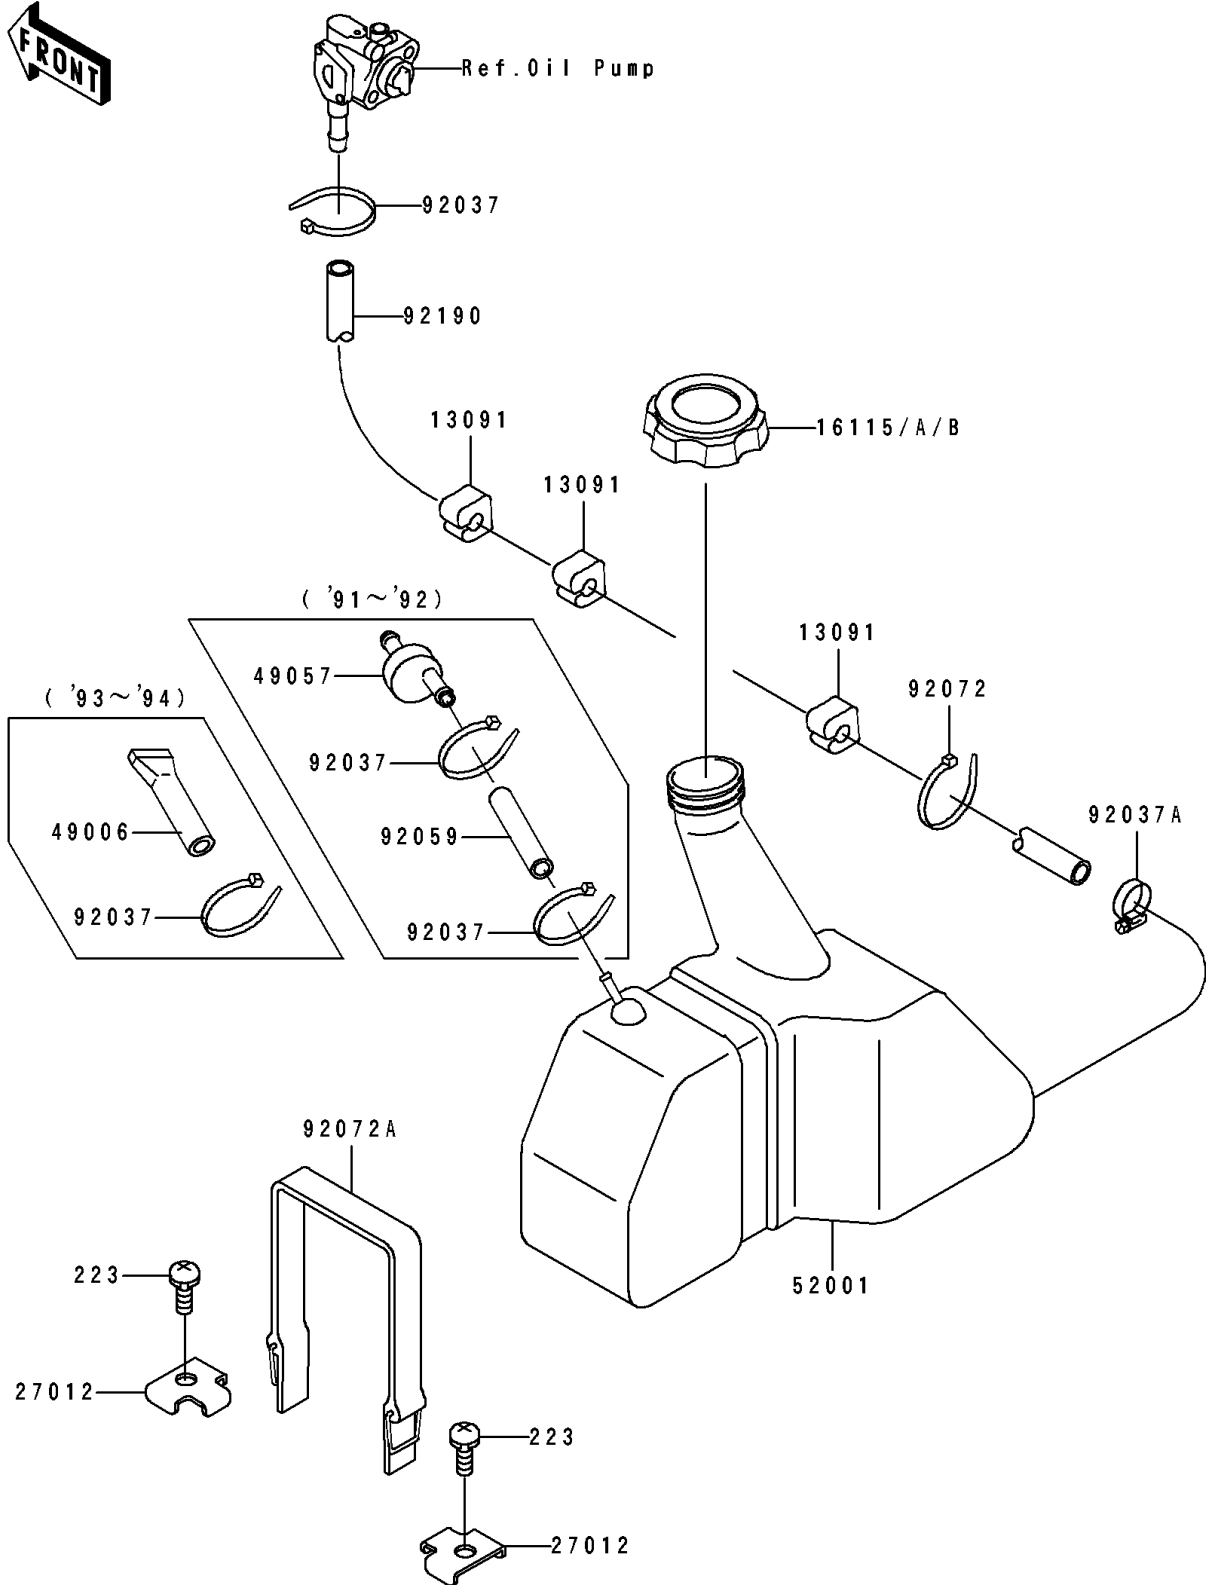

1993 SC PARTS DIAGRAM

Oil Tank

F3174

1993 SC PARTS LIST

Oil Tank

ITEM NAME	PART NUMBER	QUANTITY
HOLDER (Ref # 13091)	13091-3712	1
CAP-OIL FILLER (Ref # 16115A)	16115-3710	1
HOOK (Ref # 27012)	27012-3751	1
BOOT (Ref # 49006)	49006-3714	1
TANK-OIL (Ref # 52001)	52001-3711	1
CLAMP (Ref # 92037)	92037-1173	1
CLAMP (Ref # 92037A)	92037-3726	1
BAND,L=123 (Ref # 92072)	92072-030	1
BAND,L=479 (Ref # 92072A)	92072-3712	1
TUBE,5.8X10.8X910 (Ref # 92190)	92190-3875	1
SCREW-PAN-WS-CROS,6X14 (Ref # 223)	223R0614	1