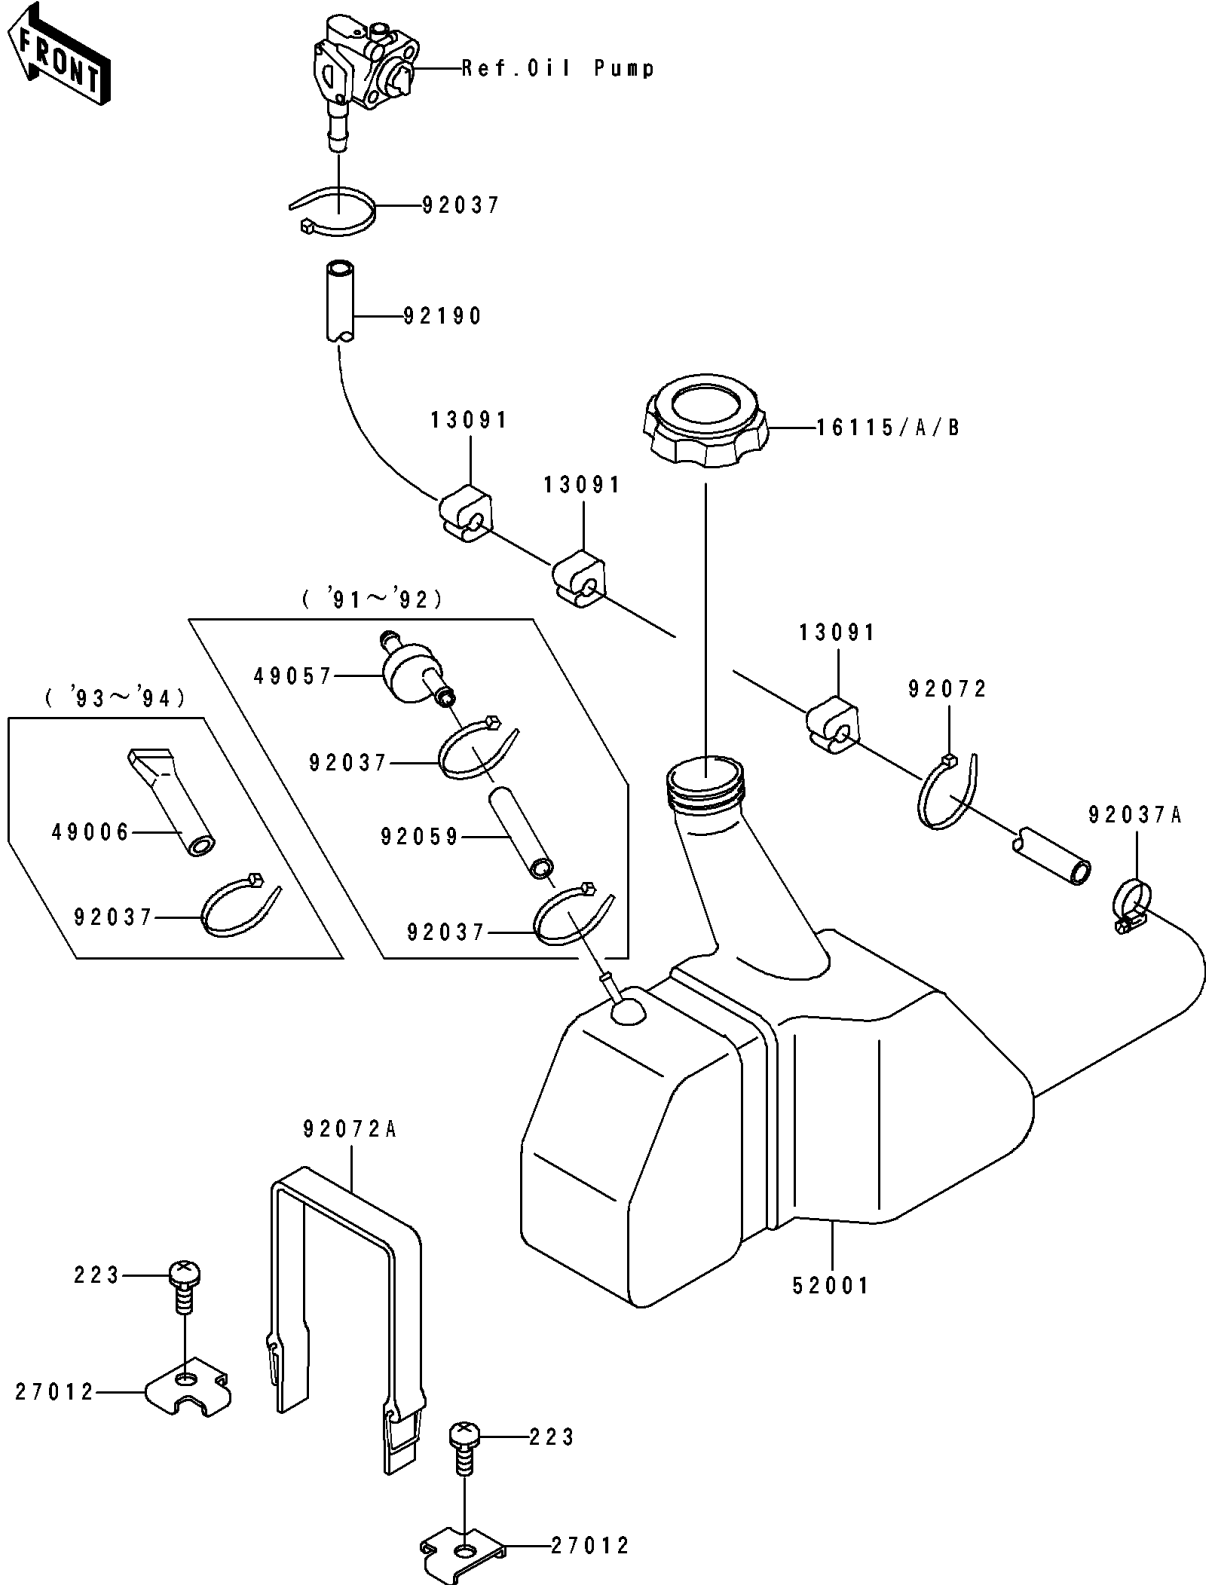

1992 SC PARTS DIAGRAM

Oil Tank

F3174

1992 SC PARTS LIST

Oil Tank

ITEM NAME	PART NUMBER	QUANTITY
HOLDER (Ref # 13091)	13091-3712	3
CAP-OIL FILLER (Ref # 16115)	16115-3709	1
HOOK (Ref # 27012)	27012-3751	2
VALVE-RELIEF (Ref # 49057)	49057-3001	1
TANK-OIL (Ref # 52001)	52001-3711	1
CLAMP (Ref # 92037)	92037-1173	3
CLAMP (Ref # 92037A)	92037-3726	1
TUBE,5.8X12.2X55 (Ref # 92059)	92059-3026	1
BAND,L=123 (Ref # 92072)	92072-030	1
BAND,L=479 (Ref # 92072A)	92072-3712	1
TUBE,5.8X10.8X910 (Ref # 92190)	92190-3875	1
SCREW-PAN-WS-CROS,6X14 (Ref # 223)	223R0614	2